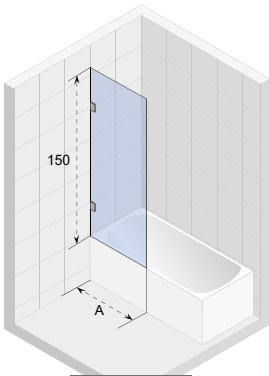

PARAWANY NAWANNOWE

Scandic
NXT 409
(str.202)