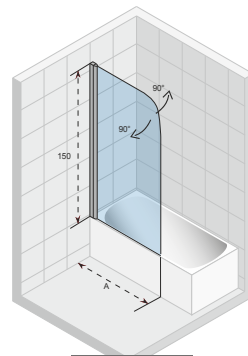

Novik 107
(str.189)