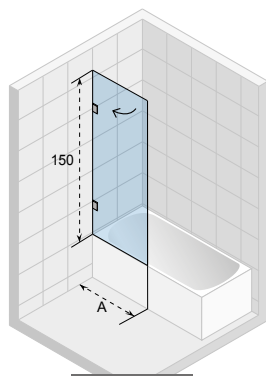

Scandic
NXT 107
(str.203)