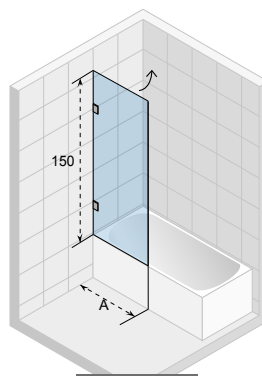

Scandic
NXT 108
(str.204)