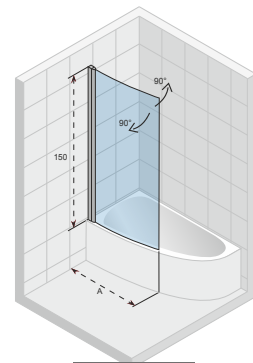

Novik Aryl
(str.189)