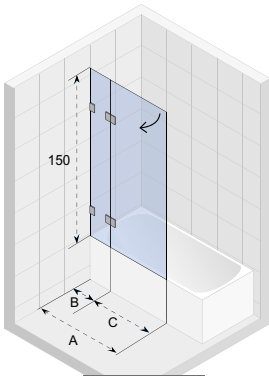

Scandic
NXT 109V
(str.205)