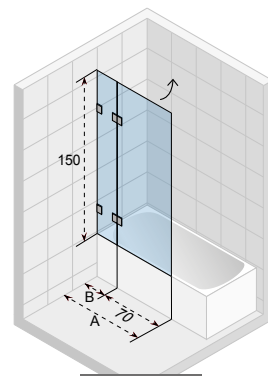

Scandic
NXT 109
(str.204)