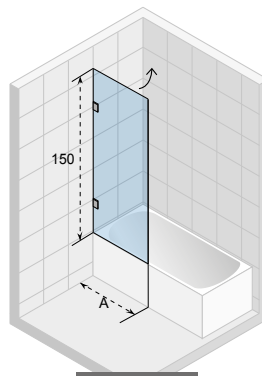

Scandic
NXT 108
(str.204)