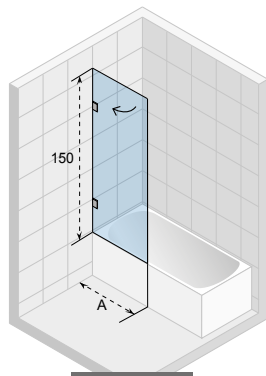

Scandic
NXT 107
(str.203)