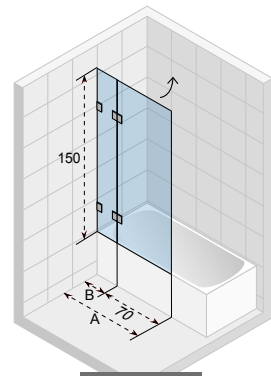

Scandic
NXT 109
(str.204)