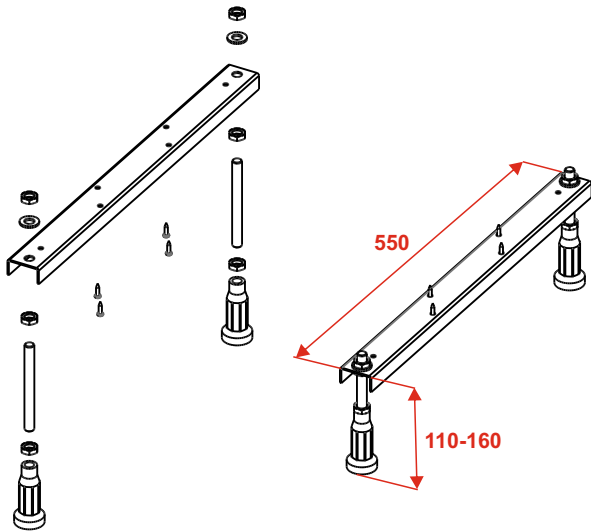

Bathtub legsets overview

207093 - Legset standard U-prof