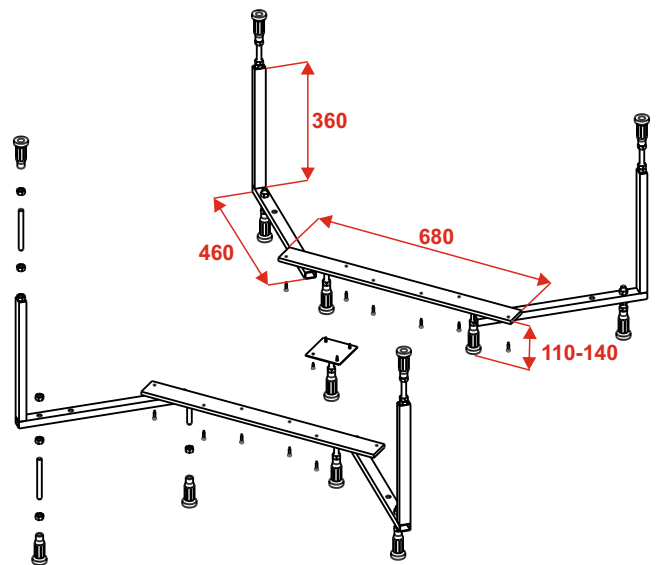

208220 - Legset COLORADO without system