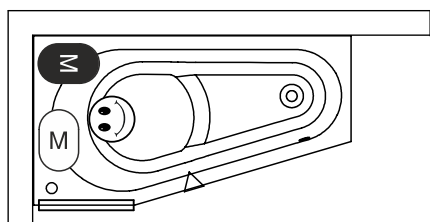

DELTA

This high-gloss white acrylic bath has been specially developed to stand properly at the head end. The raised part in this bath creates a shower floor, so that the water is quickly drained to the drain. The foot end has been made narrower. Therefore, the Delta can also be used in bathrooms with different sizes. The bath is available in both a left and right version.

Article nr.	L x W x H (cm)	Volume* (ltr)	Weight (kg)	Water height (cm)	Option Rihopool**
B066001005 (R)	150 x 80 x 48	110	22	40	Air / Flow / Joy / Bliss
B067001005 (L)					
B068001005 (R)	160 x 80 x 48	130	23	40	Air / Flow / Joy / Bliss
B069001005 (L)					
B066007005 (R)	150 x 80 x 62	110	38	40	x
B067007005 (L)					
B068007005 (R)	160 x 80 x 62	130	40	40	x
BD069007005 (L)					

Data is subject to changes and/or errors

Right type

Left type

- Motor in Air or Flow (Hydro or Aero)
Hydro motor in Joy and Bliss (Hydro + Aero)
- Aero Motor in Joy and Bliss (Hydro + Aero)
- Control panel
- Cleanpool inlet
- Service hatch