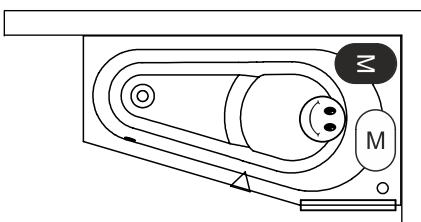

DELTA

This high-gloss white acrylic bath has been specially developed to stand properly at the head end. The raised part in this bath creates a shower floor, so that the water is quickly drained to the drain. The foot end has been made narrower. Therefore, the Delta can also be used in bathrooms with different sizes. The bath is available in both a left and right version.

Article nr.	L x W x H (cm)	Volume* (ltr)	Weight (kg)	Water height (cm)	Option Rihopool**
B066001005 (R)	150 x 80 x 48	110	22	40	Air / Flow / Joy / Bliss
B067001005 (L)					
B068001005 (R)	160 x 80 x 48	130	23	40	Air / Flow / Joy / Bliss
B069001005 (L)					
B066007005 (R)	150 x 80 x 62	110	38	40	x
B067007005 (L)					
B068007005 (R)	160 x 80 x 62	130	40	40	x
BD069007005 (L)					

Viega Multiplex Trio
208875

Optional to purchase

Headrest 19
207043

Headrest 19
207044

Headrest 14
207037

Headrest 14
207038

See next page

Inspection hatch
207019

Data is subject to changes and/or errors

Right type

Left type

- Motor in Air or Flow (Hydro or Aero)
Hydro motor in Joy and Bliss (Hydro + Aero)
- Aero Motor in Joy and Bliss (Hydro + Aero)
- Control panel
- Cleanpool inlet
- Service hatch