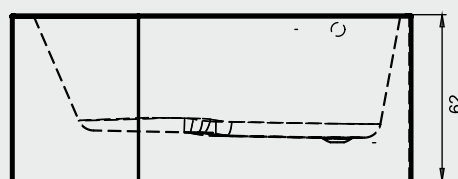

PLUG & PLAY

Data is subject to changes and/or errors