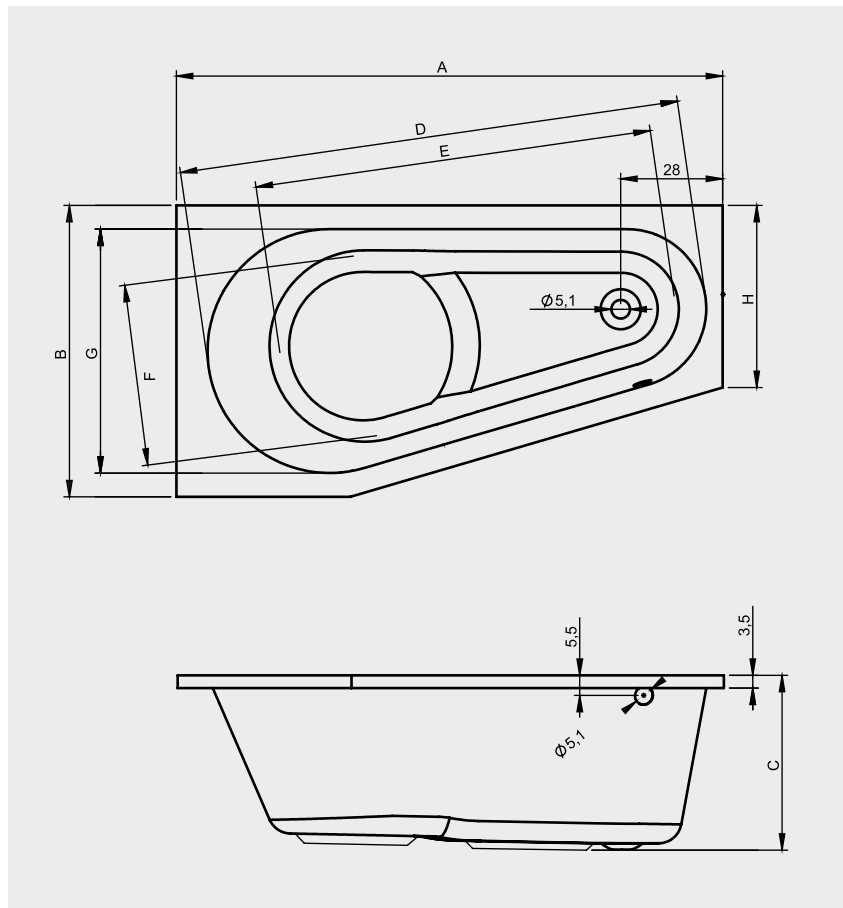

DELTA

This high-gloss white acrylic bath has been specially developed to stand properly at the head end. The raised part in this bath creates a shower floor, so that the water is quickly drained to the drain. The foot end has been made narrower. Therefore, the Delta can also be used in bathrooms with different sizes. The bath is available in both a left and right version.

Article nr.	L x W x H (cm)	Volume* (ltr)	Weight (kg)	Water height (cm)	Option Rihopool**
B066001005 (R)	150 x 80 x 48	110	22	40	Air / Flow / Joy / Bliss
B067001005 (L)					
B068001005 (R)	160 x 80 x 48	130	23	40	Air / Flow / Joy / Bliss
B069001005 (L)					
B066007005 (R)	150 x 80 x 62	110	38	40	x
B067007005 (L)					
B068007005 (R)	160 x 80 x 62	130	40	40	x
BD069007005 (L)					

Data is subject to changes and/or errors

Right type

Left type

- Motor in Air or Flow (Hydro or Aero)
Hydro motor in Joy and Bliss (Hydro + Aero)
- Aero Motor in Joy and Bliss (Hydro + Aero)
- Control panel
- Cleanpool inlet
- Service hatch

BATHSCREENS	Scandic X500	Novik Z500
--------------------	--------------	------------

BATH	Acrylic panel	Height (cm)
B066001005 / B067001005	209275	57
B068001005 / B069001005	209276	57

Type	A	B	C	D	E	F	G	H
B066 / B067	150	80	48	138	109	50	67	50
B068 / B069	160	80	48	148	119	50	67	50