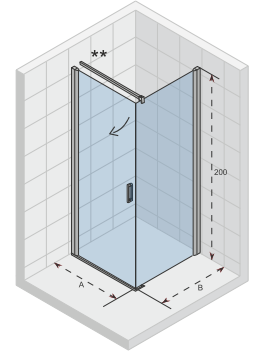

NOVIK Shower enclosures

Z201

Data is subject to changes and/or errors