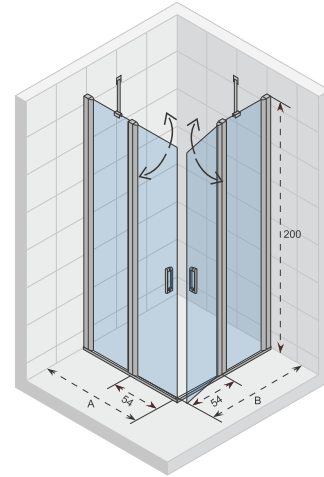

Hardened glass with Riho Shield

Parts are reversible

Thickness of the glass is 8 mm

CE approved, according to EN12150-1

The special seal profile position, the glass profile and the glass screen prevent splashing water making its way out.

45 Degree stabilisation bar rectangular

Door with lift mechanism

Article number	H x W x D (cm)	A (cm)	B (cm)	Glass (mm)
G003018120	200 x 90 x 80	85,8 - 86,8	75,8 - 76,8	6
G003019120	200 x 90 x 90	85,8 - 86,8	85,8 - 86,8	6

NOVIK Z207

The shower cabin consists of two outward swinging doors. The doors of 54 cm are fixed to two short walls, each with a 45° stabilization bar.

The Novik symmetrical shower cabins have a classic and at the same time modern appearance. The doors have an open handle and usually open outwards. The profiles are polished aluminium and the 6 mm thick glass is fitted with Riho Shield. Novik guarantees a good price/quality ratio. The cabins and walls are easy to install.