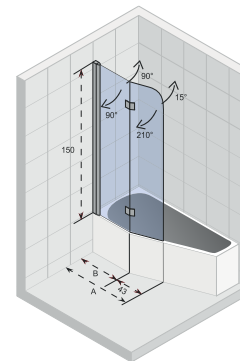

Z500

Data is subject to changes and/or errors