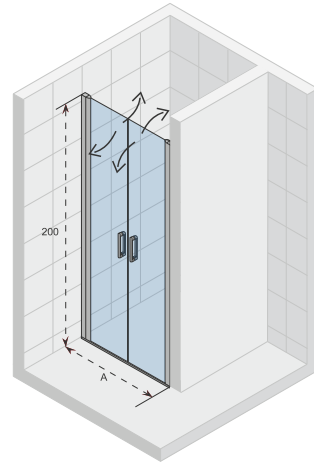

NOVIK Z111

The niche door has two inward and outward opening doors, with continuous profiles on the wall.

The Novik symmetrical shower cabins have a classic and at the same time modern appearance. The doors have an open handle and usually open outwards. The profiles are polished aluminium and the 6 mm thick glass is fitted with Riho Shield. Novik guarantees a good price/quality ratio. The cabins and walls are easy to install.

Hardened glass with Riho Shield

Parts are reversible

Thickness of the glass is 8 mm

CE approved, according to EN12150-1

The special seal profile position, the glass profile and the glass screen prevent splashing water making its way out.

Door with lift mechanism

Article number	H x W (cm)	A (cm)	Glass (mm)
G003004120	200 x 90	86,5 - 89,5	6
G003005120	200 x 100	96,5 - 99,5	6