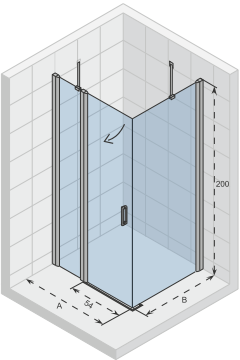

NOVIK Shower enclosures

Z203

Data is subject to changes and/or errors