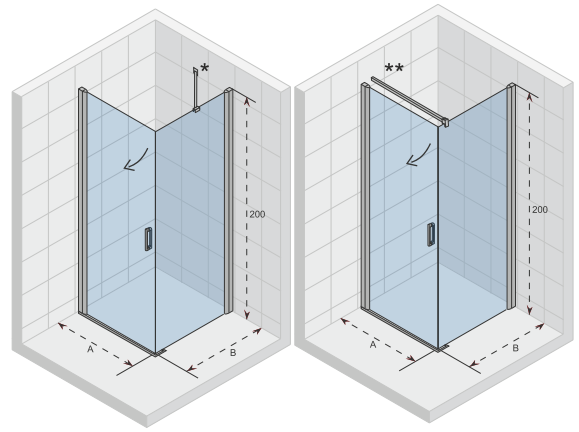

NOVIK Z201

The shower cubicle consists of an outward swinging door and a fixed side wall which is held by a 45° or large stabilisation bar.

The Novik symmetrical shower cabins have a classic and at the same time modern appearance. The doors have an open handle and usually open outwards. The profiles are polished aluminium and the 6 mm thick glass is fitted with Riho Shield. Novik guarantees a good price/quality ratio. The cabins and walls are easy to install.

Hardened glass with Riho Shield

Parts are reversible

Thickness of the glass is 6 mm

CE approved, according to EN12150-1

The special seal profile position, the glass profile and the glass screen prevent splashing water making its way out.

45 Degree stabilisation bar rectangular

Door with lift mechanism

Parallel stabilisation bar rectangular

Article number	H x W x D (cm)	A (cm)	B (cm)	Glass (mm)
G003006120*	200 x 80 x 80	75,6 - 77	75,7 - 76,7	6
G003007120*	200 x 80 x 90	75,6 - 77	85,7 - 86,7	6
G003008120**	200 x 80 x 100	75,6 - 77	95,7 - 96,7	6
G003009120**	200 x 80 x 120	75,6 - 77	115,7 - 116,7	6
G003010120*	200 x 90 x 80	85,6 - 87	75,7 - 76,7	6
G003011120*	200 x 90 x 90	85,6 - 87	85,7 - 86,7	6
G003012120**	200 x 90 x 100	85,6 - 87	95,7 - 96,7	6
G003013120**	200 x 90 x 120	85,6 - 87	115,7 - 116,7	6
G003014120*	200 x 100 x 80	95,6 - 97	75,7 - 76,7	6
G003015120*	200 x 100 x 90	95,6 - 97	85,7 - 86,7	6
G003016120**	200 x 100 x 100	95,6 - 97	95,7 - 96,7	6
G003017120**	200 x 100 x 120	95,6 - 97	115,7 - 116,7	6

* 45 Degree stabilisation bar rectangular

** Parallel stabilisation bar rectangular

Data is subject to changes and/or errors