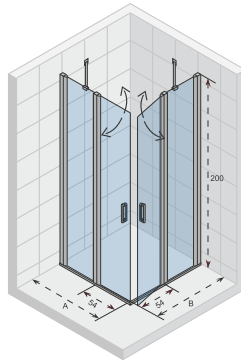

NOVIK Shower enclosures

Z207

Data is subject to changes and/or errors