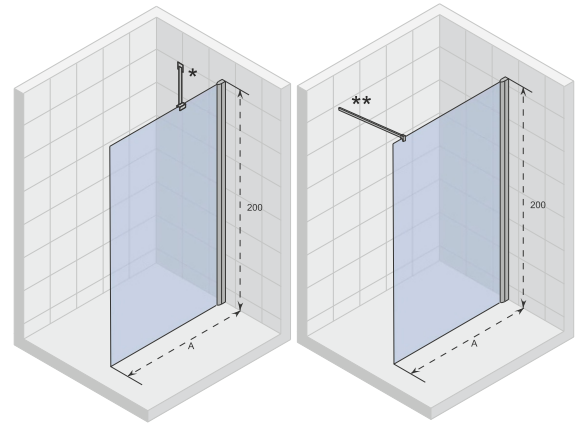

45 Degree stabilisation bar rectangular

Door with lift mechanism

Dikte van het gebogen glas is 6 mm

Article number	H x W x D (cm)	A (cm)	B (cm)	Glass (mm)
G003027120	200 x 90 x 90	85,8 - 86,8	85,8 - 86,8	6

NOVIK Z400

The walk-in shower consists of a fixed wall held by a 45° or large stabilisation bar.

The Novik symmetrical shower cabins have a classic and at the same time modern appearance. The doors have an open handle and usually open outwards. The profiles are polished aluminium and the 6 mm thick glass is fitted with Riho Shield. Novik guarantees a good price/quality ratio. The cabins and walls are easy to install.