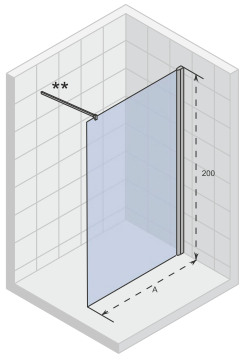

NOVIK Shower enclosures

Z400

Data is subject to changes and/or errors