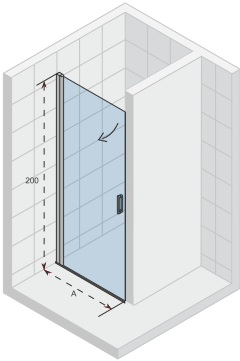

NOVIK Shower enclosures

Z101