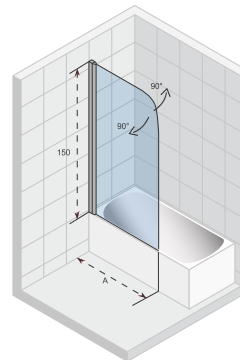

NOVIK Shower enclosures

Z107

Data is subject to changes and/or errors