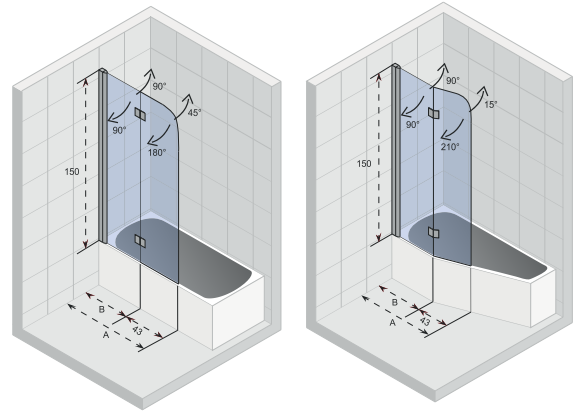

Door with lift mechanism

Article number	H x W (cm)	A (cm)	Glass (mm)
G003038120 (L)	150 x 89	88,5 - 89,9	6
G003039120 (R)	150 x 89	88,5 - 89,9	6

The Lyra of 153.5 has a collar, which prevents the bath wall from closing all the way to the wall.

NOVIK Z500

The two-piece bath wall can be ordered for several models of baths and can be turned inwards and outwards and placed both left and right. Please note that in case of whirlpools the controls can get in the way.

The Novik symmetrical shower cabins have a classic and at the same time modern appearance. The doors have an open handle and usually open outwards. The profiles are polished aluminium and the 6 mm thick glass is fitted with Riho Shield. Novik guarantees a good price/quality ratio. The cabins and walls are easy to install.