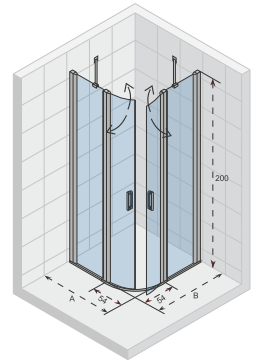

NOVIK Shower enclosures

Z309

Data is subject to changes and/or errors