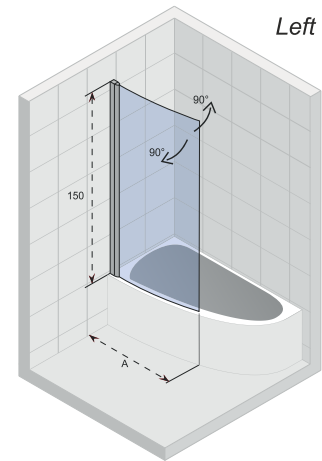

NOVIK Z108 LYRA

The bath wall with rounded top corner can be turned both inwards and outwards and can be placed both left and right. Please note that in case of whirlpools the controls can get in the way.

The Novik symmetrical shower cabins have a classic and at the same time modern appearance. The doors have an open handle and usually open outwards. The profiles are polished aluminium and the 6 mm thick glass is fitted with Riho Shield. Novik guarantees a good price/quality ratio. The cabins and walls are easy to install.

Hardened glass with Riho Shield

Parts are reversible

Thickness of the glass is 8 mm

CE approved, according to EN12150-1

The special seal profile position, the glass profile and the glass screen prevent splashing water making its way out

Door with lift mechanism

Article number	H x W (cm)	A (cm)	Glass (mm)
G003038120 (L)	150 x 89	88,5 - 89,9	6
G003039120 (R)	150 x 89	88,5 - 89,9	6

The Lyra of 153.5 has a collar, which prevents the bath wall from closing all the way to the wall.