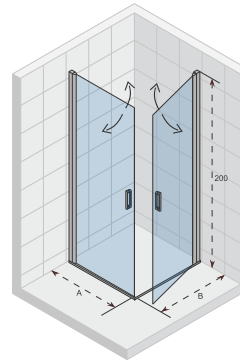

NOVIK Shower enclosures

Z209

Data is subject to changes and/or errors