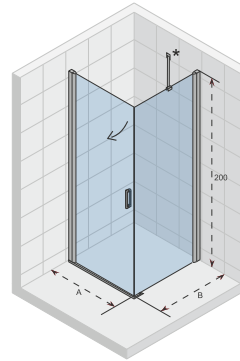

NOVIK Shower enclosures

Z201

Data is subject to changes and/or errors