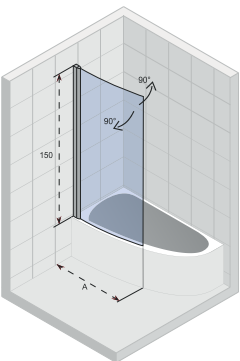

NOVIK Shower enclosures

Z108 Lyra

Data is subject to changes and/or errors