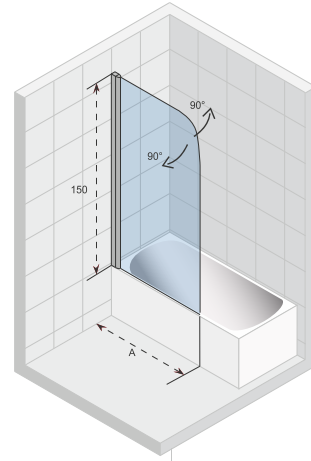

NOVIK Z107

The bath wall with rounded top corner can be turned both inwards and outwards and can be placed both left and right. Please note that in case of whirlpools the controls can get in the way.

The Novik symmetrical shower cabins have a classic and at the same time modern appearance. The doors have an open handle and usually open outwards. The profiles are polished aluminium and the 6 mm thick glass is fitted with Riho Shield. Novik guarantees a good price/quality ratio. The cabins and walls are easy to install.

Hardened glass with Riho Shield

Parts are reversible

Thickness of the glass is 8 mm

CE approved, according to EN12150-1

The special seal profile position, the glass profile and the glass screen prevent splashing water making its way out.

Door with lift mechanism

Article number	H x W (cm)	A (cm)	Glass (mm)
G003043120	150 x 75	74,3 - 75,7	6