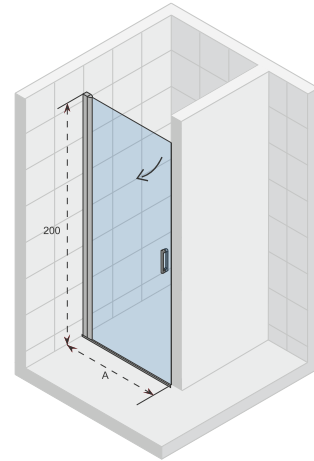

NOVIK Z101

The niche door is a door that swings to the left or right, with a continuous profile on the wall.

The Novik symmetrical shower cabins have a classic and at the same time modern appearance. The doors have an open handle and usually open outwards. The profiles are polished aluminium and the 6 mm thick glass is fitted with Riho Shield. Novik guarantees a good price/quality ratio. The cabins and walls are easy to install.

Hardened glass with Riho Shield

Reversible

Thickness of the glass is 8 mm

CE approved, according to EN12150-1

The special seal profile position, the glass profile and the glass screen prevent splashing water making its way out.