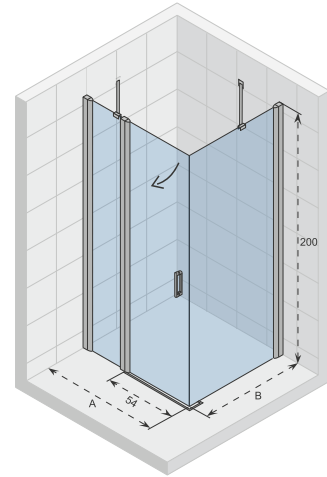

45 Degree stabilisation bar rectangular

Door with lift mechanism

Parallel stabilisation bar rectangular

Article number	H x W x D (cm)	A (cm)	B (cm)	Glass (mm)
G003006120*	200 x 80 x 80	75,6 - 77	75,7 - 76,7	6
G003007120*	200 x 80 x 90	75,6 - 77	85,7 - 86,7	6
G003008120**	200 x 80 x 100	75,6 - 77	95,7 - 96,7	6
G003009120**	200 x 80 x 120	75,6 - 77	115,7 - 116,7	6
G003010120*	200 x 90 x 80	85,6 - 87	75,7 - 76,7	6
G003011120*	200 x 90 x 90	85,6 - 87	85,7 - 86,7	6
G003012120**	200 x 90 x 100	85,6 - 87	95,7 - 96,7	6
G003013120**	200 x 90 x 120	85,6 - 87	115,7 - 116,7	6
G003014120*	200 x 100 x 80	95,6 - 97	75,7 - 76,7	6
G003015120*	200 x 100 x 90	95,6 - 97	85,7 - 86,7	6
G003016120**	200 x 100 x 100	95,6 - 97	95,7 - 96,7	6
G003017120**	200 x 100 x 120	95,6 - 97	115,7 - 116,7	6

* 45 Degree stabilisation bar rectangular

** Parallel stabilisation bar rectangular

Data is subject to changes and/or errors

NOVIK Z203

The shower cabin consists of an outward opening door and a fixed shower side wall, held by a 45° stabilizer bar. The door of 54 cm is attached to a short wall.

Hardened glass with Riho Shield

Parts are reversible

Thickness of the glass is 8 mm

CE approved, according to EN12150-1

The special seal profile position, the glass profile and the glass screen prevent splashing water making its way out.