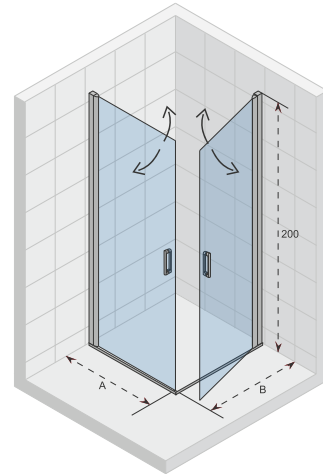

NOVIK Z209

The shower cubicle consists of two outward-facing doors, each of which can have their own dimensions.

The Novik symmetrical shower cabins have a classic and at the same time modern appearance. The doors have an open handle and usually open outwards. The profiles are polished aluminium and the 6 mm thick glass is fitted with Riho Shield. Novik guarantees a good price/quality ratio. The cabins and walls are easy to install.

Hardened glass with Riho Shield

Parts are reversible

Thickness of the glass is 8 mm

CE approved, according to EN12150-1

The special seal profile position, the glass profile and the glass screen prevent splashing water making its way out.

Door with lift mechanism

Article number	H x W x D (cm)	A (cm)	B (cm)	Glass (mm)
G003021120	200 x 80 x 80	75,6 - 77	75,6 - 77	6
G003022120	200 x 80 x 90	75,6 - 77	85,6 - 87	6
G003023120	200 x 80 x 100	75,6 - 77	95,6 - 97	6
G003024120	200 x 90 x 90	85,6 - 87	85,6 - 87	6
G003025120	200 x 90 x 100	85,6 - 87	95,6 - 97	6
G003026120	200 x 100 x 100	95,6 - 97	95,6 - 97	6