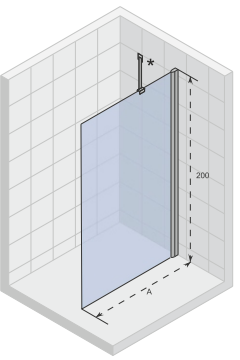

NOVIK Shower enclosures

Z400

Data is subject to changes and/or errors