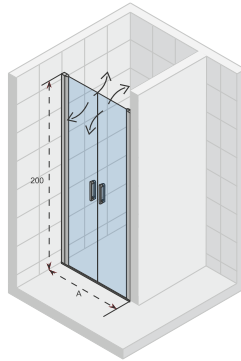

NOVIK Shower enclosures

Z111

Data is subject to changes and/or errors