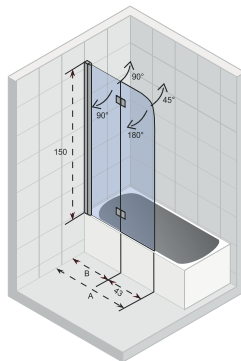

NOVIK Shower enclosures

Z500

Data is subject to changes and/or errors