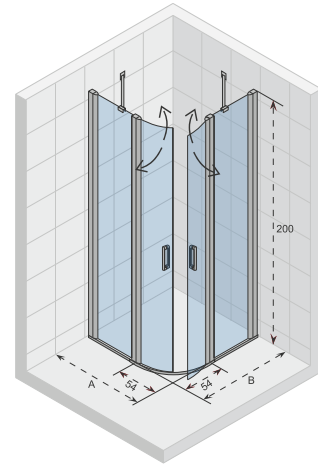

NOVIK Z309

The quarter round shower cabin (R55) consists of two outward swinging doors. The 54 cm doors are fixed to two short walls, each with a 45° stabilisation bar.

The Novik symmetrical shower cabins have a classic and at the same time modern appearance. The doors have an open handle and usually open outwards. The profiles are polished aluminium and the 6 mm thick glass is fitted with Riho Shield. Novik guarantees a good price/quality ratio. The cabins and walls are easy to install.

Hardened glass with Riho Shield

Parts are reversible

Thickness of the glass is 8 mm

CE approved, according to EN12150-1

The special seal profile position, the glass profile and the glass screen prevent splashing water making its way out.

45 Degree stabilisation bar rectangular

Door with lift mechanism

Dikte van het gebogen glas is 6 mm

Article number	H x W x D (cm)	A (cm)	B (cm)	Glass (mm)
G003027120	200 x 90 x 90	85,8 - 86,8	85,8 - 86,8	6