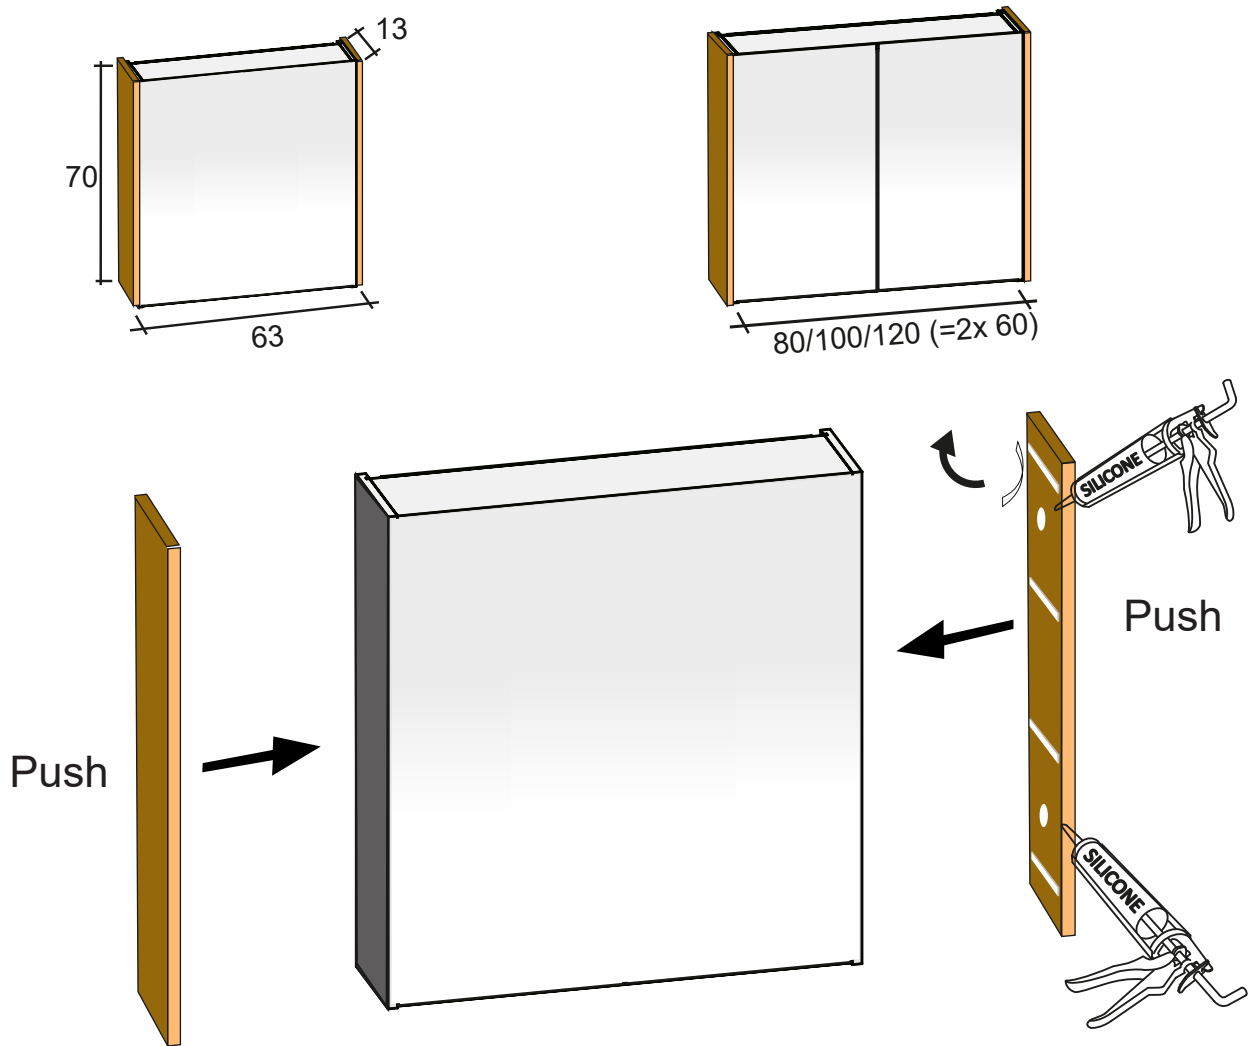

1

W = Width
H = Height

2

2x

4

1. Adjust depth
2. Adjust vertically

3

5

6

Adjust Hinges

- 1 - Adjust depth
- 2 - Adjust horizontally
- 3 - Adjust vertically

7. Optional; Mirror Cabinet SPRING-UP side panels in colour

Set

F001573*** MC SPRING-UP SIDE PANEL SET

- D05 Nature Oak
- D06 Caramel Oak
- D07 Tobacco Oak
- R01 glossy white
- Z01 matt white
- Z24 Flax Beige mat
- Z25 Ash Grey mat
- Z26 Indian Green mat
- Z27 Vermilion Red mat
- Z28 Pacific Ocean mat