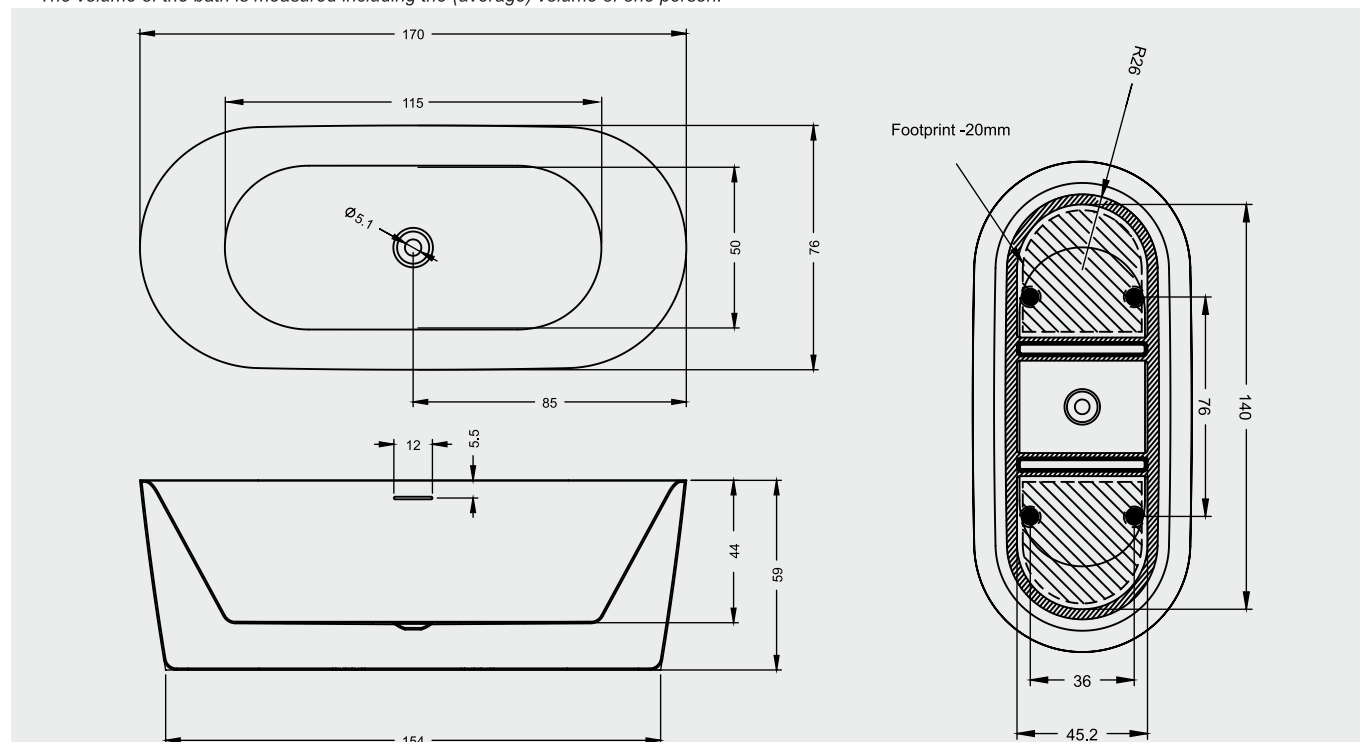

MODESTY

Modesty is an eyecatcher in the Riho collection. This designer freestanding bath does its name honors: the bath combines a luxurious appearance with lying comfort and user-friendliness, without being eccentric. Modesty is one oval-shaped bath with a beautiful slender rim. This bath is lightweight and easy to install. The bath can be delivered with the Riho Fall; with this integrated bath filler there is no need for a tap. It makes the setup even more beautiful.

Article nr.	L x W x H (cm)	Volume* (ltr)	Weight (kg)	Colour	Bathfiller	Water depth (cm)	Whirlpool
B090001005	170 x 76 x 59	187	40,5	Glossy white	x	39	Sparkle Mood
B090005005					Chrome		

* The volume of the bath is measured including the (average) volume of one person.