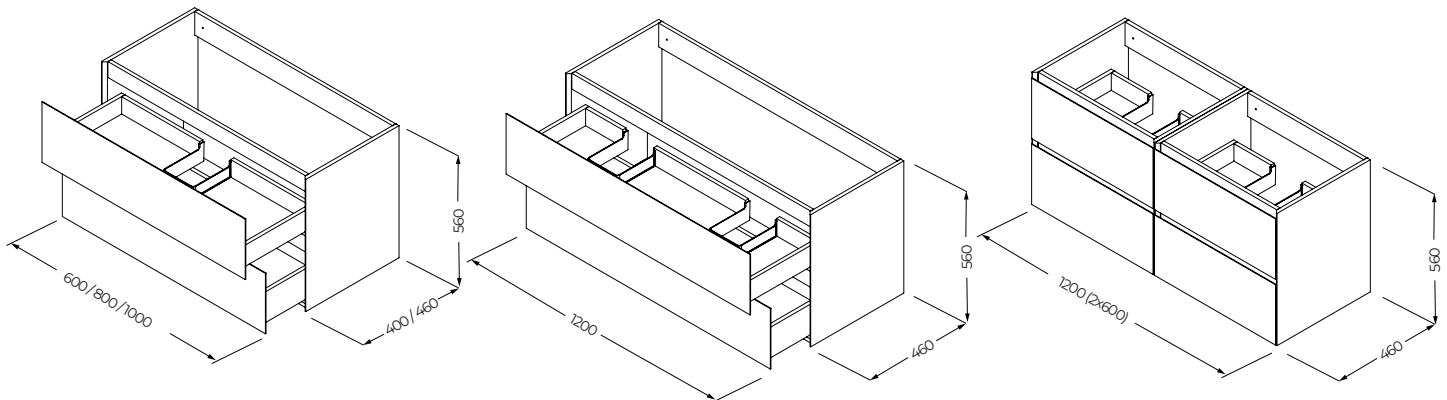

Decor Colours Stock items;

Trend Colours Made to Order;

Data subject to change

219971