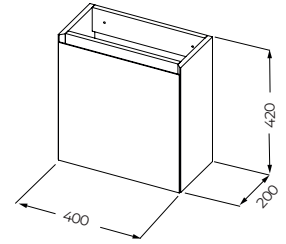

Note; fill colourcode as shown below at the \*\*\* position.

\* Always add the article code of the wash bowl of the customers choice in the order.

Vanity Sets Tablet / wash Bowl + Mirror Cabinet	Width (mm)	Depth (mm)	Drawers	Siphon Cut-outs	Article Nr. Tablet only	Article Nr. Tablet + Bowl (Customers Choice)
Spring-Up 60x40	600	400	2	1	F001563***	F001537*** +1 Bowl
Spring-Up 80x40	800	400	2	1	F001564***	F001562*** +1 Bowl
Spring-Up 100x40	1000	400	2	1	F001565***	F001566*** +1 Bowl
Spring-Up 60x46	600	460	2	1	F001553***	F001587*** +1 Bowl
Spring-Up 80x46	800	460	2	1	F001554***	F001588*** +1 Bowl
Spring-Up 100x46	1000	460	2	1	F001555***	F001589*** +1 Bowl
Spring-Up 120x46	1200	460	2	2	F001557***	F001556*** +2 Bowls
Spring-Up 120 (2x60) x46	1200	460	2x2	2	F001574***	F001585*** +2 Bowls

## Tiny Wash Vanity Sets;

Spring Vow Tiny wash  
Casted Marble, Matt white

Spring Rise Tiny wash  
Ceramic, High gloss white

Spring Rise Tiny Marmic  
Ceramic, Marmic White Matt/ Marmic Black matt

Tiny wash Vanity Sets Base Cabinet + Wash basin	Width (mm)	Depth (mm)	Drawers	Siphon Cut-outs	Article Nr. Spring Vow	Article Nr. Spring Rise	Article Nr. Spring Rise Marmic
Spring-Up 40x20	400	200	1 (door)	0	F001538*** Left = Right	F001567*** Left F001568*** Right	F001571*** Marmic white Left F001572*** Marmic white Right F001576*** Marmic black Left F001577*** Marmic black Right