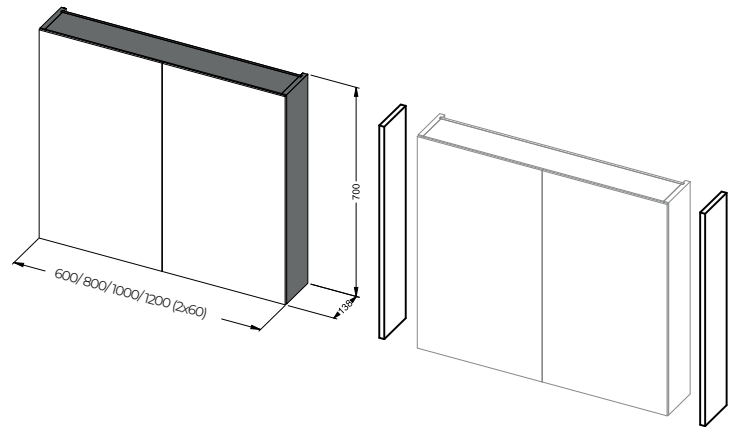

Mirro Cabinets always in Antracite

600 Art.No. F001480ANT

800 Art.No. F001481ANT

1000 Art.No. F001482ANT

1200 Art.No. F001483ANT

Mirror Side panels in Colour

Art.No. F001573***

Type 09 - Chrome 204930

NL + DE 202413

BE + LUX + FR 202412

CH 202411