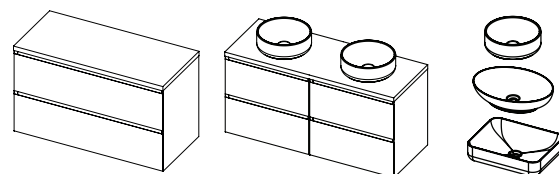

Vanity Sets Tablet / wash Bowl	Width (mm)	Depth (mm)	Drawers	Siphon Cut-outs	Article Nr. Tablet only	Article Nr. Tablet + Bowl (Customers Choice)
Spring-Up 60x40	600	400	2	1	F001579***	F001534*** +1 Bowl
Spring-Up 80x40	800	400	2	1	F001580***	F001535*** +1 Bowl
Spring-Up 100x40	1000	400	2	1	F001581***	F001536*** +1 Bowl
Spring-Up 60x46	600	460	2	1	F001583***	F001525*** +1 Bowl
Spring-Up 80x46	800	460	2	1	F001582***	F001526*** +1 Bowl
Spring-Up 100x46	1000	460	2	1	F001578***	F001527*** +1 Bowl
Spring-Up 120x46	1200	460	2	2	F001528***	F001569*** +2 Bowls
Spring-Up 120 (2x60) x46	1200	460	2x2	2	F001575***	F001584*** +2 Bowls

Note; fill colourcode as shown below at the \*\*\* position.

\* Always add the article code of the wash bowl of the customers choice in the order.

Vanity Sets Tablet / wash Bowl + Mirror Cabinet	Width (mm)	Depth (mm)	Drawers	Siphon Cut-outs	Article Nr. Tablet only	Article Nr. Tablet + Bowl (Customers Choice)
Spring-Up 60x40	600	400	2	1	F001563***	F001537*** +1 Bowl
Spring-Up 80x40	800	400	2	1	F001564***	F001562*** +1 Bowl
Spring-Up 100x40	1000	400	2	1	F001565***	F001566*** +1 Bowl
Spring-Up 60x46	600	460	2	1	F001553***	F001587*** +1 Bowl
Spring-Up 80x46	800	460	2	1	F001554***	F001588*** +1 Bowl
Spring-Up 100x46	1000	460	2	1	F001555***	F001589*** +1 Bowl
Spring-Up 120x46	1200	460	2	2	F001557***	F001556*** +2 Bowls
Spring-Up 120 (2x60) x46	1200	460	2x2	2	F001574***	F001585*** +2 Bowls