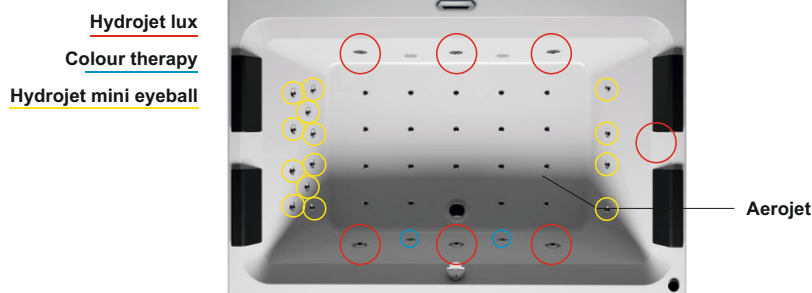

## OLIVIA

This high-gloss white thermae bath is suitable for two people side by side. It contains four headrests. The drain is located at the long side, which makes sure that the water height is at a maximum. The headrests for this symmetrical bath are especially designed. This makes the bath complete and extra comfortable. Thermae baths include a touchscreen, a heating function and a cleaning system.

Riho acrylic baths are made of high-quality cast acrylic, fully reinforced and all through white in colour. Our acrylic baths are non-aging and UV resistant. The material is completely pore-free and smooth. Lime will adhere poorly so no bacteria remain, also it makes the baths easy to clean. Its surface is pleasantly warm. These Thermae-baths include a support frame and an overflow/drain combination.

Model	L x W x H (cm)	Volume* (ltr)	Weight (kg)	Water height (cm)
<b>BZ77</b>	180 x 120 x 51	335	62	44

\* The volume of the bath is measured including the (average) volume of two persons.