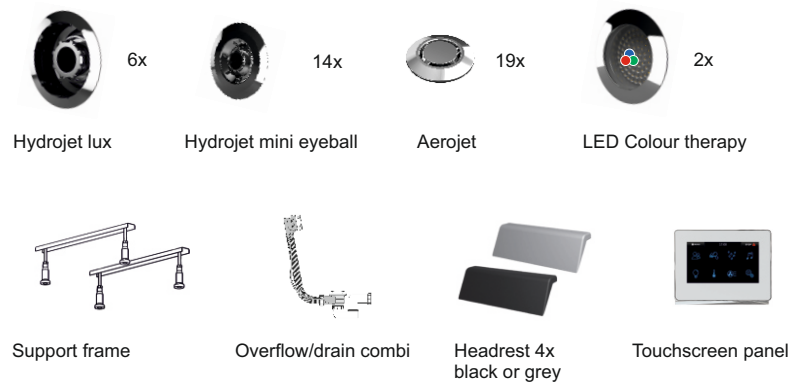

## OLIVIA

This high-gloss white thermae bath is suitable for two people side by side. It contains four headrests. The drain is located at the long side, which makes sure that the water height is at a maximum. The headrests for this symmetrical bath are especially designed. This makes the bath complete and extra comfortable. Thermae baths include a touchscreen, a heating function and a cleaning system.

Riho acrylic baths are made of high-quality cast acrylic, fully reinforced and all through white in colour. Our acrylic baths are non-aging and UV resistant. The material is completely pore-free and smooth. Lime will adhere poorly so no bacteria remain, also it makes the baths easy to clean. Its surface is pleasantly warm. These Thermae-baths include a support frame and an overflow/drain combination.

Model	L x W x H (cm)	Volume* (ltr)	Weight (kg)	Water height (cm)
<b>BZ77</b>	180 x 120 x 51	335	62	44

\* The volume of the bath is measured including the (average) volume of two persons.

## Optioneel aan te schaffen

-  Hydro motor
-  Aero Motor
-  2nd Hydromotor
-  Touch panel
-  Cleanpool inlet
-  Service hatch

Data is subject to changes and/or errors