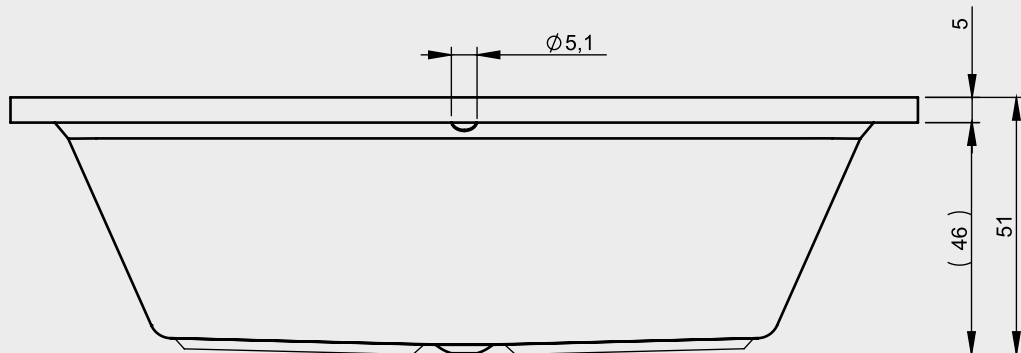

Data is subject to changes and/or errors