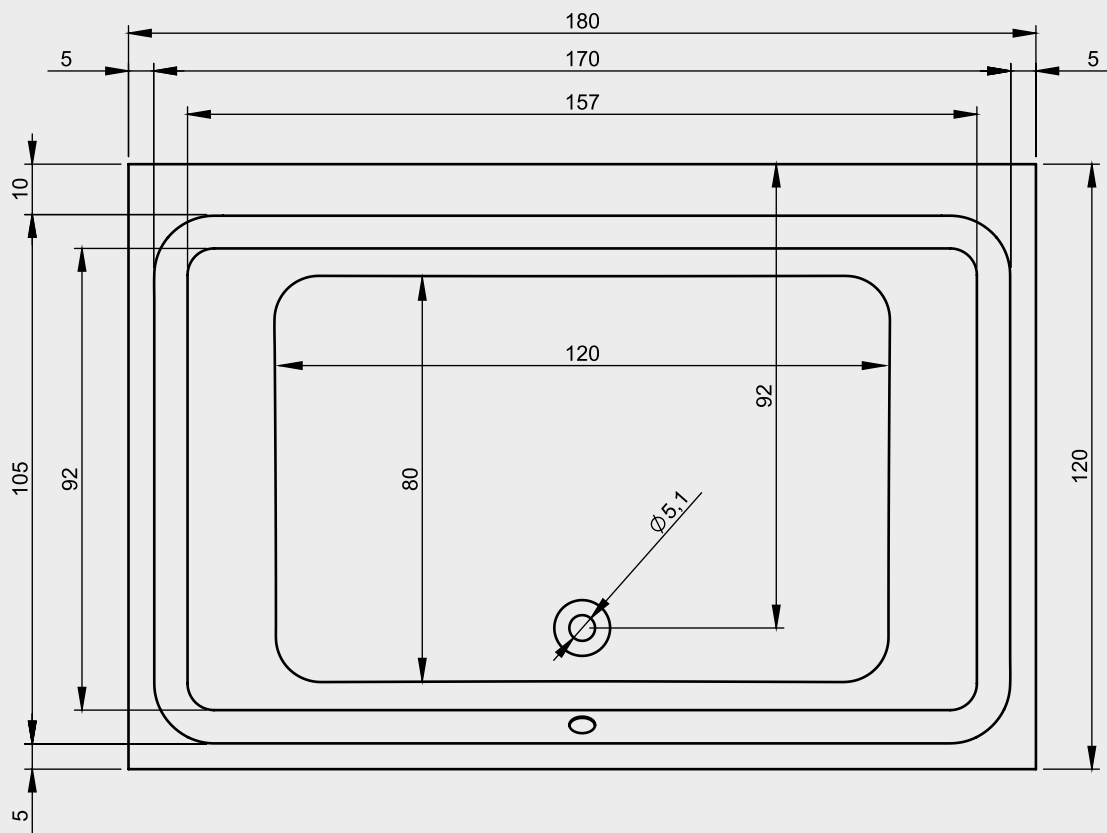

Data is subject to changes and/or errors