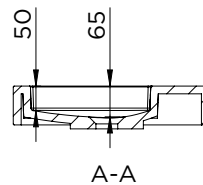

### Characteristic

- Casted marble
- Matt white
- Depth of 40cm

Washbasin	Article Nr.	WxDxH (cm)	Height Inner Basin (cm)	Tap Holes	Sinks	Weight (kg)
Spring Vow 60x40	W004006105	60x40x8	6,5	1	1	16
Spring Vow 80x40	W004007105	80x40x8	6,5	1	1	22
Spring Vow 100x40	W004008105	100x40x8	6,5	1	1	27
Spring Vow 100x40	W004009105	100x40x8	6,5	2	1	27
Spring Vow 120x40	W004010105	120x40x8	6,5	2	1	31

\*For tolerances, view casted marble washbasin quality control sheet (IQ00041).

Spring Vow 60x40

Spring Vow 80x40

Spring Vow 100x40 (1 tap hole)

Spring Vow 100x40 (2 tap holes)

Spring Vow 120x40

Data subject to change

## SPRING VOW 40

A-A

Spring Vow 60x40

A-A

Spring Vow 80x40

Data subject to change

## SPRING VOW 40

1 tap hole

2 tap holes

Spring Vow 100x40

Spring Vow 120x40

Data subject to change