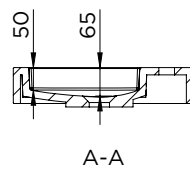

### Characteristic

- Casted marble
- Matt white
- Depth of 40cm

Washbasin	Article Nr.	WxDxH (cm)	Height Inner Basin (cm)	Tap Holes	Sinks	Weight (kg)
Spring Vow 60x40	W004006105	60x40x8	6,5	1	1	16
Spring Vow 80x40	W004007105	80x40x8	6,5	1	1	22
Spring Vow 100x40	W004008105	100x40x8	6,5	1	1	27
Spring Vow 100x40	W004009105	100x40x8	6,5	2	1	27
Spring Vow 120x40	W004010105	120x40x8	6,5	2	1	31

\*For tolerances, view casted marble washbasin quality control sheet (IQ00041).

Spring Vow 60x40

Spring Vow 80x40

Spring Vow 100x40 (1 tap hole)

Spring Vow 100x40 (2 tap holes)

Spring Vow 120x40

Data subject to change

## SPRING VOW 40

A-A

Spring Vow 60x40

A-A

Spring Vow 80x40

Data subject to change

## SPRING VOW 40

1 tap hole

2 tap holes

Spring Vow 100x40

Spring Vow 120x40

Data subject to change