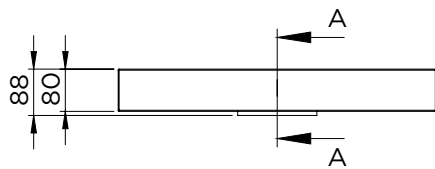

### Characteristic

- Casted marble
- Matt white
- Depth of 40cm

Washbasin	Article Nr.	WxDxH (cm)	Height Inner Basin (cm)	Tap Holes	Sinks	Weight (kg)
Spring Vow 60x40	W004006105	60x40x8	6,5	1	1	16
Spring Vow 80x40	W004007105	80x40x8	6,5	1	1	22
Spring Vow 100x40	W004008105	100x40x8	6,5	1	1	27
Spring Vow 100x40	W004009105	100x40x8	6,5	2	1	27
Spring Vow 120x40	W004010105	120x40x8	6,5	2	1	31

\*For tolerances, view casted marble washbasin quality control sheet (IQ00041).

Spring Vow 60x40

Spring Vow 80x40

Spring Vow 100x40 (1 tap hole)

Spring Vow 100x40 (2 tap holes)

Spring Vow 120x40

Data subject to change

## SPRING VOW 40

A-A

Spring Vow 60x40

A-A

Spring Vow 80x40

Data subject to change