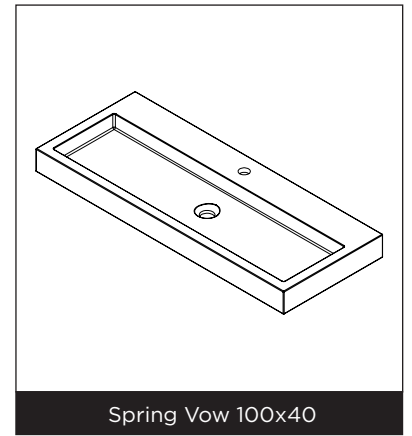

### Characteristic

- Casted marble
- Matt white
- Depth of 40cm

Washbasin	Article Nr.	WxDxH (cm)	Height Inner Basin (cm)	Tap Holes	Sinks	Weight (kg)
Spring Vow 60x40	W004006105	60x40x8	6,5	1	1	16
Spring Vow 80x40	W004007105	80x40x8	6,5	1	1	22
Spring Vow 100x40	W004008105	100x40x8	6,5	1	1	27
Spring Vow 100x40	W004009105	100x40x8	6,5	2	1	27
Spring Vow 120x40	W004010105	120x40x8	6,5	2	1	31

\*For tolerances, view casted marble washbasin quality control sheet (IQ00041).

Spring Vow 60x40

Spring Vow 80x40

Spring Vow 100x40 (1 tap hole)

Spring Vow 100x40 (2 tap holes)

Spring Vow 120x40

Data subject to change

## SPRING VOW 40

A-A

Spring Vow 60x40

A-A

Spring Vow 80x40

Data subject to change

## SPRING VOW 40

1 tap hole

2 tap holes

Spring Vow 100x40

Spring Vow 120x40

Data subject to change