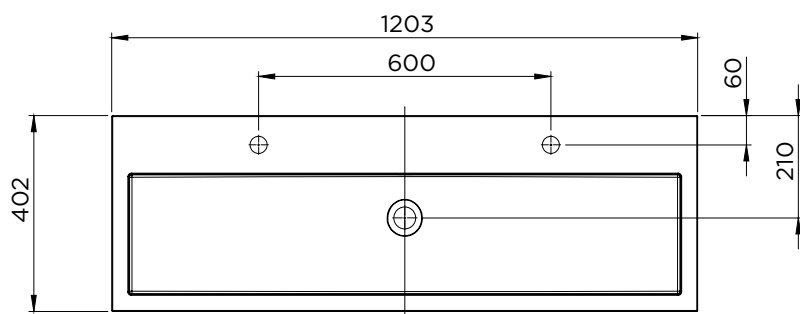

### Characteristic

- Casted marble
- Matt white
- Depth of 40cm

Washbasin	Article Nr.	WxDxH (cm)	Height Inner Basin (cm)	Tap Holes	Sinks	Weight (kg)
Spring Vow 60x40	W004006105	60x40x8	6,5	1	1	16
Spring Vow 80x40	W004007105	80x40x8	6,5	1	1	22
Spring Vow 100x40	W004008105	100x40x8	6,5	1	1	27
Spring Vow 100x40	W004009105	100x40x8	6,5	2	1	27
Spring Vow 120x40	W004010105	120x40x8	6,5	2	1	31

## SPRING VOW 40

1 tap hole

2 tap holes

Spring Vow 100x40

Spring Vow 120x40

Data subject to change