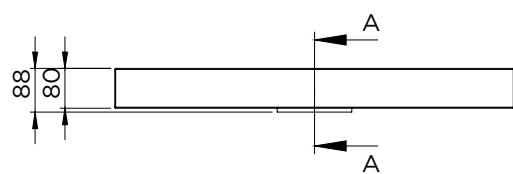

### Characteristic

- Casted marble
- Matt white
- Depth of 40cm

Washbasin	Article Nr.	WxDxH (cm)	Height Inner Basin (cm)	Tap Holes	Sinks	Weight (kg)
Spring Vow 60x40	W004006105	60x40x8	6,5	1	1	16
Spring Vow 80x40	W004007105	80x40x8	6,5	1	1	22
Spring Vow 100x40	W004008105	100x40x8	6,5	1	1	27
Spring Vow 100x40	W004009105	100x40x8	6,5	2	1	27
Spring Vow 120x40	W004010105	120x40x8	6,5	2	1	31

\*For tolerances, view casted marble washbasin quality control sheet (IQ00041).

Spring Vow 60x40

Spring Vow 80x40

Spring Vow 100x40 (1 tap hole)

Spring Vow 100x40 (2 tap holes)

Spring Vow 120x40

Data subject to change

## SPRING VOW 40

A-A

Spring Vow 60x40

A-A

Spring Vow 80x40

Data subject to change