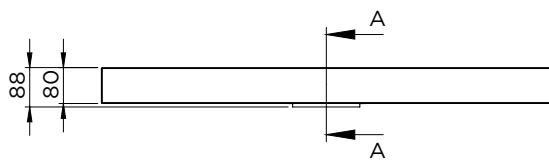

\*For tolerances, view casted marble washbasin quality control sheet (IQ00041).

Spring Vow 60x40

Spring Vow 80x40

Spring Vow 100x40 (1 tap hole)

Spring Vow 100x40 (2 tap holes)

Spring Vow 120x40

Data subject to change

## SPRING VOW 40

A-A

Spring Vow 60x40

A-A

Spring Vow 80x40

Data subject to change

## SPRING VOW 40

1 tap hole

2 tap holes

Spring Vow 100x40

Spring Vow 120x40

Data subject to change