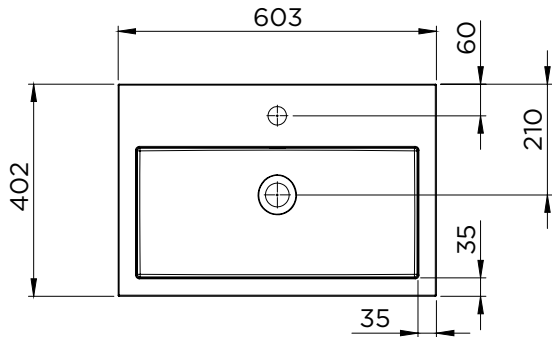

### Characteristic

- Casted marble
- Matt white
- Depth of 40cm

Washbasin	Article Nr.	WxDxH (cm)	Height Inner Basin (cm)	Tap Holes	Sinks	Weight (kg)
Spring Vow 60x40	W004006105	60x40x8	6,5	1	1	16
Spring Vow 80x40	W004007105	80x40x8	6,5	1	1	22
Spring Vow 100x40	W004008105	100x40x8	6,5	1	1	27
Spring Vow 100x40	W004009105	100x40x8	6,5	2	1	27
Spring Vow 120x40	W004010105	120x40x8	6,5	2	1	31

\*For tolerances, view casted marble washbasin quality control sheet (IQ00041).

Spring Vow 60x40

Spring Vow 80x40

Spring Vow 100x40 (1 tap hole)

Spring Vow 100x40 (2 tap holes)

Spring Vow 120x40

Data subject to change

## SPRING VOW 40

A-A

Spring Vow 60x40

A-A

Spring Vow 80x40

Data subject to change

## SPRING VOW 40

1 tap hole

2 tap holes

Spring Vow 100x40

Spring Vow 120x40

Data subject to change