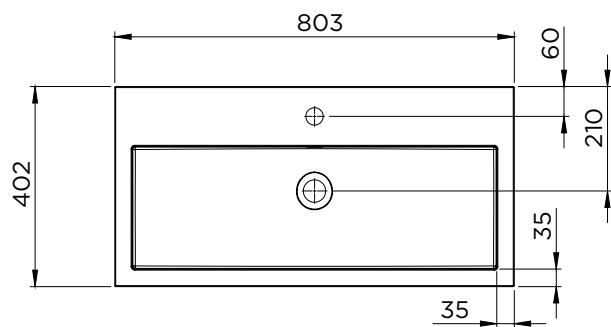

### Characteristic

- Casted marble
- Matt white
- Depth of 40cm

Washbasin	Article Nr.	WxDxH (cm)	Height Inner Basin (cm)	Tap Holes	Sinks	Weight (kg)
Spring Vow 60x40	W004006105	60x40x8	6,5	1	1	16
Spring Vow 80x40	W004007105	80x40x8	6,5	1	1	22
Spring Vow 100x40	W004008105	100x40x8	6,5	1	1	27
Spring Vow 100x40	W004009105	100x40x8	6,5	2	1	27
Spring Vow 120x40	W004010105	120x40x8	6,5	2	1	31

\*For tolerances, view casted marble washbasin quality control sheet (IQ00041).

Spring Vow 60x40

Spring Vow 80x40

Spring Vow 100x40 (1 tap hole)

Spring Vow 100x40 (2 tap holes)

Spring Vow 120x40

Data subject to change

## SPRING VOW 40

A-A

Spring Vow 60x40

A-A

Spring Vow 80x40

Data subject to change

## SPRING VOW 40

1 tap hole

2 tap holes

Spring Vow 100x40

Spring Vow 120x40

Data subject to change