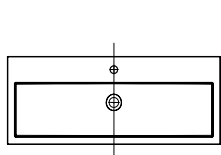

### Characteristic

- Casted marble
- Matt white
- Depth of 40cm

Washbasin	Article Nr.	WxDxH (cm)	Height Inner Basin (cm)	Tap Holes	Sinks	Weight (kg)
Spring Vow 60x40	W004006105	60x40x8	6,5	1	1	16
Spring Vow 80x40	W004007105	80x40x8	6,5	1	1	22
Spring Vow 100x40	W004008105	100x40x8	6,5	1	1	27
Spring Vow 100x40	W004009105	100x40x8	6,5	2	1	27
Spring Vow 120x40	W004010105	120x40x8	6,5	2	1	31

\*For tolerances, view casted marble washbasin quality control sheet (IQ00041).

Spring Vow 60x40

Spring Vow 80x40

Spring Vow 100x40 (1 tap hole)

Spring Vow 100x40 (2 tap holes)

Spring Vow 120x40

Data subject to change

## SPRING VOW 40

A-A

Spring Vow 60x40

A-A

Spring Vow 80x40

Data subject to change

## SPRING VOW 40

1 tap hole

2 tap holes

Spring Vow 100x40

Spring Vow 120x40

Data subject to change