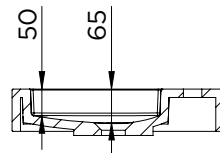

### Characteristic

- Casted marble
- Matt white
- Depth of 40cm

Washbasin	Article Nr.	WxDxH (cm)	Height Inner Basin (cm)	Tap Holes	Sinks	Weight (kg)
Spring Vow 60x40	W004006105	60x40x8	6,5	1	1	16
Spring Vow 80x40	W004007105	80x40x8	6,5	1	1	22
Spring Vow 100x40	W004008105	100x40x8	6,5	1	1	27
Spring Vow 100x40	W004009105	100x40x8	6,5	2	1	27
Spring Vow 120x40	W004010105	120x40x8	6,5	2	1	31

\*For tolerances, view casted marble washbasin quality control sheet (IQ00041).

Spring Vow 60x40

Spring Vow 80x40

Spring Vow 100x40 (1 tap hole)

Spring Vow 100x40 (2 tap holes)

Spring Vow 120x40

Data subject to change

## SPRING VOW 40

A-A

Spring Vow 60x40

A-A

Spring Vow 80x40

Data subject to change