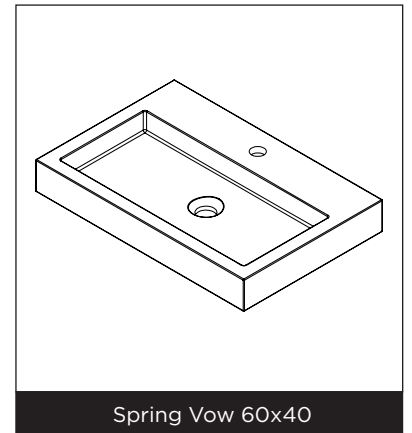

### Characteristic

- Casted marble
- Matt white
- Depth of 40cm

Washbasin	Article Nr.	WxDxH (cm)	Height Inner Basin (cm)	Tap Holes	Sinks	Weight (kg)
Spring Vow 60x40	W004006105	60x40x8	6,5	1	1	16
Spring Vow 80x40	W004007105	80x40x8	6,5	1	1	22
Spring Vow 100x40	W004008105	100x40x8	6,5	1	1	27
Spring Vow 100x40	W004009105	100x40x8	6,5	2	1	27
Spring Vow 120x40	W004010105	120x40x8	6,5	2	1	31

\*For tolerances, view casted marble washbasin quality control sheet (IQ00041).

Spring Vow 60x40

Spring Vow 80x40

Spring Vow 100x40 (1 tap hole)

Spring Vow 100x40 (2 tap holes)

Spring Vow 120x40

Data subject to change

## SPRING VOW 40

A-A

Spring Vow 60x40

A-A

Spring Vow 80x40

Data subject to change

## SPRING VOW 40

1 tap hole

2 tap holes

Spring Vow 100x40

Spring Vow 120x40

Data subject to change