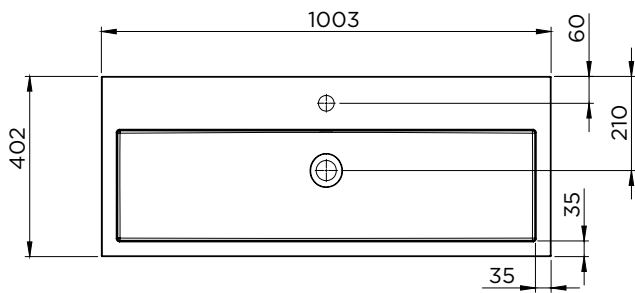

### Characteristic

- Casted marble
- Matt white
- Depth of 40cm

Washbasin	Article Nr.	WxDxH (cm)	Height Inner Basin (cm)	Tap Holes	Sinks	Weight (kg)
Spring Vow 60x40	W004006105	60x40x8	6,5	1	1	16
Spring Vow 80x40	W004007105	80x40x8	6,5	1	1	22
Spring Vow 100x40	W004008105	100x40x8	6,5	1	1	27
Spring Vow 100x40	W004009105	100x40x8	6,5	2	1	27
Spring Vow 120x40	W004010105	120x40x8	6,5	2	1	31

\*For tolerances, view casted marble washbasin quality control sheet (IQ00041).

Spring Vow 60x40

Spring Vow 80x40

Spring Vow 100x40 (1 tap hole)

Spring Vow 100x40 (2 tap holes)

Spring Vow 120x40

Data subject to change

## SPRING VOW 40

A-A

Spring Vow 60x40

A-A

Spring Vow 80x40

Data subject to change

## SPRING VOW 40

1 tap hole

2 tap holes

Spring Vow 100x40

Spring Vow 120x40

Data subject to change