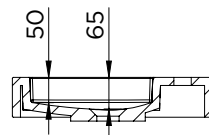

### Characteristic

- Casted marble
- Matt white
- Depth of 40cm

Washbasin	Article Nr.	WxDxH (cm)	Height Inner Basin (cm)	Tap Holes	Sinks	Weight (kg)
Spring Vow 60x40	W004006105	60x40x8	6,5	1	1	16
Spring Vow 80x40	W004007105	80x40x8	6,5	1	1	22
Spring Vow 100x40	W004008105	100x40x8	6,5	1	1	27
Spring Vow 100x40	W004009105	100x40x8	6,5	2	1	27
Spring Vow 120x40	W004010105	120x40x8	6,5	2	1	31

\*For tolerances, view casted marble washbasin quality control sheet (IQ00041).

Spring Vow 60x40

Spring Vow 80x40

Spring Vow 100x40 (1 tap hole)

Spring Vow 100x40 (2 tap holes)

Spring Vow 120x40

Data subject to change

## SPRING VOW 40

A-A

Spring Vow 60x40

A-A

Spring Vow 80x40

Data subject to change

## SPRING VOW 40

1 tap hole

2 tap holes

Spring Vow 100x40

Spring Vow 120x40

Data subject to change