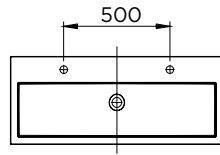

### Characteristic

- Casted marble
- Matt white
- Depth of 40cm

Washbasin	Article Nr.	WxDxH (cm)	Height Inner Basin (cm)	Tap Holes	Sinks	Weight (kg)
Spring Vow 60x40	W004006105	60x40x8	6,5	1	1	16
Spring Vow 80x40	W004007105	80x40x8	6,5	1	1	22
Spring Vow 100x40	W004008105	100x40x8	6,5	1	1	27
Spring Vow 100x40	W004009105	100x40x8	6,5	2	1	27
Spring Vow 120x40	W004010105	120x40x8	6,5	2	1	31

\*For tolerances, view casted marble washbasin quality control sheet (IQ00041).

Spring Vow 60x40

Spring Vow 80x40

Spring Vow 100x40 (1 tap hole)

Spring Vow 100x40 (2 tap holes)

Spring Vow 120x40

Data subject to change

## SPRING VOW 40

A-A

Spring Vow 60x40

A-A

Spring Vow 80x40

Data subject to change

## SPRING VOW 40

1 tap hole

2 tap holes

Spring Vow 100x40

Spring Vow 120x40

Data subject to change