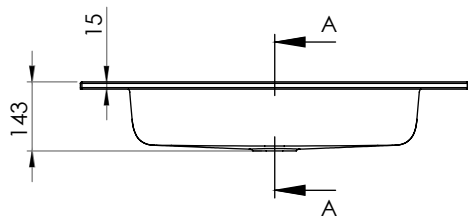

SPRING BLUSH

Characteristic

- Casted marble
- Glossy white
- Overflow

Washbasin	Article Nr.	WxDxH (cm)	Height Inner Basin (cm)	Tap Holes	Sinks	Weight (kg)
Spring Blush 60	W002001105	60,5x40,5x1,5	12,8	1	1	12
Spring Blush 80	W002002105	80,5x40,5x1,5	12,8	1	1	14
Spring Blush 100	W002003105	100,5x40,5x1,5	12,8	1	1	16
Spring Blush 120	W002005105	120,5x40,1,5x8	12,8	1	1	18

* For tolerances, view casted marble washbasin quality control sheet.

Spring Blush 60

Spring Blush 80

Spring Blush 100

Spring Blush 120

Data subject to change

SPRING BLUSH

Spring Blush 60

Spring Blush 80

Data subject to change

SPRING BLUSH

Spring Blush 100

Spring Blush 120

Data subject to change