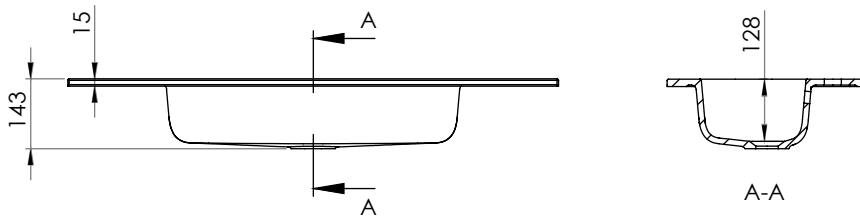

Spring Blush 120