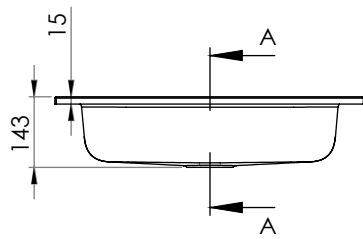

SPRING BLUSH

Characteristic

- Casted marble
- Glossy white
- Overflow

Washbasin	Article Nr.	WxDxH (cm)	Height Inner Basin (cm)	Tap Holes	Sinks	Weight (kg)
Spring Blush 60	W002001105	60,5x40,5x1,5	12,8	1	1	12
Spring Blush 80	W002002105	80,5x40,5x1,5	12,8	1	1	14
Spring Blush 100	W002003105	100,5x40,5x1,5	12,8	1	1	16
Spring Blush 120	W002005105	120,5x40,1,5x8	12,8	1	1	18

* For tolerances, view casted marble washbasin quality control sheet.

Spring Blush 60

Spring Blush 80

Spring Blush 100

Spring Blush 120

Data subject to change

SPRING BLUSH

Spring Blush 60