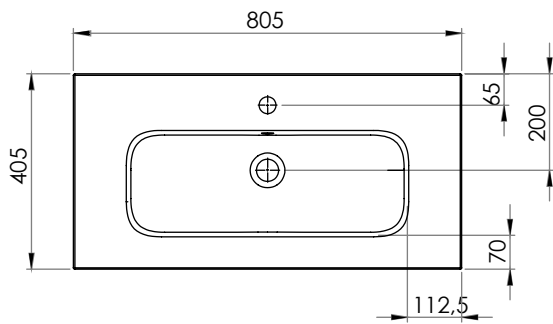

SPRING BLUSH

Characteristic

- Casted marble
- Glossy white
- Overflow

Washbasin	Article Nr.	WxDxH (cm)	Height Inner Basin (cm)	Tap Holes	Sinks	Weight (kg)
Spring Blush 60	W002001105	60,5x40,5x1,5	12,8	1	1	12
Spring Blush 80	W002002105	80,5x40,5x1,5	12,8	1	1	14
Spring Blush 100	W002003105	100,5x40,5x1,5	12,8	1	1	16
Spring Blush 120	W002005105	120,5x40,1,5x8	12,8	1	1	18

* For tolerances, view casted marble washbasin quality control sheet.

Spring Blush 60

Spring Blush 80

Spring Blush 100

Spring Blush 120

Data subject to change

SPRING BLUSH

Spring Blush 60