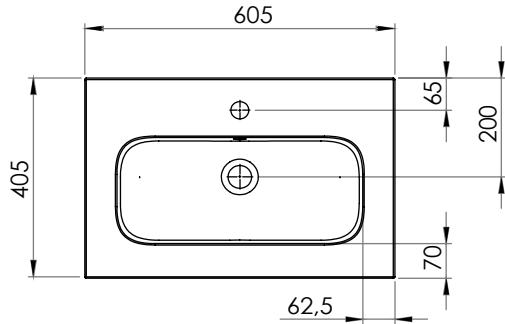

SPRING BLUSH

Characteristic

- Casted marble
- Glossy white
- Overflow

Washbasin	Article Nr.	WxDxH (cm)	Height Inner Basin (cm)	Tap Holes	Sinks	Weight (kg)
Spring Blush 60	W002001105	60,5x40,5x1,5	12,8	1	1	12
Spring Blush 80	W002002105	80,5x40,5x1,5	12,8	1	1	14
Spring Blush 100	W002003105	100,5x40,5x1,5	12,8	1	1	16
Spring Blush 120	W002005105	120,5x40,1,5x8	12,8	1	1	18

* For tolerances, view casted marble washbasin quality control sheet.

Spring Blush 60

Spring Blush 80

Spring Blush 100

Spring Blush 120

Data subject to change

SPRING BLUSH

Spring Blush 60