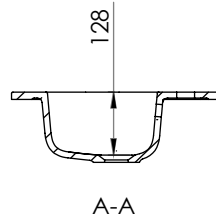

SPRING BLUSH

Spring Blush 60