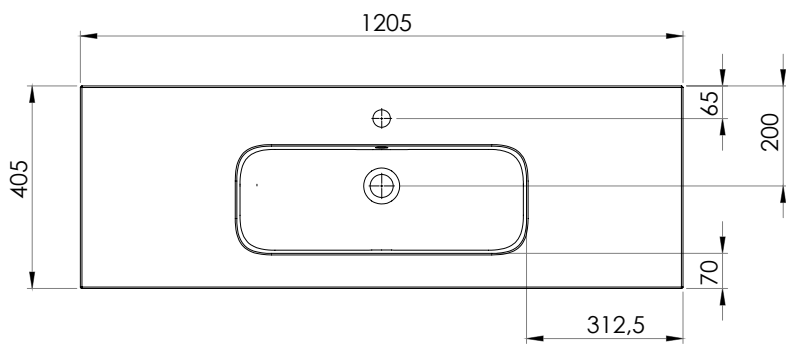

Spring Blush 120