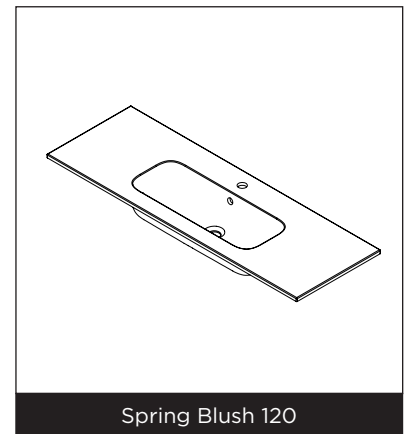

Spring Blush 120