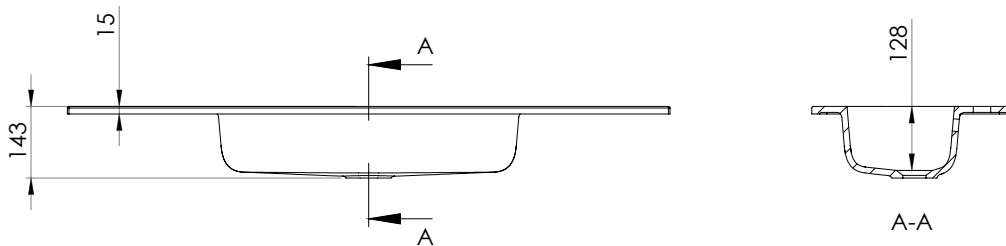

SPRING BLUSH

Characteristic

- Casted marble
- Glossy white
- Overflow

Washbasin	Article Nr.	WxDxH (cm)	Height Inner Basin (cm)	Tap Holes	Sinks	Weight (kg)
Spring Blush 60	W002001105	60,5x40,5x1,5	12,8	1	1	12
Spring Blush 80	W002002105	80,5x40,5x1,5	12,8	1	1	14
Spring Blush 100	W002003105	100,5x40,5x1,5	12,8	1	1	16
Spring Blush 120	W002005105	120,5x40,1,5x8	12,8	1	1	18

Spring Blush 80

Data subject to change

SPRING BLUSH

Spring Blush 100

Spring Blush 120

Data subject to change