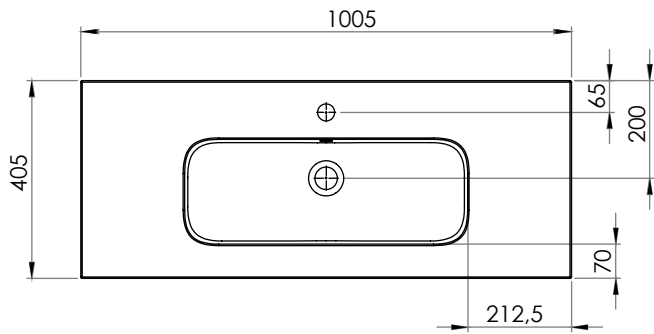

SPRING BLUSH

Spring Blush 100