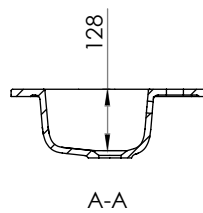

SPRING BLUSH

Characteristic

- Casted marble
- Glossy white
- Overflow

Washbasin	Article Nr.	WxDxH (cm)	Height Inner Basin (cm)	Tap Holes	Sinks	Weight (kg)
Spring Blush 60	W002001105	60,5x40,5x1,5	12,8	1	1	12
Spring Blush 80	W002002105	80,5x40,5x1,5	12,8	1	1	14
Spring Blush 100	W002003105	100,5x40,5x1,5	12,8	1	1	16
Spring Blush 120	W002005105	120,5x40,1,5x8	12,8	1	1	18

* For tolerances, view casted marble washbasin quality control sheet.

Spring Blush 60

Spring Blush 80

Spring Blush 100

Spring Blush 120

Data subject to change

SPRING BLUSH

Spring Blush 60