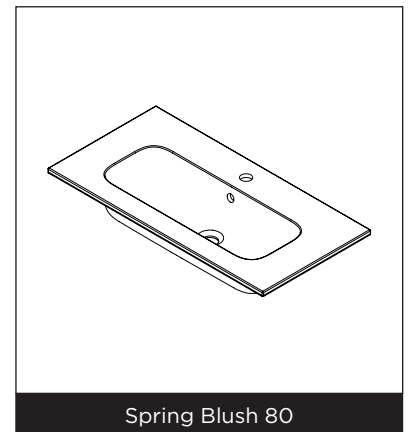

SPRING BLUSH

Characteristic

- Casted marble
- Glossy white
- Overflow

Washbasin	Article Nr.	WxDxH (cm)	Height Inner Basin (cm)	Tap Holes	Sinks	Weight (kg)
Spring Blush 60	W002001105	60,5x40,5x1,5	12,8	1	1	12
Spring Blush 80	W002002105	80,5x40,5x1,5	12,8	1	1	14
Spring Blush 100	W002003105	100,5x40,5x1,5	12,8	1	1	16
Spring Blush 120	W002005105	120,5x40,1,5x8	12,8	1	1	18

* For tolerances, view casted marble washbasin quality control sheet.

Spring Blush 60

Spring Blush 80

Spring Blush 100

Spring Blush 120

Data subject to change

SPRING BLUSH

Spring Blush 60