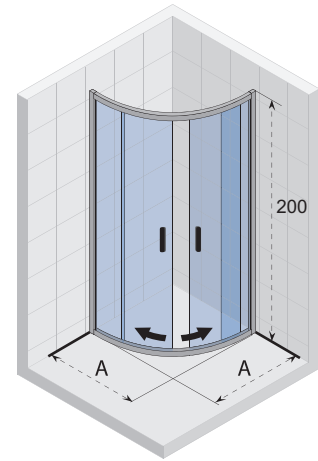

HAMAR 2.0 Shower enclosures

HAMAR R309

Round

HAMAR R207

Square

HAMAR R309

The Hamar symmetrical shower cubicles have a classic and at the same time contemporary appearance. The two sliding doors go into the open in the middle. The cabin has a high water resistance. The doors are easy to snap out of the guide. The polished aluminium profiles and the 6 mm thick glass with Riho Shield guarantee a good price/quality ratio.

Two fixed glass walls combined with two curved sliding doors. For a quarter round corner installation.

Hardened glass with Riho Shield

CE approved, according to EN12150-1

Thickness of the glass is 6 mm

Glass thickness of the bended glass

Profile at the bottom acts as a dam against water spraying on the showertray and splashes of water

Article number	H x W (cm)	A (cm)	Glass (mm)
G007001120	200 x 80	78 - 80	6
G007002120	200 x 90	88 - 90	6
G007003120	200 x 100	98 - 100	6

HAMAR R309 Black

Article number	H x W (cm)	A (cm)	Glass (mm)
G007002121	200 x 90	88 - 90	6

HAMAR R207

The Hamar symmetrical shower cubicles have a classic and at the same time contemporary appearance. The two sliding doors go into the open in the middle. The cabin has a high water resistance. The doors are easy to snap out of the guide. The polished aluminium profiles and the 6 mm thick glass with Riho Shield guarantee a good price/quality ratio.