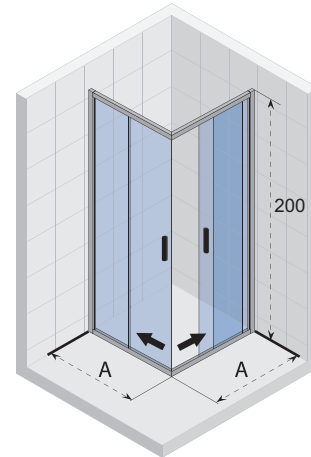

HAMAR 2.0 Shower enclosures

HAMAR R309

Round

HAMAR R207

Square

HAMAR R309

The Hamar symmetrical shower cubicles have a classic and at the same time contemporary appearance. The two sliding doors go into the open in the middle. The cabin has a high water resistance. The doors are easy to snap out of the guide. The polished aluminium profiles and the 6 mm thick glass with Riho Shield guarantee a good price/quality ratio.

Profile at the bottom acts as a dam against water spraying on the showertray and splashes of water

Article number	H x W (cm)	A (cm)	Glass (mm)
G007001120	200 x 80	78 - 80	6
G007002120	200 x 90	88 - 90	6
G007003120	200 x 100	98 - 100	6

HAMAR R309 Black

Article number	H x W (cm)	A (cm)	Glass (mm)
G007002121	200 x 90	88 - 90	6

HAMAR R207

The Hamar symmetrical shower cubicles have a classic and at the same time contemporary appearance. The two sliding doors go into the open in the middle. The cabin has a high water resistance. The doors are easy to snap out of the guide. The polished aluminium profiles and the 6 mm thick glass with Riho Shield guarantee a good price/quality ratio.

Two fixed glass walls combined with two sliding doors. For a rectangular corner installation.

Hardened glass with Riho Shield

CE approved, according to EN12150-1

Thickness of the glass is 6 mm

Reversible

Profile at the bottom acts as a dam against water spraying on the showertray and splashes of water