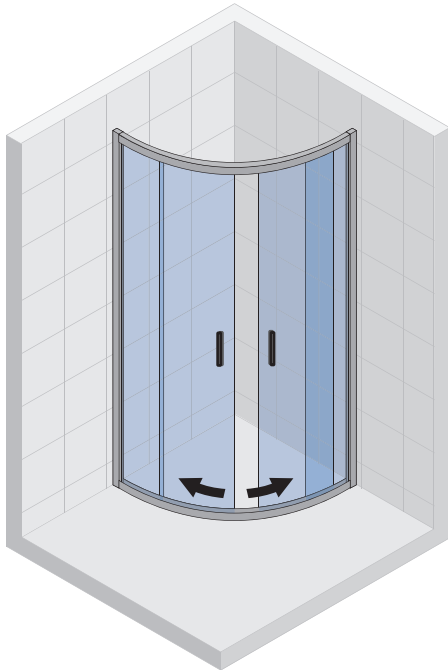

HAMAR 2.0 Shower enclosures

HAMAR R309

Round

HAMAR R207

Square

HAMAR R309

The Hamar symmetrical shower cubicles have a classic and at the same time contemporary appearance. The two sliding doors go into the open in the middle. The cabin has a high water resistance. The doors are easy to snap out of the guide. The polished aluminium profiles and the 6 mm thick glass with Riho Shield guarantee a good price/quality ratio.

Two fixed glass walls combined with two curved sliding doors. For a quarter round corner installation.

Hardened glass with Riho Shield

CE approved, according to EN12150-1

Thickness of the glass is 6 mm

Glass thickness of the bended glass

Profile at the bottom acts as a dam against water spraying on the showertray and splashes of water

Article number	H x W (cm)	A (cm)	Glass (mm)
G007001120	200 x 80	78 - 80	6
G007002120	200 x 90	88 - 90	6
G007003120	200 x 100	98 - 100	6

HAMAR R309 Black

Article number	H x W (cm)	A (cm)	Glass (mm)
G007002121	200 x 90	88 - 90	6

HAMAR R207

The Hamar symmetrical shower cubicles have a classic and at the same time contemporary appearance. The two sliding doors go into the open in the middle. The cabin has a high water resistance. The doors are easy to snap out of the guide. The polished aluminium profiles and the 6 mm thick glass with Riho Shield guarantee a good price/quality ratio.