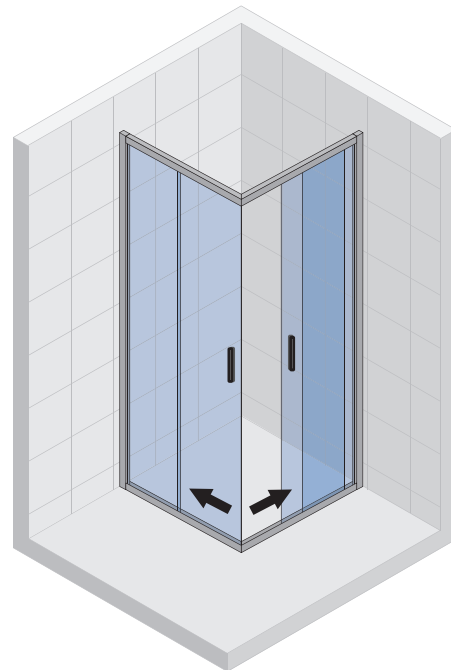

HAMAR 2.0 Shower enclosures

HAMAR R309

Round

HAMAR R207

Square

HAMAR R309

The Hamar symmetrical shower cubicles have a classic and at the same time contemporary appearance. The two sliding doors go into the open in the middle. The cabin has a high water resistance. The doors are easy to snap out of the guide. The polished aluminium profiles and the 6 mm thick glass with Riho Shield guarantee a good price/quality ratio.

Two fixed glass walls combined with two curved sliding doors. For a quarter round corner installation.

Hardened glass with Riho Shield

CE approved, according to EN12150-1

Thickness of the glass is 6 mm

Glass thickness of the bended glass

Profile at the bottom acts as a dam against water spraying on the showertray and splashes of water

Article number	H x W (cm)	A (cm)	Glass (mm)
G007001120	200 x 80	78 - 80	6
G007002120	200 x 90	88 - 90	6
G007003120	200 x 100	98 - 100	6

HAMAR R309 Black

Article number	H x W (cm)	A (cm)	Glass (mm)
G007002121	200 x 90	88 - 90	6

HAMAR R207

The Hamar symmetrical shower cubicles have a classic and at the same time contemporary appearance. The two sliding doors go into the open in the middle. The cabin has a high water resistance. The doors are easy to snap out of the guide. The polished aluminium profiles and the 6 mm thick glass with Riho Shield guarantee a good price/quality ratio.