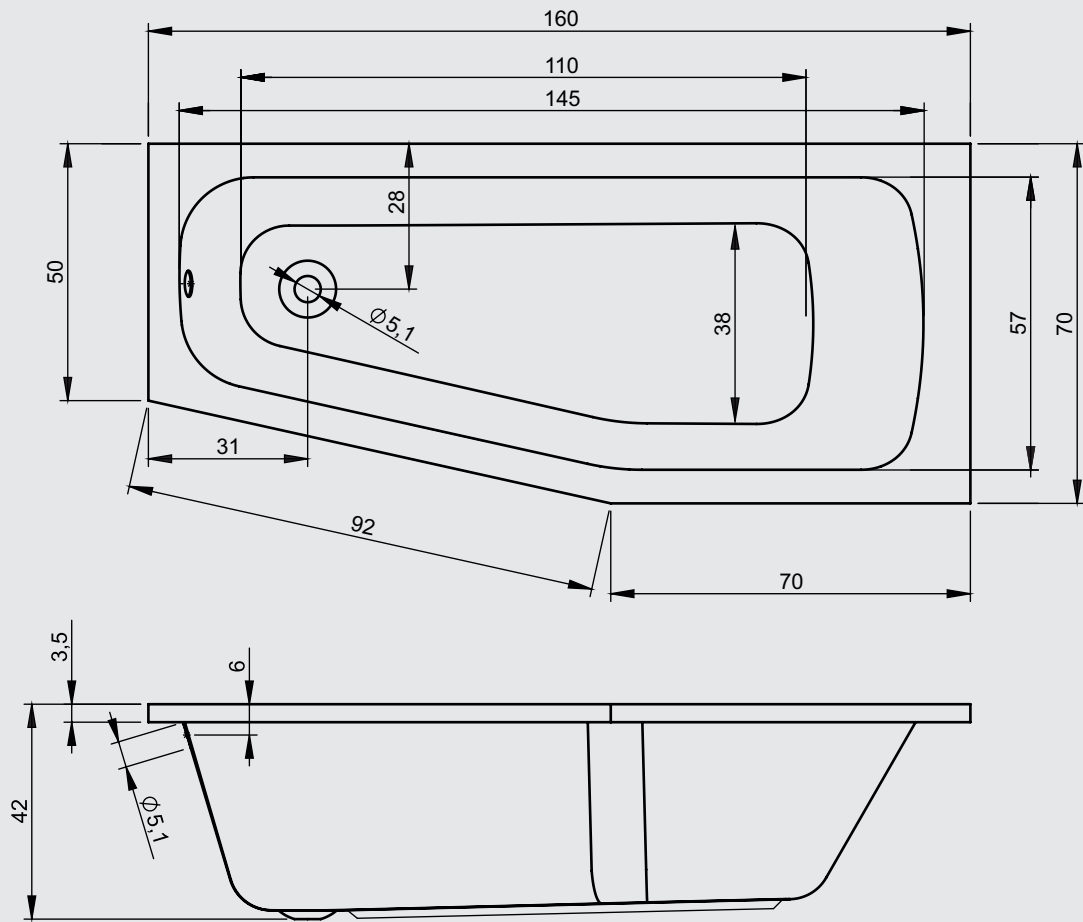

Article nr.	Side	L x W x H (cm)	Volume* (ltr)	Weight (kg)	Colour	Water depth (cm)
B045001	Right	160 x 70 x 42	70	15	Glossy white	38,5
B046001	Left	160 x 70 x 42	70	15	Glossy white	38,5

* The contents of the baths are measured including the (average) volume of one person.

Headrest
207041

Headrest
207043

Headrest
207044

Headrest
207031

Headrest
207032

Inspection hatch
218427

Data is subject to changes and/or errors