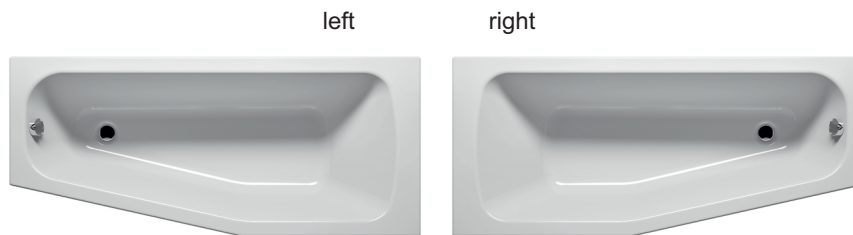

MODEL-D (ASYMMETRICAL)

Riho acrylic baths are made of high-quality cast acrylic, fully reinforced and all through white in colour. Our acrylic baths are non-aging and UV resistant. The material is completely pore-free and smooth. Lime will adhere poorly so no bacteria remain, also it makes the baths easy to clean. Its surface is pleasantly warm. Standard the bath doesn't include a legset and overflow/drain.

Article nr.	Side	L x W x H (cm)	Volume* (ltr)	Weight (kg)	Colour	Water depth (cm)
B045001	Right	160 x 70 x 42	70	15	Glossy white	38,5
B046001	Left	160 x 70 x 42	70	15	Glossy white	38,5

* The contents of the baths are measured including the (average) volume of one person.