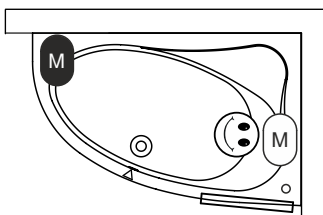

Article nr.	L x W x H (cm)	Volume* (ltr)	Weight (kg)	Water height (cm)	Rihopool**
<b>B019001005</b> (R)	140 x 90 x 46,5	120	22	42	Air
<b>B020001005</b> (L)					
<b>B021001005</b> (R)	153,5 x 100,5 x 47	150	24	44	Air / Flow / Joy / Bliss
<b>B022001005</b> (L)					
<b>B017001005</b> (R)	170 x 110 x 46,5	200	30	38	Air / Flow / Joy / Bliss
<b>B018001005</b> (L)					

Novik 108 Aryl

Inspection hatch  
207019

Data is subject to changes and/or errors

Right type

Left type

Motor in Air or Flow  
(Hydro or Aero)  
Hydro motor in Joy and Bliss  
(Hydro + Aero)

Aero Motor in Joy and Bliss  
(Hydro + Aero)

Control panel

Cleanpool inlet

Service hatch

BATH SHOWER DOOR

Novik 108 Aryl

BATH PANELS	Acrylic panel	Height (cm)
B019 (R)	209269	57
B020 (L)	209270	57
B021 (R)	209271	57
B022 (L)	209272	57
B017 (R)	209273	57
B018 (L)	209274	57