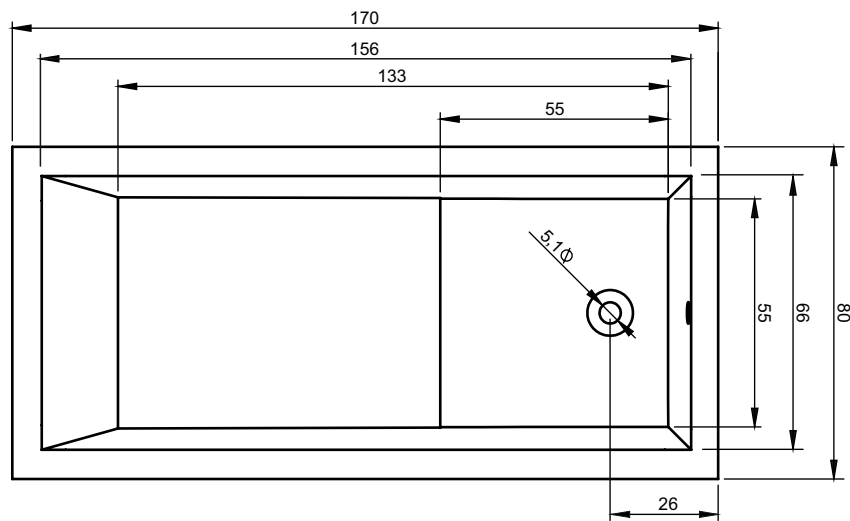

Article nr.	L x W x H (cm)	Volume* (ltr)	Weight (kg)	Water depth (cm)	Option Rihopool**
B006001005	170 x 80 x 48	215	26	44	Air

* The contents of the baths are measured including the (average) volume of one person.

Inspection hatch
207019

Data is subject to changes and/or errors

Right type

Left type

Motor in Air

Control panel

Service hatch

Bath screen

BATH	Front panel	Side panel	Height (cm)
B006001005	209301	209281	57

Data is subject to changes and/or errors