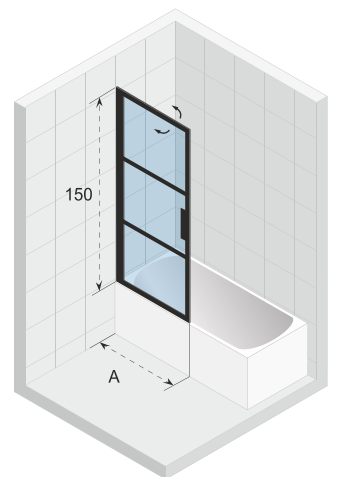

## GRID Shower enclosures

**GB101**  
Niche

**GB104**  
Niche XL

**GB201**  
Cabin

**GB203**  
Cabin XL

**GB400**  
Walk-in

**GB402**  
Walk-in XL

**GB401**  
Walk-through

**GB403**  
Walk-through XL

**GB501**  
Bathscreen

*Data is subject to changes and/or errors*

Possible to combine with and create other setups by using the available H-profile

Magnetic closing of the door

CE approved, according to EN12150-1

Article number	H x W (cm)	A (cm)	Glass (mm)
<b>G004001121</b>	200 x 80	78,3 - 80,7	6
<b>G004002121</b>	200 x 90	88,3 - 90,7	6
<b>G004003121</b>	200 x 100	98,3 - 100,7	6

CE approved, according to EN12150-1

Door with lift mechanism

Article number	H x W (cm)	A (cm)	Glass (mm)
<b>G004004121</b>	200 x 80	108,3 - 110,7	6
<b>G004005121</b>	200 x 90	118,3 - 120,7	6
<b>G004006121</b>	200 x 100	128,3 - 130,7	6