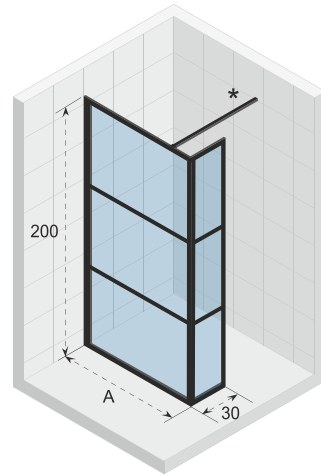

GRID GB402

Grid is a matt black shower series with an industrial look. The glass is fully enclosed in profiles. These profiles are made of powder coated aluminum. Grid is easy to install and has a high stability. The glass is divided in three planes by horizontal bars that are only placed on the outside. The plane division on the inside is made with a masking print, which makes it easier to clean. The door rotates in both directions.

Two fixed glass walls (1x 30 cm wide) for walk-in shower.

Hardened glass with Riho Shield

Parts are reversible

Thickness of the glass is 6 mm

CE approved, according to EN12150-1

Possible to combine with and create other setups by using the available H-profile

Article number	H x W (cm)	A (cm)	Glass (mm)
G004037121	200 x 90	88,8 - 89,8	6
G004038121	200 x 100	98,8 - 99,8	6
G004039121	200 x 120	118,8 - 119,8	6
G004040121	200 x 140	138,8 - 139,8	6

* standard 100cm stabilisation bar is included, 160cm version is separate available.

Optional to purchase

Data is subject to changes and/or errors