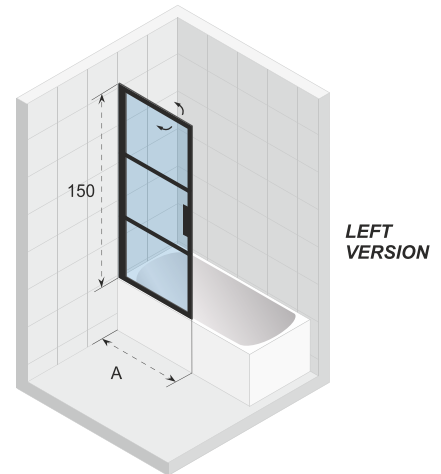

GRID GB501

Grid is a matt black shower series with an industrial look. The glass is fully enclosed in profiles. These profiles are made of powder coated aluminum. Grid is easy to install and has a high stability. The glass is divided in three planes by horizontal bars that are only placed on the outside. The plane division on the inside is made with a masking print, which makes it easier to clean. The door rotates in both directions.

Bath shower door, as a partition to shower in a bathtub. The door can be turned inward and outward.

Hardened glass with Riho Shield

Thickness of the glass is 6 mm

Profile at the bottom acts as a dam against water spraying on the showertray and splashes of water

Door with lift mechanism

CE approved, according to EN12150-1

Article nr.	Version	H x W (cm)	A (cm)	Glass (mm)
G004046121	Left	150 x 80	79,3 - 80,7	6
G004047121	Right	150 x 80	79,3 - 80,7	6