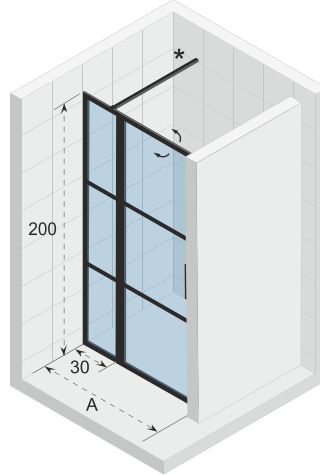

## GRID Shower enclosures

**GB101**  
Niche

**GB104**  
Niche XL

**GB201**  
Cabin

**GB203**  
Cabin XL

**GB400**  
Walk-in

**GB402**  
Walk-in XL

**GB401**  
Walk-through

**GB403**  
Walk-through XL

**GB501**  
Bathscreen

*Data is subject to changes and/or errors*

## GRID GB101

Grid is a matt black shower series with an industrial look. The glass is fully enclosed in profiles. These profiles are made of powder coated aluminum. Grid is easy to install and has a high stability. The glass is divided in three planes by horizontal bars that are only placed on the outside. The plane division on the inside is made with a masking print, which makes it easier to clean. The door rotates in both directions.

Possible to combine with and create other setups by using the available H-profile

Magnetic closing of the door

CE approved, according to EN12150-1

Article number	H x W (cm)	A (cm)	Glass (mm)
<b>G004001121</b>	200 x 80	78,3 - 80,7	6
<b>G004002121</b>	200 x 90	88,3 - 90,7	6
<b>G004003121</b>	200 x 100	98,3 - 100,7	6