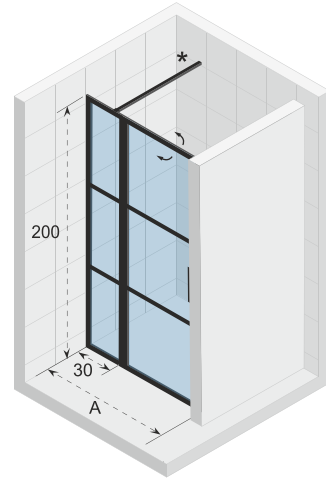

Possible to combine with and create other setups by using the available H-profile

Magnetic closing of the door

CE approved, according to EN12150-1

Article number	H x W (cm)	A (cm)	Glass (mm)
<b>G004001121</b>	200 x 80	78,3 - 80,7	6
<b>G004002121</b>	200 x 90	88,3 - 90,7	6
<b>G004003121</b>	200 x 100	98,3 - 100,7	6

Fixed glass wall (30 cm wide) with niche door, opening inwards and outwards. The hinge side of the door is reversible.

Hardened glass with Riho Shield

Parts are reversible

Thickness of the glass is 6 mm

Left = right (hinge side reversible)