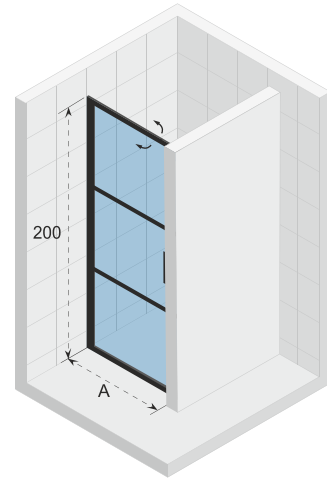

GRID GB101

Grid is a matt black shower series with an industrial look. The glass is fully enclosed in profiles. These profiles are made of powder coated aluminum. Grid is easy to install and has a high stability. The glass is divided in three planes by horizontal bars that are only placed on the outside. The plane division on the inside is made with a masking print, which makes it easier to clean. The door rotates in both directions.

Niche door, opening inwards and outwards. The hinge side of the door is reversible.

Hardened glass with Riho Shield

Parts are reversible

Thickness of the glass is 6 mm

Door with lift mechanism

Profile at the bottom acts as a dam against water spraying on the showertray and splashes of water

Possible to combine with and create other setups by using the available H-profile

Magnetic closing of the door

CE approved, according to EN12150-1

Article number	H x W (cm)	A (cm)	Glass (mm)
G004001121	200 x 80	78,3 - 80,7	6
G004002121	200 x 90	88,3 - 90,7	6
G004003121	200 x 100	98,3 - 100,7	6

Optional to purchase

Data is subject to changes and/or errors