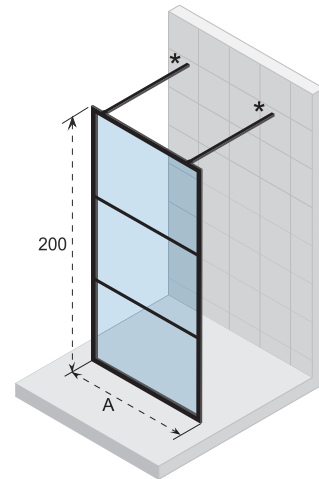

GRID GB401

Grid is a matt black shower series with an industrial look. The glass is fully enclosed in profiles. These profiles are made of powder coated aluminum. Grid is easy to install and has a high stability. The glass is divided in three planes by horizontal bars that are only placed on the outside. The plane division on the inside is made with a masking print, which makes it easier to clean. The door rotates in both directions.

Fixed wall for walk-in shower, including 2 stabilizing bars.

Hardened glass with Riho Shield

Thickness of the glass is 6 mm

CE approved, according to EN12150-1

Possible to combine with and create other setups by using the available H-profile

Article number	H x W (cm)	A (cm)	Glass (mm)
G004029121	200 x 90	88,2	6
G004031121	200 x 100	98,2	6
G004033121	200 x 120	118,2	6
G004035121	200 x 140	138,2	6

* standard 100cm stabilisation bar is included, 160cm version is separate available.

Optional to purchase

160 cm

Stabilisation bar
209635

H-profile
209449

Data is subject to changes and/or errors