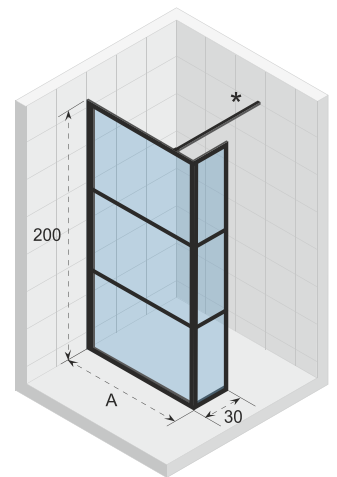

## GRID Shower enclosures

**GB101**  
Niche

**GB104**  
Niche XL

**GB201**  
Cabin

**GB203**  
Cabin XL

**GB400**  
Walk-in

**GB402**  
Walk-in XL

**GB401**  
Walk-through

## GRID GB101

Grid is a matt black shower series with an industrial look. The glass is fully enclosed in profiles. These profiles are made of powder coated aluminum. Grid is easy to install and has a high stability. The glass is divided in three planes by horizontal bars that are only placed on the outside. The plane division on the inside is made with a masking print, which makes it easier to clean. The door rotates in both directions.