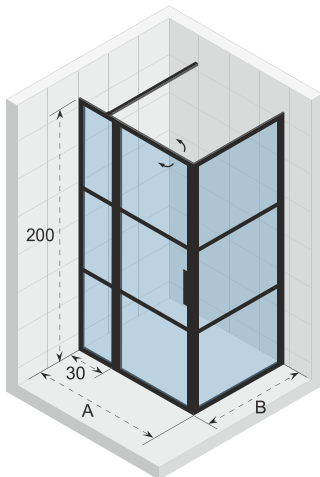

## GRID Shower enclosures

**GB101**  
Niche

**GB104**  
Niche XL

**GB201**  
Cabin

**GB203**  
Cabin XL

**GB400**  
Walk-in

**GB402**  
Walk-in XL

**GB401**  
Walk-through

## GRID GB101

Grid is a matt black shower series with an industrial look. The glass is fully enclosed in profiles. These profiles are made of powder coated aluminum. Grid is easy to install and has a high stability. The glass is divided in three planes by horizontal bars that are only placed on the outside. The plane division on the inside is made with a masking print, which makes it easier to clean. The door rotates in both directions.

Possible to combine with and create other setups by using the available H-profile

Magnetic closing of the door

CE approved, according to EN12150-1

Article number	H x W (cm)	A (cm)	Glass (mm)
<b>G004001121</b>	200 x 80	78,3 - 80,7	6
<b>G004002121</b>	200 x 90	88,3 - 90,7	6
<b>G004003121</b>	200 x 100	98,3 - 100,7	6