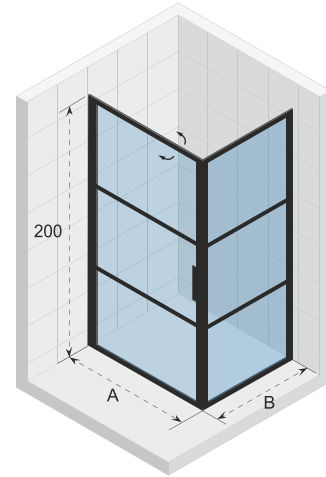

GRID GB201

Grid is a matt black shower series with an industrial look. The glass is fully enclosed in profiles. These profiles are made of powder coated aluminum. Grid is easy to install and has a high stability. The glass is divided in three planes by horizontal bars that are only placed on the outside. The plane division on the inside is made with a masking print, which makes it easier to clean. The door rotates in both directions.

Fixed glass wall combined with a door, opening inwards and outwards. The hinge side of the door is reversible.

Hardened glass with Riho Shield

Parts are reversible

Thickness of the glass is 6 mm

Left = right (hinge side reversible)

Profile at the bottom acts as a dam against water spraying on the showertray and splashes of water

Possible to combine with and create other setups by using the available H-profile

Magnetic closing of the door

CE approved, according to EN12150-1

Door with lift mechanism

Article number	H x W x D (cm)	A (cm)	B (cm)	Glass (mm)
G004007121	200 x 80 x 80	77,9 - 80,7	78,8 - 80,2	6
G004008121	200 x 80 x 90	77,9 - 80,7	88,8 - 90,2	6
G004009121	200 x 80 x 100	77,9 - 80,7	98,8 - 100,2	6
G004010121	200 x 90 x 80	87,9 - 90,7	78,8 - 80,2	6
G004011121	200 x 90 x 90	87,9 - 90,7	88,8 - 90,2	6
G004012121	200 x 90 x 100	87,9 - 90,7	98,8 - 100,2	6
G004013121	200 x 100 x 80	97,9 - 100,7	78,8 - 80,2	6
G004014121	200 x 100 x 90	97,9 - 100,7	88,8 - 90,2	6
G004015121	200 x 100 x 100	97,9 - 100,7	98,8 - 100,2	6

Optional to purchase

Data is subject to changes and/or errors