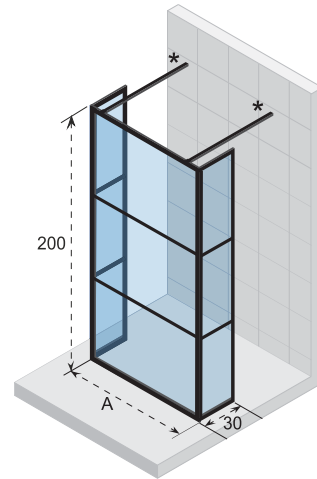

GRID GB404

Grid is a matt black shower series with an industrial look. The glass is fully enclosed in profiles. These profiles are made of powder coated aluminum. Grid is easy to install and has a high stability. The glass is divided in three planes by horizontal bars that are only placed on the outside. The plane division on the inside is made with a masking print, which makes it easier to clean. The door rotates in both directions.

Fixed wall with 2 side walls for walk-in shower, including 2 stabilizing bars.

Hardened glass with Riho Shield

Thickness of the glass is 6 mm

CE approved, according to EN12150-1

Possible to combine with and create other setups by using the available H-profile

Article number	H x W (cm)	A (cm)	Glass (mm)
G004030121	200 x 90	88,8 - 89,8	6
G004032121	200 x 100	98,8 - 99,8	6
G004034121	200 x 120	118,8 - 119,8	6
G004036121	200 x 140	138,8 - 139,8	6

* standard 100cm stabilisation bar is included, 160cm version is separate available.

Optional to purchase

160 cm

Stabilisation bar
209635

H-profile
209449

Data is subject to changes and/or errors