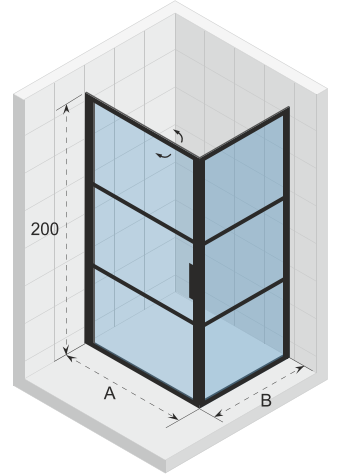

## GRID Shower enclosures

**GB101**  
Niche

**GB104**  
Niche XL

**GB201**  
Cabin

**GB203**  
Cabin XL

**GB400**  
Walk-in

**GB402**  
Walk-in XL

**GB401**  
Walk-through

**GB403**  
Walk-through XL

**GB501**  
Bathscreen

*Data is subject to changes and/or errors*

## GRID GB101

Grid is a matt black shower series with an industrial look. The glass is fully enclosed in profiles. These profiles are made of powder coated aluminum. Grid is easy to install and has a high stability. The glass is divided in three planes by horizontal bars that are only placed on the outside. The plane division on the inside is made with a masking print, which makes it easier to clean. The door rotates in both directions.

Possible to combine with and create other setups by using the available H-profile

Magnetic closing of the door

CE approved, according to EN12150-1

Article number	H x W (cm)	A (cm)	Glass (mm)
<b>G004001121</b>	200 x 80	78,3 - 80,7	6
<b>G004002121</b>	200 x 90	88,3 - 90,7	6
<b>G004003121</b>	200 x 100	98,3 - 100,7	6