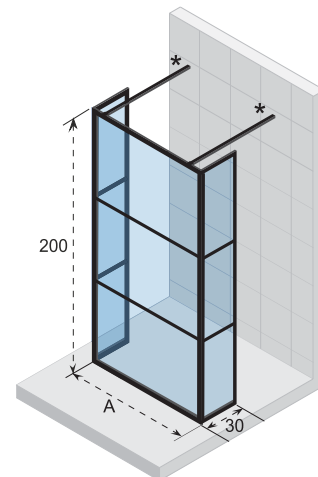

## GRID Shower enclosures

**GB101**  
Niche

**GB104**  
Niche XL

**GB201**  
Cabin

**GB203**  
Cabin XL

**GB400**  
Walk-in

**GB402**  
Walk-in XL

**GB401**  
Walk-through

**GB403**  
Walk-through XL

**GB501**  
Bathscreen

*Data is subject to changes and/or errors*

## GRID GB101

Grid is a matt black shower series with an industrial look. The glass is fully enclosed in profiles. These profiles are made of powder coated aluminum. Grid is easy to install and has a high stability. The glass is divided in three planes by horizontal bars that are only placed on the outside. The plane division on the inside is made with a masking print, which makes it easier to clean. The door rotates in both directions.

Fixed glass wall (30 cm wide) with niche door, opening inwards and outwards. The hinge side of the door is reversible.

Hardened glass with Riho Shield

Parts are reversible

Thickness of the glass is 6 mm

Left = right (hinge side reversible)