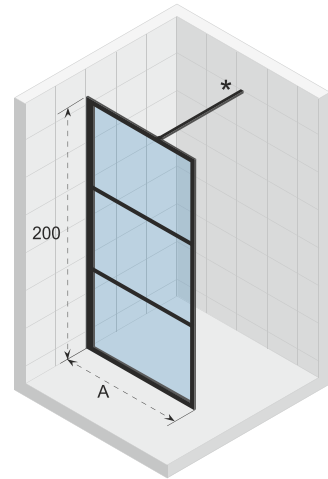

GRID GB400

Grid is a matt black shower series with an industrial look. The glass is fully enclosed in profiles. These profiles are made of powder coated aluminum. Grid is easy to install and has a high stability. The glass is divided in three planes by horizontal bars that are only placed on the outside. The plane division on the inside is made with a masking print, which makes it easier to clean. The door rotates in both directions.

Fixed glass wall for walk-in shower.

Hardened glass with Riho Shield

Parts are reversible

Thickness of the glass is 6 mm

Left = right (hinge side reversible)

Possible to combine with and create other setups by using the available H-profile

CE approved, according to EN12150-1

Article number	H x W (cm)	A (cm)	Glass (mm)
G004025121	200 x 90	88,8 - 89,8	6
G004026121	200 x 100	98,8 - 99,8	6
G004027121	200 x 120	118,8 - 119,8	6
G004028121	200 x 140	138,8 - 139,8	6

* standard 100cm stabilisation bar is included, 160cm version is separate available.

Optional to purchase

Data is subject to changes and/or errors