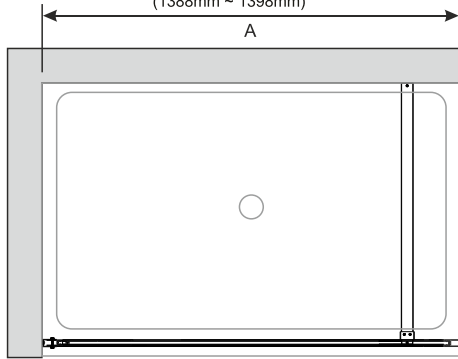

| | | | |
|---|---|---|---|
| 2x | 6x | 4x | 4x |
|  |  |  |  |

(888mm ~ 898mm)
(988mm ~ 998mm)
(1188mm ~ 1198mm)
(1388mm ~ 1398mm)

GRID 400

(888mm ~ 898mm)
(988mm ~ 998mm)
(1188mm ~ 1198mm)
(1388mm ~ 1398mm)