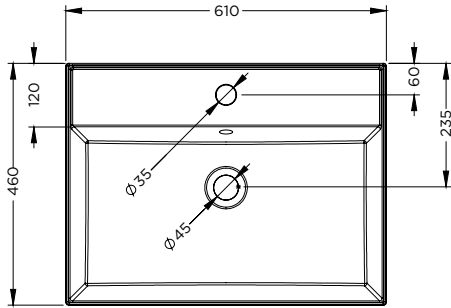

Glaze Top

Characteristic

- Ceramic
- Glossy White
- Intergrated overflow

Washbasin	Article Nr.	WxDxH (cm)	Height Inner Basin (cm)	Tap Holes	Sinks	Weight (kg)
Glaze Top 60	W006001005 W006002005	61x46x13	10	0 1	1	16
Glaze Top 80	W006003005 W006004005	81x46x13	10	0 1	1	22
Glaze Top 100	W006005005 W006006005 W006007005	101x46x13	10	0 1 2	1	27
Glaze Top 120	W006008005 W006009005 W006010005 W006011005	121x46x13	10	0 2 0 2	0 0 2 2	31

Glaze Top 60

Glaze Top 80

Glaze Top 100

Glaze Top 120 - 1 Bowl

Glaze Top 120 - 2 Bowls

Data subject to change

Glaze Top

Glaze Top 60