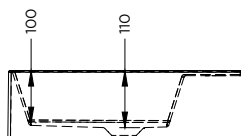

Data subject to change