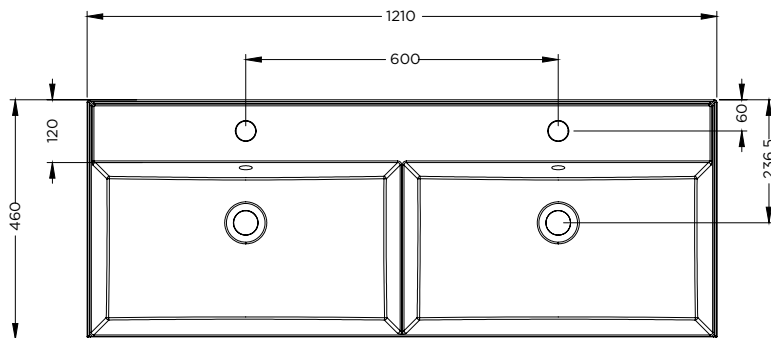

Glaze Top 120