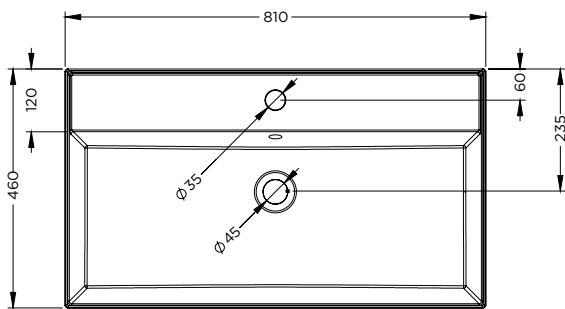

Glaze Top

Characteristic

- Ceramic
- Glossy White
- Intergrated overflow

Washbasin	Article Nr.	WxDxH (cm)	Height Inner Basin (cm)	Tap Holes	Sinks	Weight (kg)
Glaze Top 60	W006001005 W006002005	61x46x13	10	0 1	1	16
Glaze Top 80	W006003005 W006004005	81x46x13	10	0 1	1	22
Glaze Top 100	W006005005 W006006005 W006007005	101x46x13	10	0 1 2	1	27
Glaze Top 120	W006008005 W006009005 W006010005 W006011005	121x46x13	10	0 2 0 2	0 0 2 2	31

Glaze Top 60

Glaze Top 80

Glaze Top 100

Glaze Top 120 - 1 Bowl

Glaze Top 120 - 2 Bowls

Data subject to change

Glaze Top

Glaze Top 60