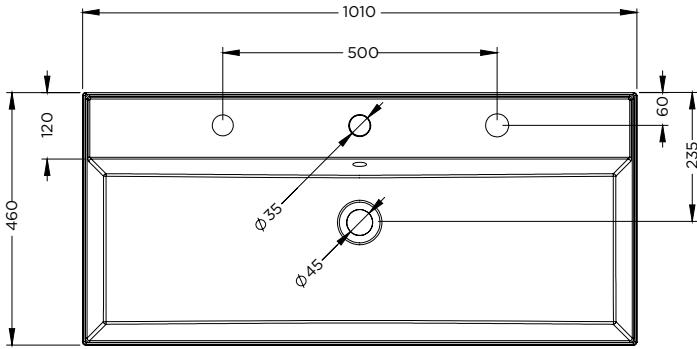

Glaze Top

Glaze Top 100