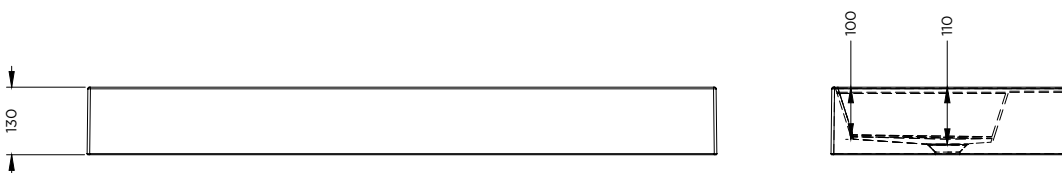

Glaze Top

Characteristic

- Ceramic
- Glossy White
- Intergrated overflow

Washbasin	Article Nr.	WxDxH (cm)	Height Inner Basin (cm)	Tap Holes	Sinks	Weight (kg)
Glaze Top 60	W006001005 W006002005	61x46x13	10	0 1	1	16
Glaze Top 80	W006003005 W006004005	81x46x13	10	0 1	1	22
Glaze Top 100	W006005005 W006006005 W006007005	101x46x13	10	0 1 2	1	27
Glaze Top 120	W006008005 W006009005 W006010005 W006011005	121x46x13	10	0 2 0 2	0 0 2 2	31

Glaze Top 80

Data subject to change

Glaze Top

Glaze Top 100

Glaze Top 120

Data subject to change