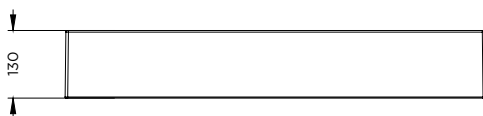

Data subject to change