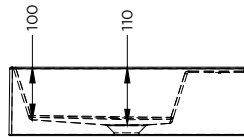

Glaze Top

Characteristic

- Ceramic
- Glossy White
- Intergrated overflow

Washbasin	Article Nr.	WxDxH (cm)	Height Inner Basin (cm)	Tap Holes	Sinks	Weight (kg)
Glaze Top 60	W006001005 W006002005	61x46x13	10	0 1	1	16
Glaze Top 80	W006003005 W006004005	81x46x13	10	0 1	1	22
Glaze Top 100	W006005005 W006006005 W006007005	101x46x13	10	0 1 2	1	27
Glaze Top 120	W006008005 W006009005 W006010005 W006011005	121x46x13	10	0 2 0 2	0 0 2 2	31

Glaze Top 60

Glaze Top 80

Glaze Top 100

Glaze Top 120 - 1 Bowl

Glaze Top 120 - 2 Bowls

Data subject to change

Glaze Top

Glaze Top 60