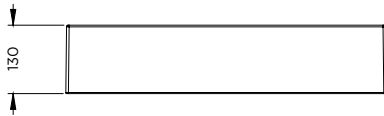

Glaze Top

Characteristic

- Ceramic
- Glossy White
- Intergrated overflow

Washbasin	Article Nr.	WxDxH (cm)	Height Inner Basin (cm)	Tap Holes	Sinks	Weight (kg)
Glaze Top 60	W006001005 W006002005	61x46x13	10	0 1	1	16
Glaze Top 80	W006003005 W006004005	81x46x13	10	0 1	1	22
Glaze Top 100	W006005005 W006006005 W006007005	101x46x13	10	0 1 2	1	27
Glaze Top 120	W006008005 W006009005 W006010005 W006011005	121x46x13	10	0 2 0 2	0 0 2 2	31

Glaze Top 60

Glaze Top 80

Glaze Top 100

Glaze Top 120 - 1 Bowl

Glaze Top 120 - 2 Bowls

Data subject to change

Glaze Top

Glaze Top 60