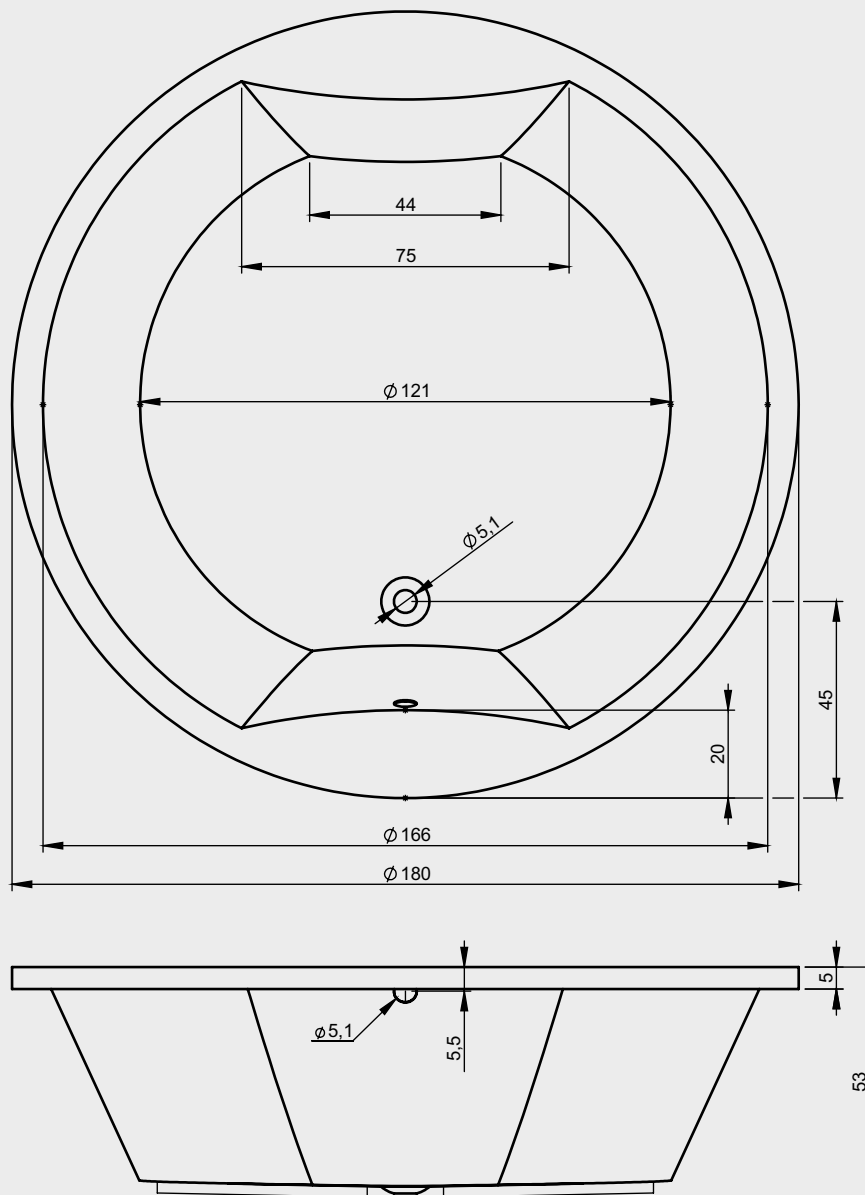

Article nr.	Diameter x H (cm)	Volume* (ltr)	Weight (kg)	Water height (cm)	Option Rihopool**
B038001005	180 x 53	440	39	40	Air / Flow / Joy / Bliss

* The contents of the baths are measured including the (average) volume of two persons.

Optional to purchase

Headrest 19
207043

Headrest 19
207044

Headrest 11
207031

Headrest 11
207032

Data is subject to changes and/or errors

Standard type

-  Motor in Air or Flow (Hydro or Aero)
Hydro motor in Joy and Bliss (Hydro + Aero)
-  Aero Motor in Joy and Bliss (Hydro + Aero)
-  2nd Hydromotor in Bliss
-  Control panel
-  Cleanpool inlet
-  Service hatch