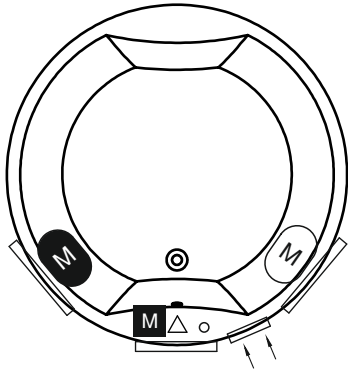

Article nr.	Diameter x H (cm)	Volume* (ltr)	Weight (kg)	Water height (cm)	Option Rihopool**
B038001005	180 x 53	440	39	40	Air / Flow / Joy / Bliss

* The contents of the baths are measured including the (average) volume of two persons.

Optional to purchase

Headrest 19
207043

Headrest 19
207044

Headrest 11
207031

Headrest 11
207032

Data is subject to changes and/or errors

Standard type

-  Motor in Air or Flow (Hydro or Aero)
Hydro motor in Joy and Bliss (Hydro + Aero)
-  Aero Motor in Joy and Bliss (Hydro + Aero)
-  2nd Hydromotor in Bliss
-  Control panel
-  Cleanpool inlet
-  Service hatch