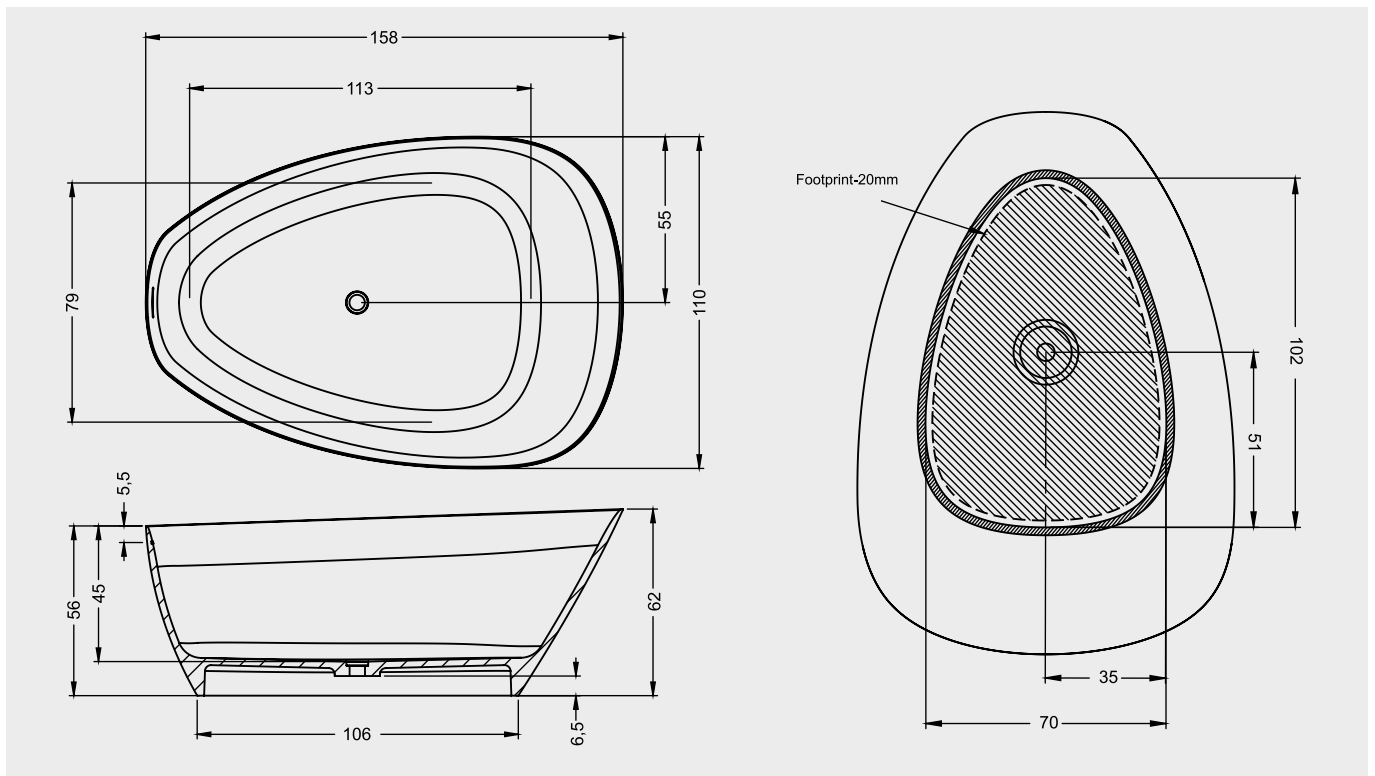

TOLEDO

This spacious matt white freestanding solid surface bathtub from the FromScratch series is a duo bath with an exciting design. The bath wall is grounded upwards to a minimum wall thickness. In the bottom is a pop-up in the same color as the bath itself. The bath has a lot of interior space to match the outer dimensions of the bath. The outside of the bath can be sprayed in a Sikkens or standard RAL color. A specific back / headrest has been designed for this bathtub, which contributes to the comfortable shape of this bath.

Article nr.	Volume* (ltr)	Weight (kg)
B126001105	301	160

* The contents of the baths are measured including the (average) volume of one person.

Included

pop-up with white cover

Solid maintenance set

siphon