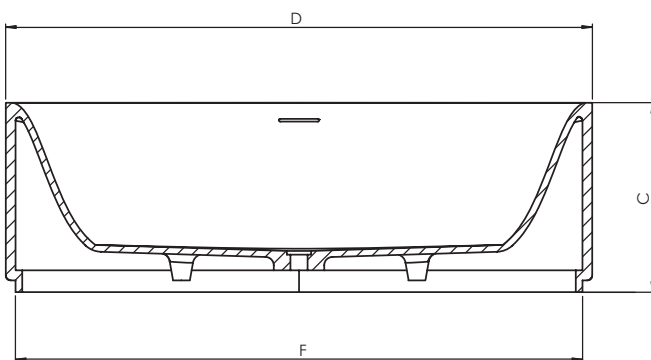

CATCHING WAVES BATH

This elegant freestanding bathtub is crafted from a matte white solid surface, featuring a symmetrical design that exudes modern sophistication. The tub's flowing lines are inspired by the gentle motions of waves, creating a serene and calming ambiance. The unique ribbed texture adds a playful touch, inviting you to experience the soothing sensation of catching gentle waves.

Art. Nr:	Volume	Weight	A (cm)	B (cm)	C (cm)	D (cm)	E (cm)	F (cm)	G (cm)	H (cm)	I (cm)
B166001105	270	195	174	79	56	174	49	1686	121	70	37

INCLUDED

Solid Pop-up:
205208

Solid Maintenance
set: 217912

Syphon Solid Tub:
208915

OPTIONAL

Head rest: 205208

Black cover for
pop-up: 208700

Data subject to change