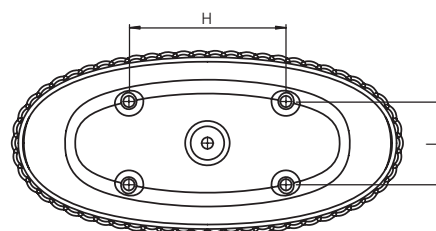

Art. Nr:	Volume	Weight	A (cm)	B (cm)	C (cm)	D (cm)	E (cm)	F (cm)	G (cm)	H (cm)	I (cm)
B166001105	270	195	174	79	56	174	49	1686	121	70	37

INCLUDED

Solid Pop-up:
205208

Solid Maintenance
set: 217912

Syphon Solid Tub:
208915

OPTIONAL

Head rest: 205208

Black cover for
pop-up: 208700

Data subject to change