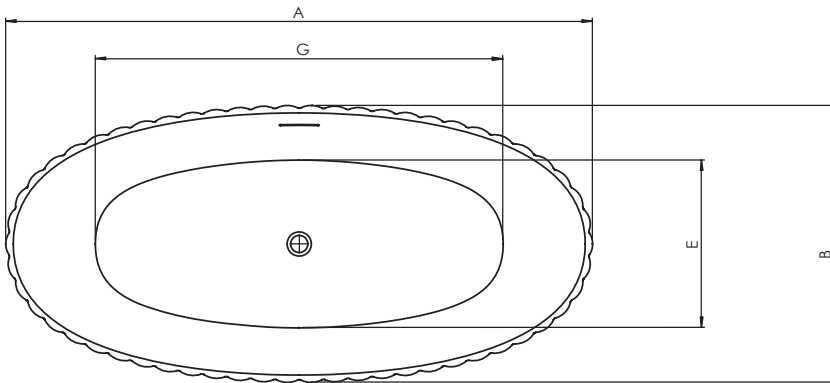

CATCHING WAVES BATH

This elegant freestanding bathtub is crafted from a matte white solid surface, featuring a symmetrical design that exudes modern sophistication. The tub's flowing lines are inspired by the gentle motions of waves, creating a serene and calming ambiance. The unique ribbed texture adds a playful touch, inviting you to experience the soothing sensation of catching gentle waves.

Art. Nr:	Volume	Weight	A (cm)	B (cm)	C (cm)	D (cm)	E (cm)	F (cm)	G (cm)	H (cm)	I (cm)
B166001105	270	195	174	79	56	174	49	1686	121	70	37

INCLUDED

Solid Pop-up:
205208

Solid Maintenance
set: 217912

Syphon Solid Tub:
208915

OPTIONAL

Head rest: 205208

Black cover for
pop-up: 208700

Data subject to change