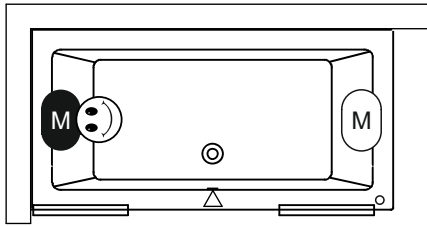

Headrest 12
207033

Headrest 12
207034

See next page

Inspection hatch
207019

Data is subject to changes and/or errors

Right type

Left type

-  Motor in Air or Flow (Hydro or Aero)
Hydro motor in Joy and Bliss (Hydro + Aero)
-  Aero Motor in Joy and Bliss (Hydro + Aero)
-  Control panel
-  Cleanpool inlet
-  Service hatch