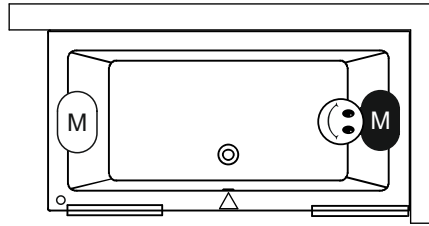

Headrest 12
207033

Headrest 12
207034

See next page

Inspection hatch
207019

Data is subject to changes and/or errors

Right type

Left type

-  Motor in Air or Flow (Hydro or Aero)
Hydro motor in Joy and Bliss (Hydro + Aero)
-  Aero Motor in Joy and Bliss (Hydro + Aero)
-  Control panel
-  Cleanpool inlet
-  Service hatch