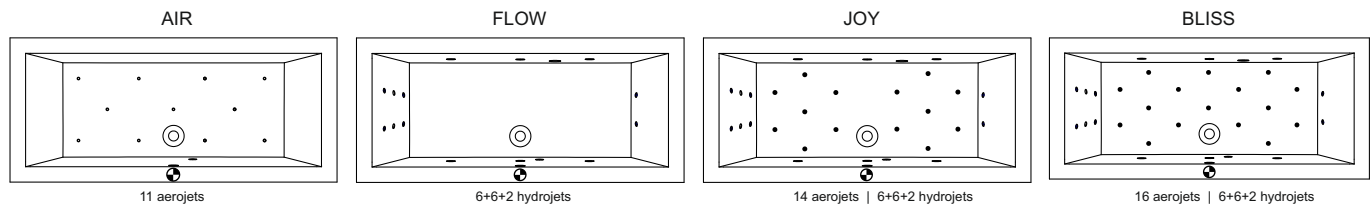

Additional to purchase

Whirlpools already include a legset!

207093
207095

70, 75 & 80 width bathtubs
90 width bathtubs

Mc Alpine
208867

Riho black
208711

Viega Multiplex
208873

Viega Multiplex Trio
208875

Optional to purchase

Headrest 19
207043

Headrest 19
207044

Headrest 12
207033

Headrest 12
207034

See next page

Inspection hatch
207019

Data is subject to changes and/or errors