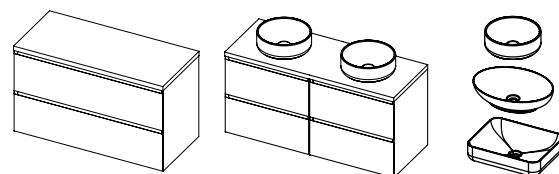

Note; fill colourcode as shown below at the *** position.

Vanity Sets ; Cabinet + Washbasin + Mirror Cabinet	Width (mm)	Depth (mm)	Drawers	Siphon Cut-outs	Article Nr. Spring Vow	Article Nr. Spring Rise	Article Nr. Spring Dew
Spring-Up 60x40 1 Tap-hole	600	400	2	1	F001558***	X	X
Spring-Up 80x40 1 Tap-hole	800	400	2	1	F001559***	X	X
Spring-Up 100x40 1 Tap-hole	1000	400	2	1	F001560***	X	X
Spring-Up 100x40 2 Tap-holes	1000	400	2	1	F001561***	X	X
Spring-Up 60x46 1 Tap-hole	600	460	2	2	F001548***	F001539***	F001544***
Spring-Up 80x46 1 Tap-hole	800	460	2	2	F001549***	F001540***	F001545***
Spring-Up 100x46 1 Tap-hole	1000	460	2	1	F001550***	F001541***	F001546***
Spring-Up 100x46 2 Tap-holes	1000	460	2	1	F001551***	F001542***	X
Spring-Up 120x46 2 Tap-holes	1200	460	2	2	F001552***	F001543***	F001547***
Spring-Up 120 (2x60) x46 2-tap-holes	1200	460	2x2	2	X	X	F001586***

Marmic Bowls
Ceramic; Marmic White/ Marmic Black
Round / Oval / Square

Vanity Sets Tablet / wash Bowl	Width (mm)	Depth (mm)	Drawers	Siphon Cut-outs	Article Nr. Tablet only	Article Nr. Tablet + Bowl (Customers Choice)
Spring-Up 60x40	600	400	2	1	F001579***	F001534*** +1 Bowl
Spring-Up 80x40	800	400	2	1	F001580***	F001535*** +1 Bowl
Spring-Up 100x40	1000	400	2	1	F001581***	F001536*** +1 Bowl
Spring-Up 60x46	600	460	2	1	F001583***	F001525*** +1 Bowl
Spring-Up 80x46	800	460	2	1	F001582***	F001526*** +1 Bowl
Spring-Up 100x46	1000	460	2	1	F001578***	F001527*** +1 Bowl
Spring-Up 120x46	1200	460	2	2	F001528***	F001569*** +2 Bowls
Spring-Up 120 (2x60) x46	1200	460	2x2	2	F001575***	F001584*** +2 Bowls