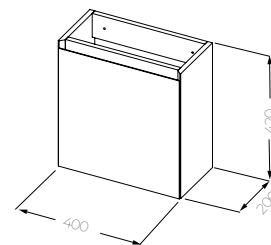

Tiny wash Vanity Sets Base Cabinet + Wash basin	Width (mm)	Depth (mm)	Drawers	Siphon Cut-outs	Article Nr. Spring Vow	Article Nr. Spring Rise	Article Nr. Spring Rise Marmic
Spring-Up 40x20	400	200	1 (door)	0	F001538*** Left = Right	F001567*** Left F001568*** Right	F001571*** Marmic white Left F001572*** Marmic white Right F001576*** Marmic black Left F001577*** Marmic black Right

Note; fill colourcode as shown below at the *** position.