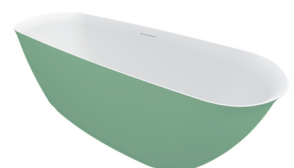

BILO

This matt white solid surface freestanding bathtub from the FromScratch series is a symmetrical bath with a beautiful receding edge at the bottom of the bath. The bathtub rim is shaped ground upwards to a minimum wall thickness. In the bottom is a pop-up in the same color as the bathtub itself. The bathtub has a lot of interior space despite the bath's modest exterior dimensions. The outside of the bath can be sprayed in a Sikkens or standard RAL color. A specific back / headrest has been designed for this bath, which contributes to the comfortable lying shape of this bath.

Article nr.	Volume* (ltr)	Weight (kg)
B128001105	223	145

* The contents of the baths are measured including the (average) volume of one person.

Included

pop-up with white cover

Solid maintenance set

Siphon

Optional to purchase

Colour Sikkens

Headrest 207045

Black cover for pop-up 208699

Data is subject to changes and/or errors