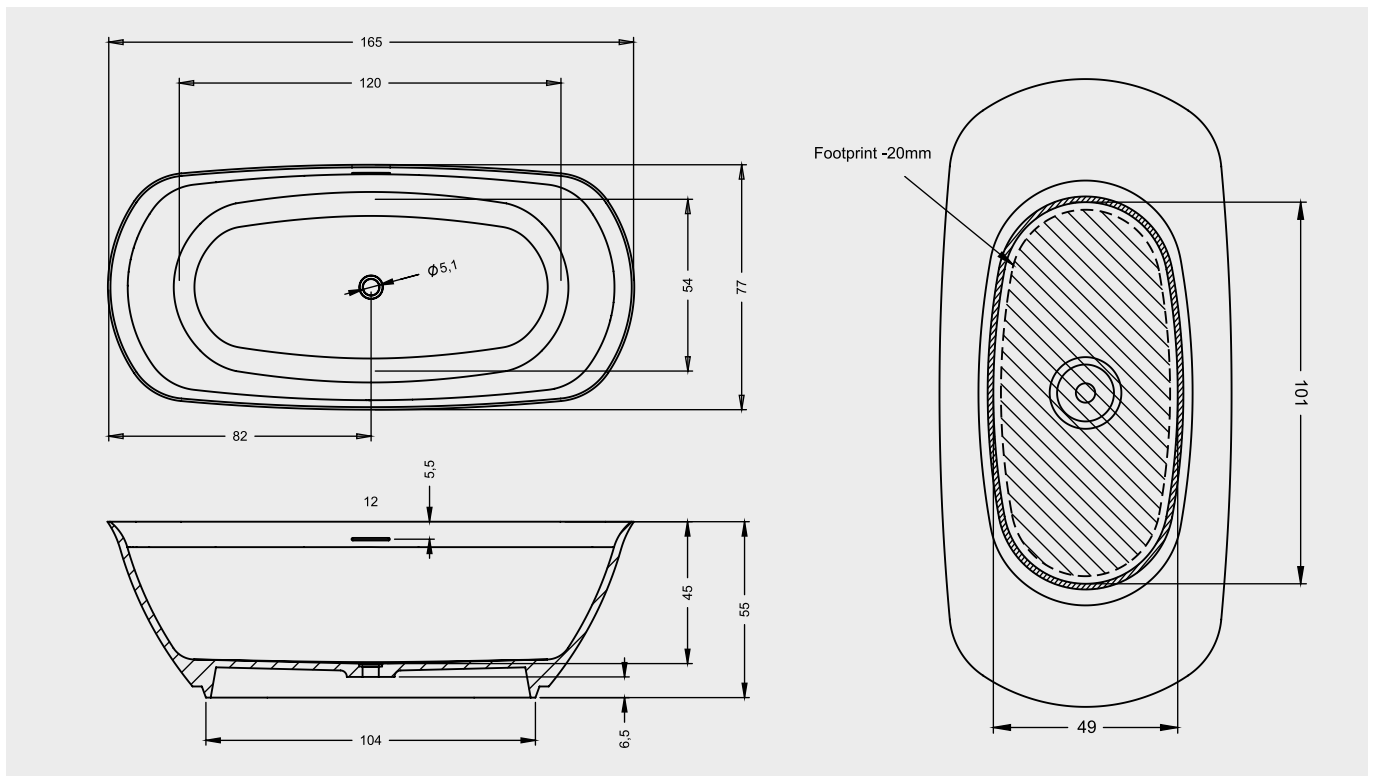

BILO

This matt white solid surface freestanding bathtub from the FromScratch series is a symmetrical bath with a beautiful receding edge at the bottom of the bath. The bathtub rim is shaped ground upwards to a minimum wall thickness. In the bottom is a pop-up in the same color as the bathtub itself. The bathtub has a lot of interior space despite the bath's modest exterior dimensions. The outside of the bath can be sprayed in a Sikkens or standard RAL color. A specific back / headrest has been designed for this bath, which contributes to the comfortable lying shape of this bath.

Article nr.	Volume* (ltr)	Weight (kg)
B128001105	223	145

* The contents of the baths are measured including the (average) volume of one person.

Included

pop-up with white cover

Solid maintenance set

Siphon