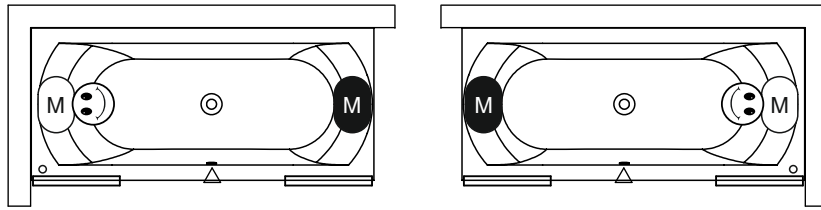

LIMA

This high-gloss white acrylic bath has a back that is round shaped in two-ways, creating a comfortable lying shape. It is bath is symmetrical in the larger sizes. The smaller sizes only have a right-hand version. The bath is also in at the foot end rounded in two directions. The bath drain is located in the middle of the bottom. You will find the drain knob on the long side of the bath.

Additional to purchase

*Bij whirlpools is de
poetset inbegrepen!*

207095 90 cm width baths
207093 rest of the baths

Mc Alpine
208869 90 cm width
208867 other widths

Riho black
208711

Viega Multiplex
208874 90 cm width
208873 other widths

Viega Multplex Trio
208876 90 cm width
208875 other widths

Optional to purchase

Headrest 19
207043

Headrest 19
207044

Headrest 13
207035

Headrest 13
207036

See next
page

Inspection hatch
207019

Data is subject to changes and/or errors

Right type

Left type

-  Motor in Air or Flow (Hydro or Aero)
Hydro motor in Joy and Bliss (Hydro + Aero)
-  Aero Motor in Joy and Bliss (Hydro + Aero)
-  Control panel
-  Cleanpool inlet
-  Service hatch