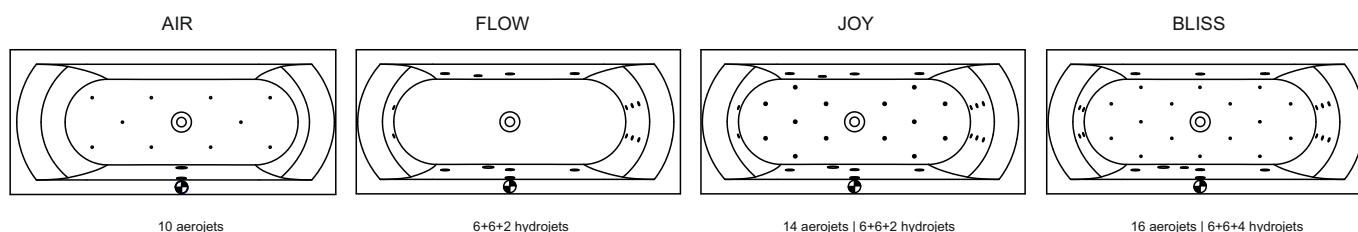

LIMA

This high-gloss white acrylic bath has a back that is round shaped in two-ways, creating a comfortable lying shape. It is bath is symmetrical in the larger sizes. The smaller sizes only have a right-hand version. The bath is also in at the foot end rounded in two directions. The bath drain is located in the middle of the bottom. You will find the drain knob on the long side of the bath.

Article nr.	L x W x H (cm)	Volume* (ltr)	Weight (kg)	Water height (cm)	Option Rihopool**
B049001005	150 x 70 x 45	80	19	37	Air / Flow / Joy / Bliss
B050001005	160 x 70 x 45	95	21	37	Air / Flow / Joy / Bliss
B051001005	170 x 75 x 45	130	23	37	Air / Flow / Joy / Bliss
B052001005	180 x 80 x 49	195	27	41	Air / Flow / Joy / Bliss
B053001005	190 x 90 x 49	240	30	41	Air / Flow / Joy / Bliss
B054001005	200 x 90 x 49,5	270	30	41	Air / Flow / Joy / Bliss

* The contents of the baths are measured including the (average) volume of one person.

** Rihopool whirlpool systems already include a legset.

10 aer jets

6+6+2 hydro jets

14 aer jets | 6+6+2 hydro jets

16 aer jets | 6+6+4 hydro jets