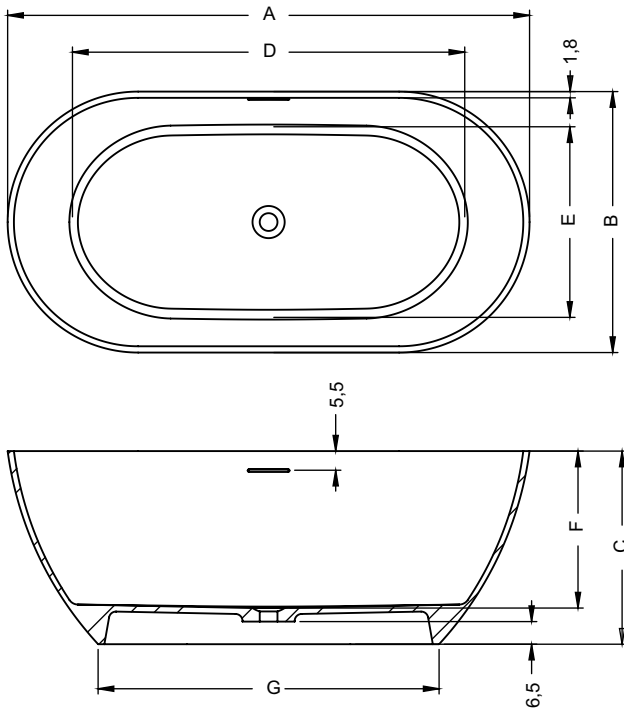

This makes them very durable, easy to maintain, and scratch-resistant.

Article nr.	L x W x H (cm)	Volume*(ltr)	Weight (kg)	Colour	Water depth (cm)
B119001105	150 x 75 x 55,5	205	115	white	50
B118001105	170 x 75 x 55,5	275	140	white	50
B118001Z22	170 x 75 x 55,5	275	140	Moss green	50
B118001106	170 x 75 x 55,5	275	140	Pebble grey	50
B118001080	170 x 75 x 55,5	275	140	Anthracite matt	50

* The contents of the bathtub is measured including the (average) volume of one person.

Included

pop-up with cover

Solid maintenance set

Siphon

Optional to purchase

Clour Sikkens (Only for white Bilbao)

Headrest 207041

pop-up cover white 209572

pop-up cover Moss green 216023

pop-up cover Pebble grey 216012

pop-up cover Anthracite matt 216018

pop-up cover Black 208699

Bamboo planchet

	Bilbao 150	Bilbao 170
White	207003	207004
Zwart	211420	211421

Data is subject to changes and/or errors

From bottom

Article nr.	A (cm)	B (cm)	C (cm)	D (cm)	E (cm)	F (cm)	G (cm)
B119001105	150	75	55,5	113	55	45	96
B118001105	170	80	55,5	133	60	45	118
B118001Z22	170	80	55,5	133	60	45	118
B118001106	170	80	55,5	133	60	45	118
B118001080	170	80	55,5	133	60	45	118