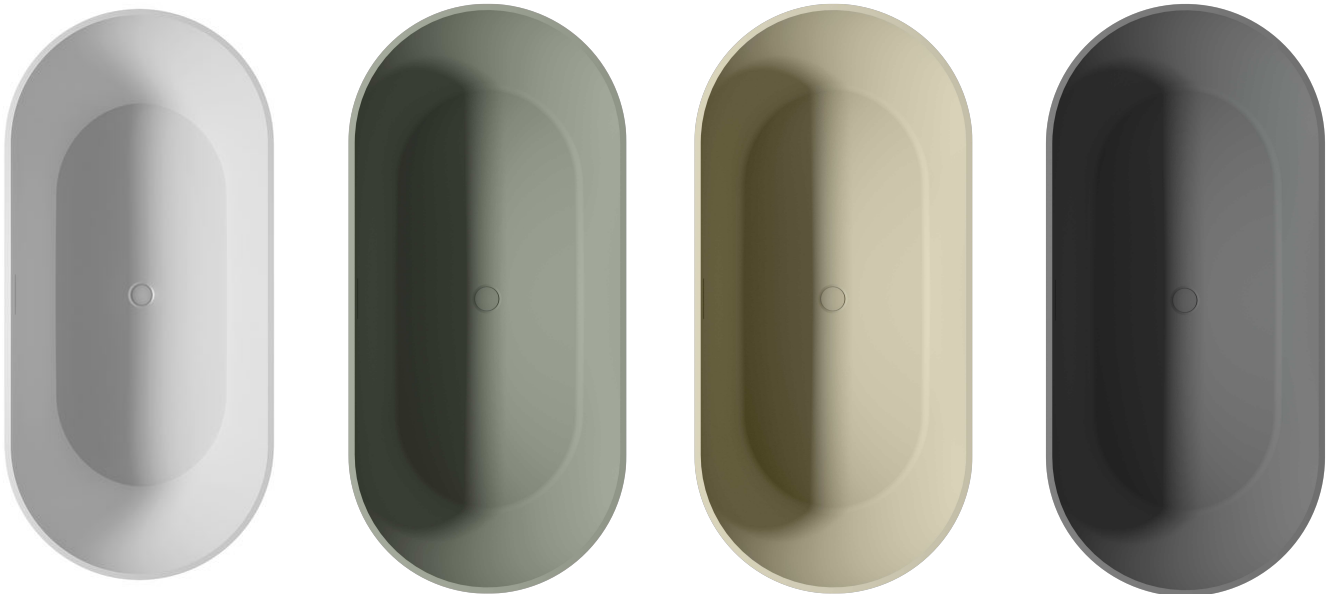

BILBAO

For a stylish bathroom with natural tones, the Bilbao bathtub is perfect in one of these full solid colors: Matt White, Moss Green, Pebble Grey and Anthracite Matt. The moss green color also makes its appearance in our FromScratch furniture range and therefore can be beautifully combined with it. The natural loam color can be combined with the similar Sand Taupe shade which is also new in our furniture range. For a beautiful concrete-look bathroom, you can then combine the Bilbao in anthracite with the Isola shower floor in the same anthracite. Just like the white variants, these freestanding baths consist of the same material and are colored throughout.

This makes them very durable, easy to maintain, and scratch-resistant.

Article nr.	L x W x H (cm)	Volume*(ltr)	Weight (kg)	Colour	Water depth (cm)
B119001105	150 x 75 x 55,5	205	115	white	50
B118001105	170 x 75 x 55,5	275	140	white	50
B118001Z22	170 x 75 x 55,5	275	140	Moss green	50
B118001106	170 x 75 x 55,5	275	140	Pebble grey	50
B118001080	170 x 75 x 55,5	275	140	Anthracite matt	50

* The contents of the bathtub is measured including the (average) volume of one person.

Included

pop-up with cover

Solid maintenance set

Siphon

Optional to purchase

Clour Sikkens (Only for white Bilbao)

Headrest 207041