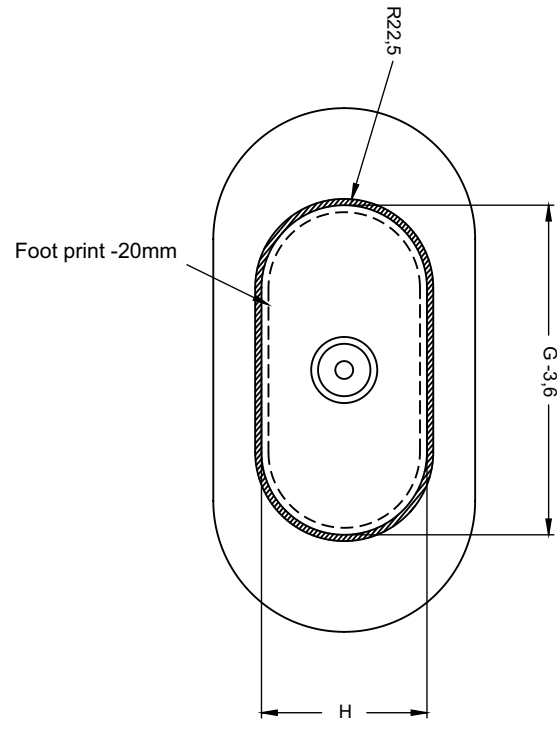

This makes them very durable, easy to maintain, and scratch-resistant.

Article nr.	L x W x H (cm)	Volume*(ltr)	Weight (kg)	Colour	Water depth (cm)
B119001105	150 x 75 x 55,5	205	115	white	50
B118001105	170 x 75 x 55,5	275	140	white	50
B118001Z22	170 x 75 x 55,5	275	140	Moss green	50
B118001106	170 x 75 x 55,5	275	140	Pebble grey	50
B118001080	170 x 75 x 55,5	275	140	Anthracite matt	50

pop-up cover white 209572

pop-up cover Moss green 216023

pop-up cover Pebble grey 216012

pop-up cover Anthracite matt 216018

pop-up cover Black 208699

Bamboo planchet

	Bilbao 150	Bilbao 170
White	207003	207004
Zwart	211420	211421

Data is subject to changes and/or errors

From bottom

Article nr.	A (cm)	B (cm)	C (cm)	D (cm)	E (cm)	F (cm)	G (cm)
B119001105	150	75	55,5	113	55	45	96
B118001105	170	80	55,5	133	60	45	118
B118001Z22	170	80	55,5	133	60	45	118
B118001106	170	80	55,5	133	60	45	118
B118001080	170	80	55,5	133	60	45	118