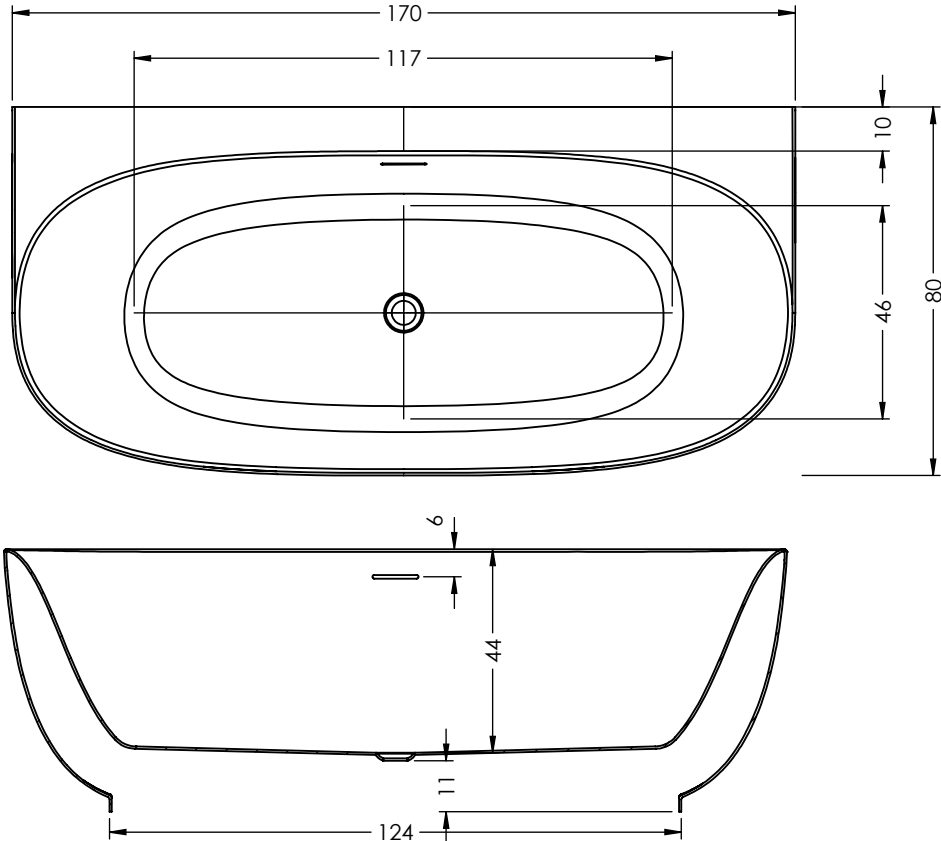

B163001

Data is subject to changes and/or errors