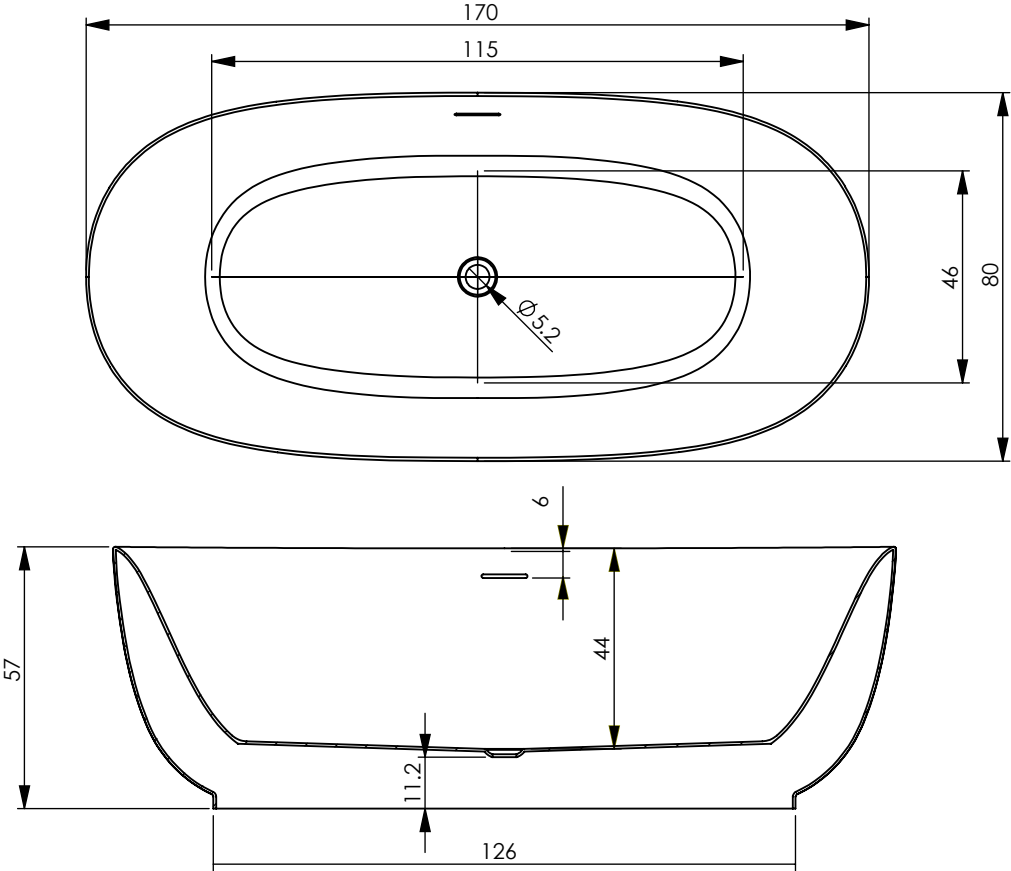

B162001

B163001

Data is subject to changes and/or errors