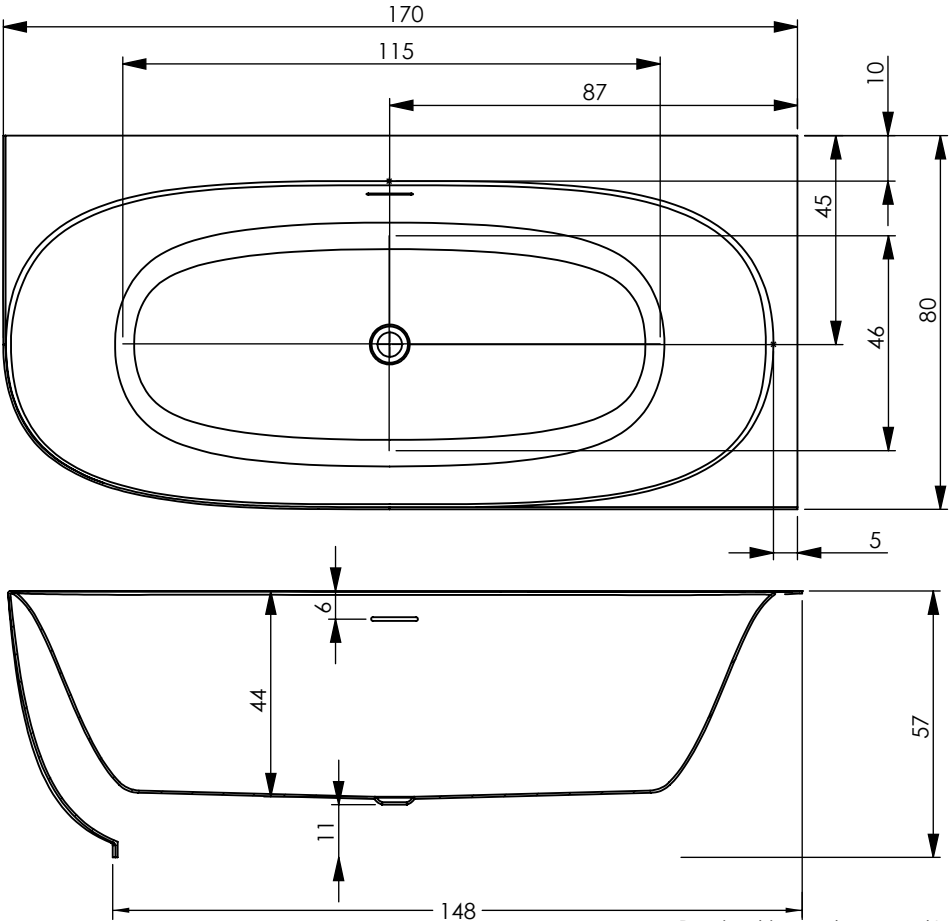

Data is subject to changes and/or errors