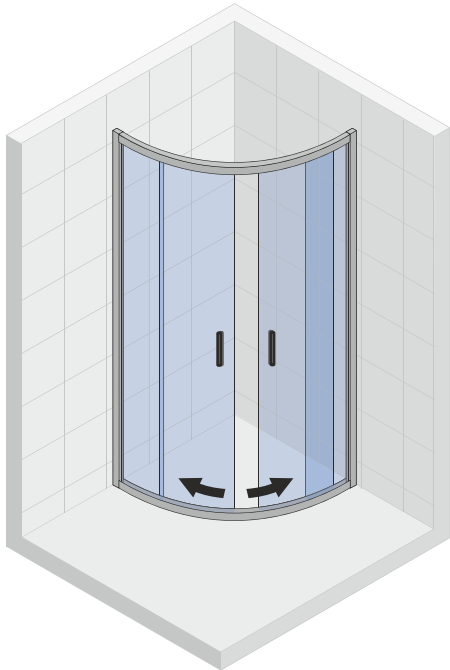

OCEAN Showerscreens

OCEAN O104

Niche

OCEAN O203

Corner

OCEAN O104

The Ocean cabins with sliding door (roller mechanism), are modern and look elegant and provide barrier-free access to the shower area. The polished aluminium profiles and the 8 mm thick glass provided with Riho Shield, guarantee a good pricequality ratio.

The niche door has a fixed wall and a door that can be mounted on the left or the right side.

Hardened glass with Riho-Shield

CE approved, according to EN12150-1

Thickness of the glass is 6mm

Glass thickness of the bended glass

Profile at the bottom acts as a dam against water spraying on the showertray and splashes of water

Article number	H x W (cm)	A (cm)	B (cm)	Glass (mm)
G006001120	200 x 100	98 - 100	45,8 - 47,8	6
G006002120	200 x 120	118 - 120	55,8 - 57,8	6
G006003120	200 x 140	138 - 140	65,8 - 67,8	6

Corner unit with sliding door combined with a fixed glass part and a fixed glass wall.

Available per size in a left and a right version.

Hardened glass with Riho-Shield

CE approved, according to EN12150-1