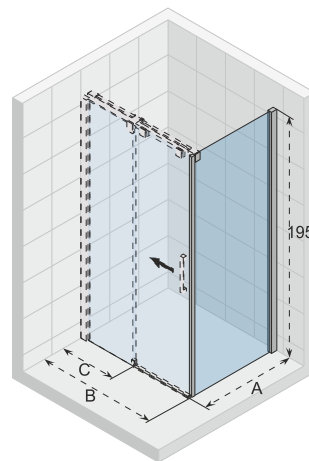

The niche door has a fixed wall and a door that can be mounted on the left or the right side.

Hardened glass with Riho-Shield

CE approved, according to EN12150-1

Thickness of the glass is 6mm

Glass thickness of the bended glass

Profile at the bottom acts as a dam against water spraying on the showertray and splashes of water

Article number	H x W (cm)	A (cm)	B (cm)	Glass (mm)
G006001120	200 x 100	98 - 100	45,8 - 47,8	6
G006002120	200 x 120	118 - 120	55,8 - 57,8	6
G006003120	200 x 140	138 - 140	65,8 - 67,8	6

Corner unit with sliding door combined with a fixed glass part and a fixed glass wall.

Available per size in a left and a right version.

Hardened glass with Riho-Shield

CE approved, according to EN12150-1

Thickness of the glass is 6mm

Profile at the bottom acts as a dam against water spraying on the showertray and splashes of water

Article number	H x W (cm)	A (cm)	B (cm)	C (cm)	Glass (mm)
G006004120 (L) G006005120 (R)	195 x 100x 80	76,5 - 78	96,5 - 99	45,8 - 47,8	8
G006006120 (L) G006007120 (R)	195 x 120x 80	76,5 - 78	116,5 - 119	55,8 - 57,8	8
G006008120 (L) G006009120 (R)	195 x 140x 80	76,5 - 78	136,5 - 139	65,8 - 67,8	8
G006010120 (L) G006011120 (R)	195 x 100x 90	86,5 - 88	96,5 - 99	45,8 - 47,8	8
G006012120 (L) G006013120 (R)	195 x 120x 90	86,5 - 88	116,5 - 119	55,8 - 57,8	8
G006014120 (L) G006015120 (R)	195 x 140x 90	86,5 - 88	136,5 - 139	65,8 - 67,8	8
G006016120 (L) G006017120 (R)	195 x 100x 100	96,5 - 98	96,5 - 99	45,8 - 47,8	8
G006018120 (L) G006019120 (R)	195 x 120x 100	96,5 - 98	116,5 - 119	55,8 - 57,8	8
G006020120 (L) G006021120 (R)	195 x 140x 100	96,5 - 98	136,5 - 139	65,8 - 67,8	8