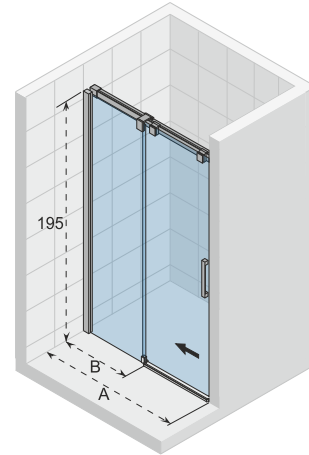

OCEAN Showerscreens

OCEAN O104

Niche

OCEAN O203

Corner

OCEAN O104

The Ocean cabins with sliding door (roller mechanism), are modern and look elegant and provide barrier-free access to the shower area. The polished aluminium profiles and the 8 mm thick glass provided with Riho Shield, guarantee a good pricequality ratio.

The niche door has a fixed wall and a door that can be mounted on the left or the right side.

Hardened glass with Riho-Shield

CE approved, according to EN12150-1

Thickness of the glass is 6mm

Glass thickness of the bended glass

Profile at the bottom acts as a dam against water spraying on the showertray and splashes of water

Article number	H x W (cm)	A (cm)	B (cm)	Glass (mm)
G006001120	200 x 100	98 - 100	45,8 - 47,8	6
G006002120	200 x 120	118 - 120	55,8 - 57,8	6
G006003120	200 x 140	138 - 140	65,8 - 67,8	6

Thickness of the glass is 6mm

Profile at the bottom acts as a dam against water spraying on the showertray and splashes of water

Article number	H x W (cm)	A (cm)	B (cm)	C (cm)	Glass (mm)
G006004120 (L) G006005120 (R)	195 x 100x 80	76,5 - 78	96,5 - 99	45,8 - 47,8	8
G006006120 (L) G006007120 (R)	195 x 120x 80	76,5 - 78	116,5 - 119	55,8 - 57,8	8
G006008120 (L) G006009120 (R)	195 x 140x 80	76,5 - 78	136,5 - 139	65,8 - 67,8	8
G006010120 (L) G006011120 (R)	195 x 100x 90	86,5 - 88	96,5 - 99	45,8 - 47,8	8
G006012120 (L) G006013120 (R)	195 x 120x 90	86,5 - 88	116,5 - 119	55,8 - 57,8	8
G006014120 (L) G006015120 (R)	195 x 140x 90	86,5 - 88	136,5 - 139	65,8 - 67,8	8
G006016120 (L) G006017120 (R)	195 x 100x 100	96,5 - 98	96,5 - 99	45,8 - 47,8	8
G006018120 (L) G006019120 (R)	195 x 120x 100	96,5 - 98	116,5 - 119	55,8 - 57,8	8
G006020120 (L) G006021120 (R)	195 x 140x 100	96,5 - 98	136,5 - 139	65,8 - 67,8	8