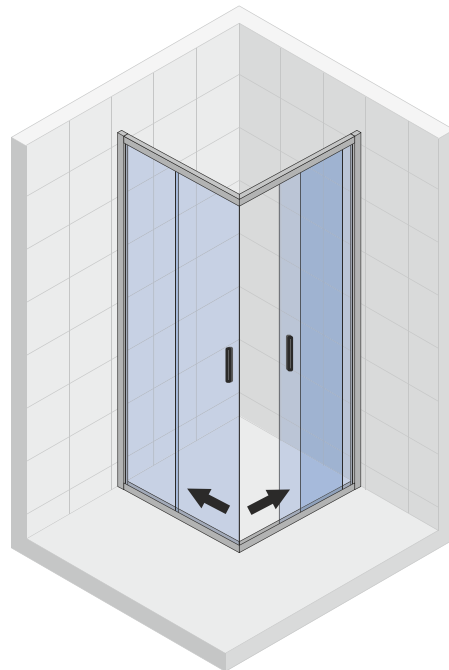

OCEAN Showerscreens

OCEAN O104

Niche

OCEAN O203

Corner

OCEAN O104

The Ocean cabins with sliding door (roller mechanism), are modern and look elegant and provide barrier-free access to the shower area. The polished aluminium profiles and the 8 mm thick glass provided with Riho Shield, guarantee a good pricequality ratio.

The niche door has a fixed wall and a door that can be mounted on the left or the right side.

Hardened glass with Riho-Shield

CE approved, according to EN12150-1

Thickness of the glass is 6mm

Glass thickness of the bended glass

Profile at the bottom acts as a dam against water spraying on the showertray and splashes of water

Article number	H x W (cm)	A (cm)	B (cm)	Glass (mm)
G006001120	200 x 100	98 - 100	45,8 - 47,8	6
G006002120	200 x 120	118 - 120	55,8 - 57,8	6
G006003120	200 x 140	138 - 140	65,8 - 67,8	6

Corner unit with sliding door combined with a fixed glass part and a fixed glass wall.

Available per size in a left and a right version.

Hardened glass with Riho-Shield

CE approved, according to EN12150-1