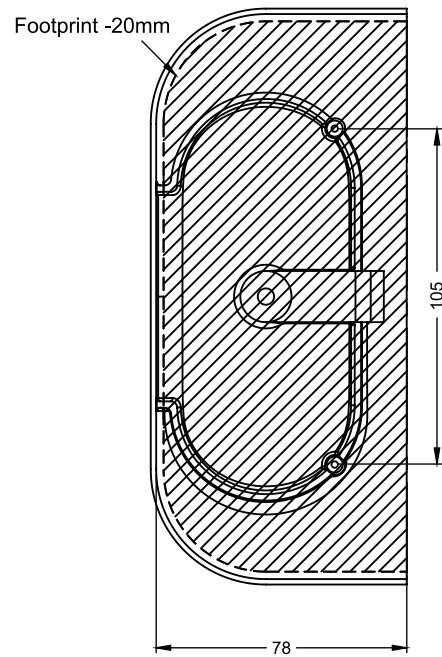

VALOR B2W

This matt white semi-detached solid surface bath is a symmetrical bath with a beautiful, sleek, continuous bath wall. In the bottom is a pop-up in the same color as the bath itself. Essence back-2-wall has a lot of interior space despite the bathtub's modest exterior dimensions. The outside of the bath can be sprayed in a Sikkens or standard RAL color. A compact headrest has been designed for this bath, which contributes to the already existing comfortable lying shape of this bath. This bath also has a freestanding variant with the same sleek design.

Article nr.	Volume* (ltr)	Weight (kg)
B131001105	242	170

* The contents of the baths are measured including the (average) volume of one person.

Included

pop-up with white cover

Solid maintenance set

Siphon