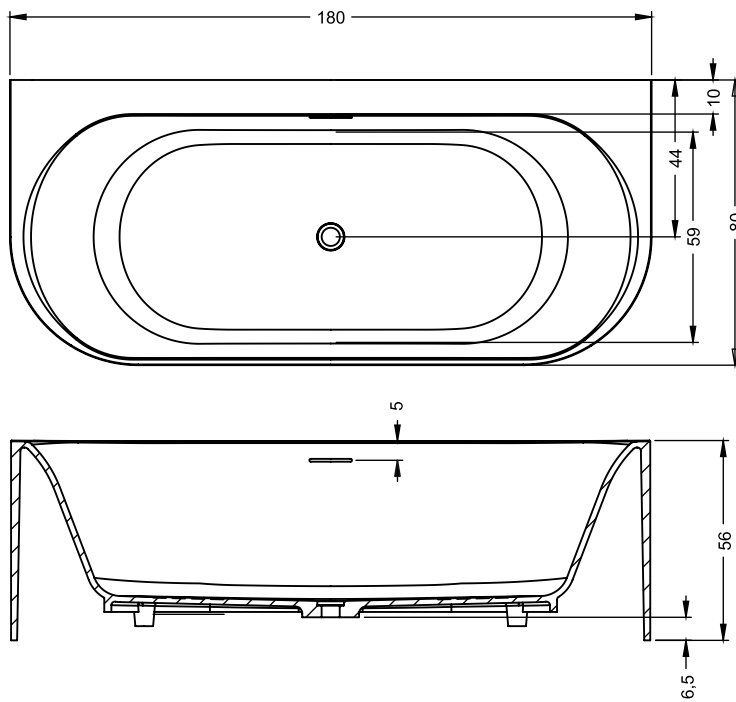

VALOR B2W

This matt white semi-detached solid surface bath is a symmetrical bath with a beautiful, sleek, continuous bath wall. In the bottom is a pop-up in the same color as the bath itself. Essence back-2-wall has a lot of interior space despite the bathtub's modest exterior dimensions. The outside of the bath can be sprayed in a Sikkens or standard RAL color. A compact headrest has been designed for this bath, which contributes to the already existing comfortable lying shape of this bath. This bath also has a freestanding variant with the same sleek design.

Article nr.	Volume* (ltr)	Weight (kg)
B131001105	242	170

* The contents of the baths are measured including the (average) volume of one person.

Included

pop-up with white cover

Solid maintenance set

Siphon