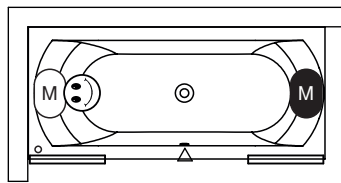

Additional to purchase

Whirlpools already include a legset!

207095 90 cm width baths
207093 rest of the baths

Mc Alpine
208869 90 cm width
208867 other widths

Riho black
208711

Viega Multiplex
208874 90 cm width
208873 other widths

Viega Multiplex Trio
208876 90 cm width
208875 other widths

Optional to purchase

Headrest 19
207043

Headrest 19
207044

Headrest 13
207035

Headrest 13
207036

See this page

Inspection hatch
207019

Right type