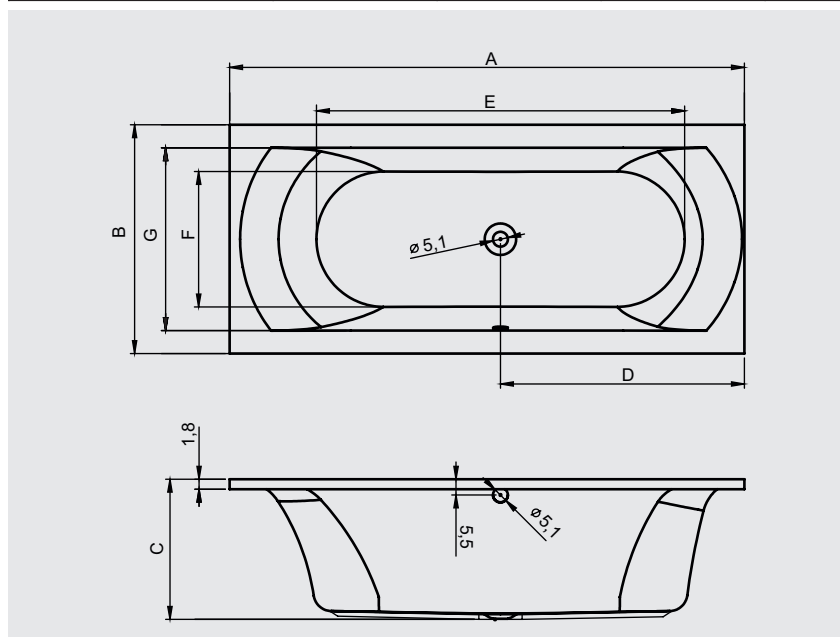

BATH SCREEN

Scandic X107	Scandic X108	Scandic X109	Scandic X109V	Scandic X409	Scandic X500	Novik Z107	Novik Z500	Grid GB501	Lucid GD501

Type	A	B	C	D	E	F	G
B139	150	70	45	70,4	100	39	54
B140	160	70	45	75,5	110	39	54
B141	170	75	45	80,5	120	44	59
B142	180	80	49	85,5	129	47	64
B143	190	90	49	95	130	57	74
B144	200	90	49,5	100	140	57	74