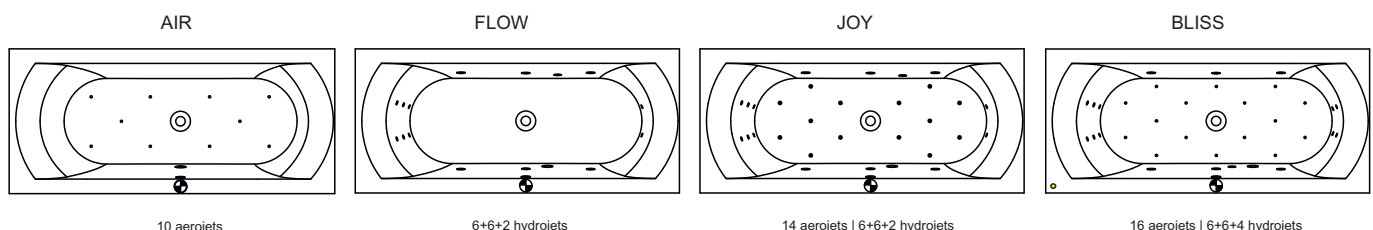

## LINARES

This high-gloss white acrylic bath has a back that is round shaped in two-ways, creating a comfortable lying shape. This bath is symmetrical in the larger sizes. The smaller sizes have only a right-hand version. The bath is also rounded in the foot end in two directions. The bath drain is located in the middle of the bottom and the drain knob is mounted on the long side of the bath.

Article nr.	L x W x H (cm)	Volume* (ltr)	Weight (kg)	Water height (cm)	Option Rihopool**
<b>B139001005</b>	150 x 70 x 45	80	19	37	Air / Flow / Joy / Bliss
<b>B140001005</b>	160 x 70 x 45	95	21	37	Air / Flow / Joy / Bliss
<b>B141001005</b>	170 x 75 x 45	130	23	37	Air / Flow / Joy / Bliss
<b>B141001105</b> matt white	170 x 75 x 45	130	23	37	x
<b>B142001005</b>	180 x 80 x 49	195	27	41	Air / Flow / Joy / Bliss
<b>B142001105</b> matt white	180 x 80 x 49	195	27	41	x
<b>B143001005</b>	190 x 90 x 49	240	30	41	Air / Flow / Joy / Bliss
<b>B143001105</b> matt white	190 x 90 x 49	240	30	41	x
<b>B144001005</b>	200 x 90 x 49,5	270	30	41	Air / Flow / Joy / Bliss
<b>B140007005 (R) P&amp;P*</b> <b>B140008005 (L) P&amp;P*</b>	160 x 70 x 62	95	39	37	x
<b>B141010005 (R) P&amp;P*</b> <b>B141011005 (L) P&amp;P*</b>	170 x 75 x 62	130	41	37	x
<b>B142010005 (R) P&amp;P*</b> <b>B142011005 (L) P&amp;P*</b>	180 x 80 x 62	195	45	41	x
<b>B143016005 (R) P&amp;P*</b> <b>B143017005 (L) P&amp;P*</b>	190 x 90 x 62	240	48	41	x
<b>B144011005 (R) P&amp;P*</b> <b>B144012005 (L) P&amp;P*</b>	200 x 90 x 62	270	48	41	x

\* Plug&Play are versions with acryl bonded panels for corner placing. These baths include a legset

\*\* The contents of the baths are measured including the (average) volume of one person.

\*\*\* Rihopool whirlpool systems already include a legset.