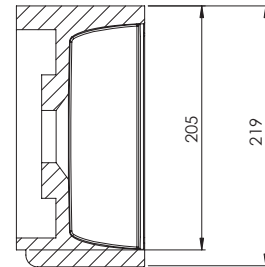

### Characteristic

- Solid surface
- Left and right option
- wall mounted
- combination with base cab.

Washbowl	Article Nr.	WxDxH (cm)	Weight (kg)
Right Matt white	W045003105	44x22x10.8	6.5
Left Matt white	W045004105	44x22x10.8	6.5