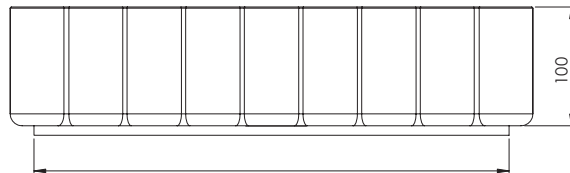

### Characteristic

- Solid surface
- Left and right option
- wall mounted
- combination with base cab.

Washbowl	Article Nr.	WxDxH (cm)	Weight (kg)
Right Matt white	W045003105	44x22x10.8	6.5
Left Matt white	W045004105	44x22x10.8	6.5