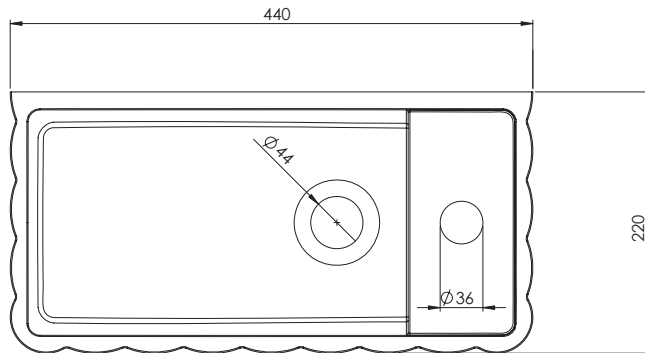

### Characteristic

- Solid surface
- Left and right option
- wall mounted
- combination with base cab.

Washbowl	Article Nr.	WxDxH (cm)	Weight (kg)
Right Matt white	W045003105	44x22x10.8	6.5
Left Matt white	W045004105	44x22x10.8	6.5