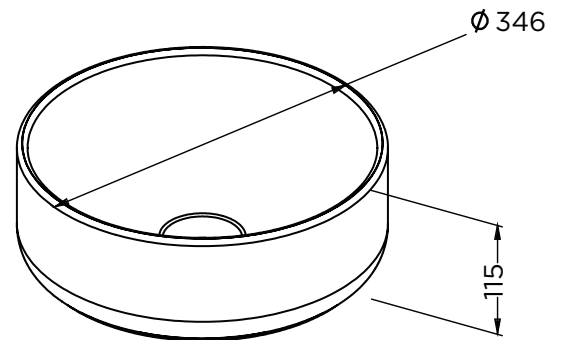

Data subject to change