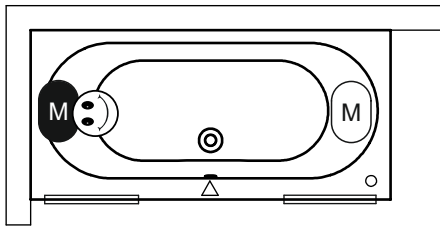

Article nr.	L x W x H (cm)	Volume* (ltr)	Weight (kg)	Water height (cm)	Option Rihopool**
<b>B055001005</b>	170 x 80 x 53	190	26	42	Air / Joy / Flow / Bliss
<b>B056001005</b>	180 x 80 x 53	210	28	42	Air / Joy / Flow / Bliss
<b>B057001005</b>	190 x 80 x 53	235	29	42	Air / Joy / Flow / Bliss

### Optional to purchase

Headrest 14  
207038

Headrest 14  
207037

Headrest 17  
207041

Headrest 19  
207043

Headrest 19  
207044

See overview

Inspection hatch  
207019

Data is subject to changes and/or errors

Right type

Left type

- Motor in Air or Flow (Hydro or Aero)  
Hydro motor in Joy and Bliss (Hydro + Aero)
- Aero Motor in Joy and Bliss (Hydro + Aero)
- Control panel
- Cleanpool inlet
- Service hatch