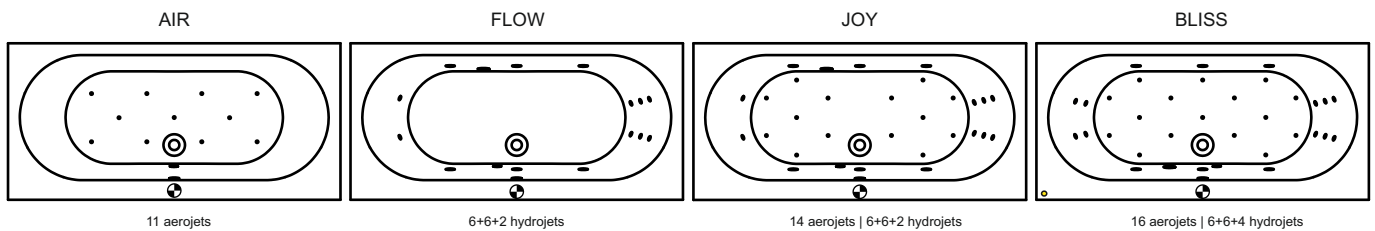

## CAROLINA

This high-gloss white acrylic bath has a timeless design and fits in both a classic and a modern bathroom. Carolina is a few centimeters deeper than other Riho built-in baths. The rounded back shape on both sides provides excellent support and a pleasant feel. The drain is located on the long side, so you can take a seat on both sides of the bathtub. In the larger sizes there is even enough space for two people.

Article nr.	L x W x H (cm)	Volume* (ltr)	Weight (kg)	Water height (cm)	Option Rihopool**
<b>B055001005</b>	170 x 80 x 53	190	26	42	Air / Joy / Flow / Bliss
<b>B056001005</b>	180 x 80 x 53	210	28	42	Air / Joy / Flow / Bliss
<b>B057001005</b>	190 x 80 x 53	235	29	42	Air / Joy / Flow / Bliss

\* The contents of the baths are measured including the (average) volume of one person.

\*\* Rihopool whirlpool systems already include a legset.