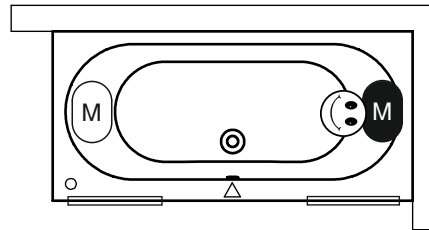

## CAROLINA

This high-gloss white acrylic bath has a timeless design and fits in both a classic and a modern bathroom. Carolina is a few centimeters deeper than other Riho built-in baths. The rounded back shape on both sides provides excellent support and a pleasant feel. The drain is located on the long side, so you can take a seat on both sides of the bathtub. In the larger sizes there is even enough space for two people.

Article nr.	L x W x H (cm)	Volume* (ltr)	Weight (kg)	Water height (cm)	Option Rihopool**
<b>B055001005</b>	170 x 80 x 53	190	26	42	Air / Joy / Flow / Bliss
<b>B056001005</b>	180 x 80 x 53	210	28	42	Air / Joy / Flow / Bliss
<b>B057001005</b>	190 x 80 x 53	235	29	42	Air / Joy / Flow / Bliss

### Optional to purchase

Headrest 14  
207038

Headrest 14  
207037

Headrest 17  
207041

Headrest 19  
207043

Headrest 19  
207044

See overview

Inspection hatch  
207019

Data is subject to changes and/or errors

Right type

Left type

- Motor in Air or Flow (Hydro or Aero)  
Hydro motor in Joy and Bliss (Hydro + Aero)
- Aero Motor in Joy and Bliss (Hydro + Aero)
- Control panel
- Cleanpool inlet
- Service hatch