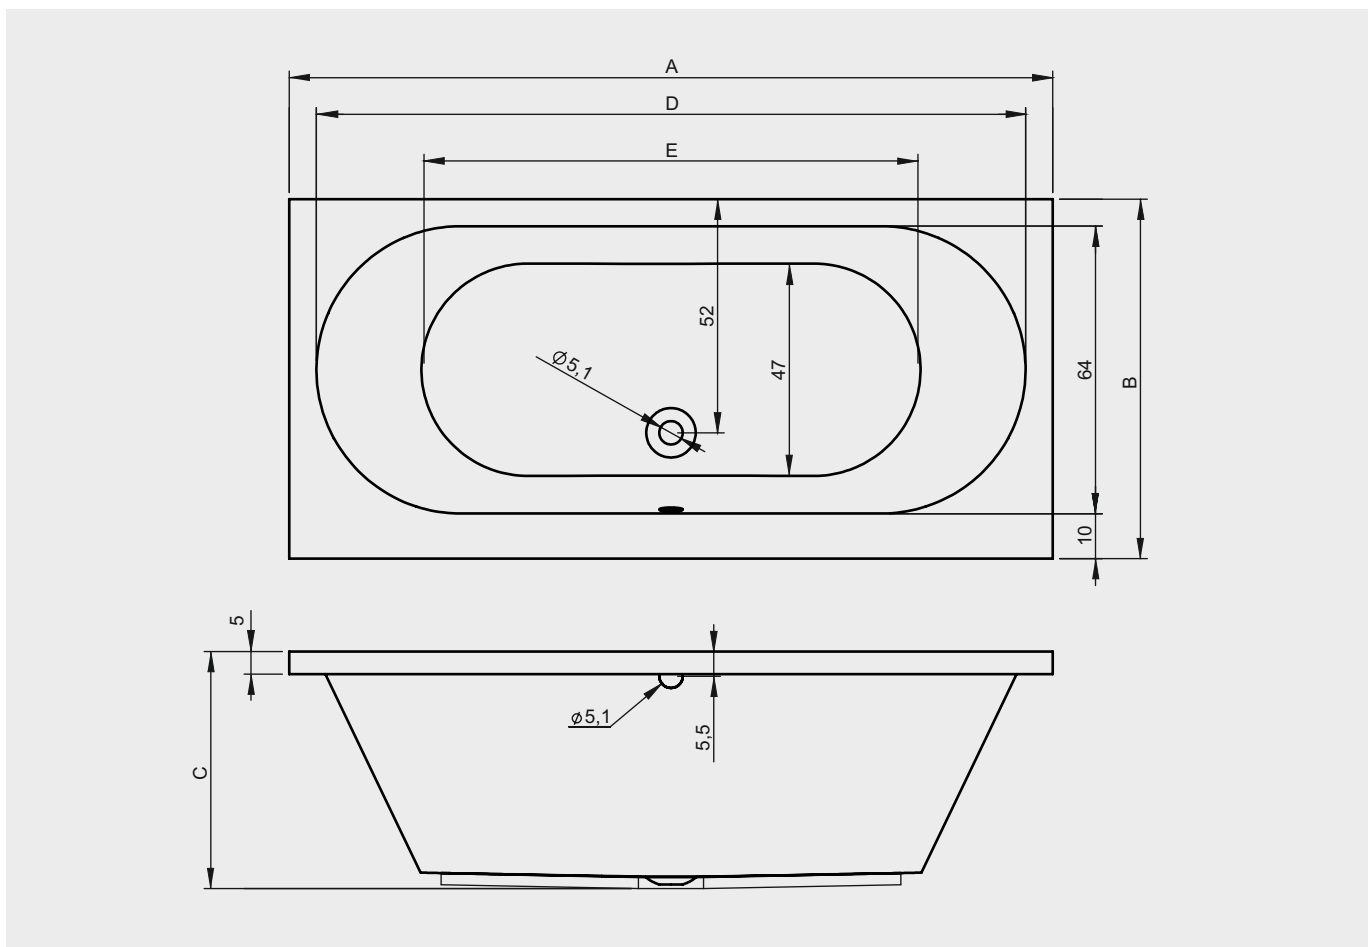

Data is subject to changes and/or errors