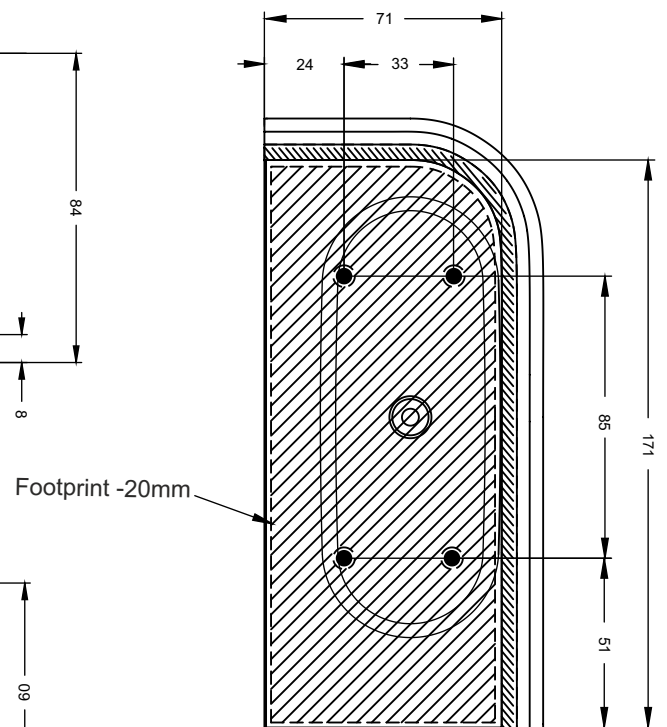

Article nr.	L x W x H (cm)	Volume* (ltr)	Gewicht (kg)	Colour	Riho Fall	Water depth (cm)	Whirlpool	Light
B087001005 (R)	184 x 84 x 60	230	36	Glossy white	x	38	Sparkle Mood	LED
B087007005 (R)				Glossy white	Chrome			
B087001105 (R)				Matt white	x			
B087007105 (R)				Matt white	Chrome			
B088001005 (L)	184 x 84 x 60	230	36	Glossy white	x	38		
B088007005 (L)				Glossy white	Chrome			
B088001105 (L)				Matt white	x			
B088007105 (L)				Matt white	Chrome			
B156001005 (R)	170 x 77 x 60	167	35	Glossy white	x	38		
B156007005 (R)				Glossy white	Chrome			
B156001105 (R)				Matt white	x			
B156007105 (R)				Matt white	Chrome			
B157001005 (L)	170 x 77 x 60	167	35	Glossy white	x	38		
B157007005 (L)				Glossy white	Chrome			
B157001105 (L)				Matt white	x			
B157007105 (L)				Matt white	Chrome			

Black
211421

B156 Right

B157 Left

Data is subject to changes and/or errors

B087 Right

From bottom

B088 Left

From bottom