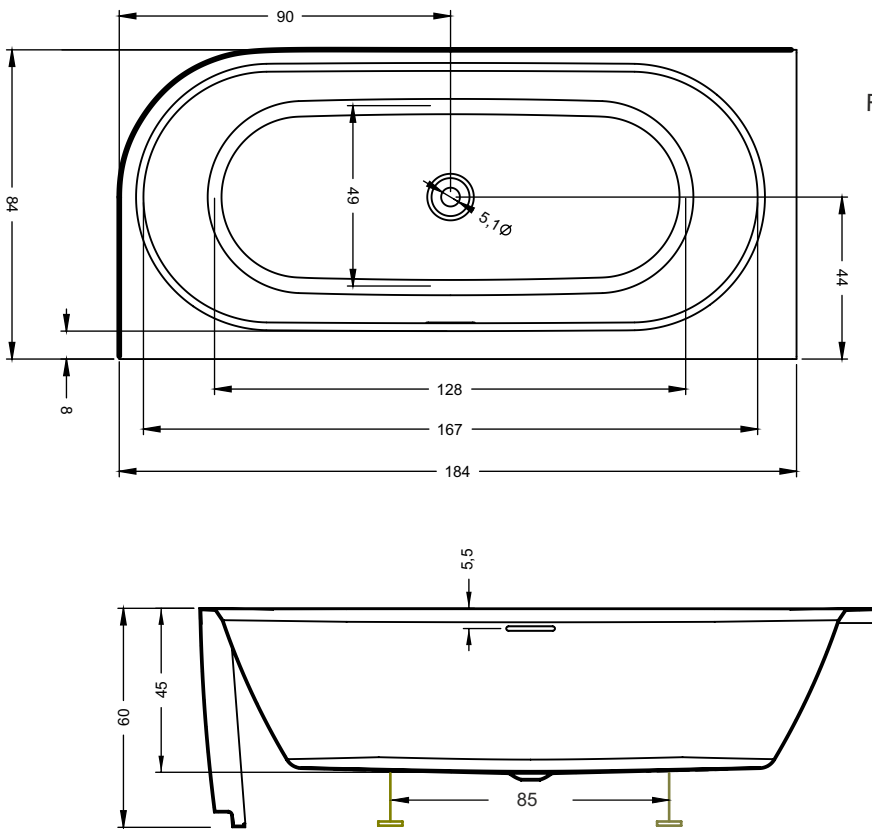

DESIRE CORNER

Desire Corner is available in glossy white or matt white acrylic. The oval-shaped bath is semi-detached and available in a left and right version. The smooth overflow opening can be used for the integrated bath filler Riho Fall; a system to fill the bath through the overflow opening that makes a separate tap unnecessary. Desire comes with frame, siphon and pop-up, which allows for quick assembly. A completely freestanding (Desire) and back-2-wall version of this model is also available.

Article nr.	L x W x H (cm)	Volume* (ltr)	Gewicht (kg)	Colour	Riho Fall	Water depth (cm)	Whirlpool	Light
B087001005 (R)	184 x 84 x 60	230	36	Glossy white	x	38	Sparkle Mood	LED
B087007005 (R)				Glossy white	Chrome			
B087001105 (R)				Matt white	x			
B087007105 (R)				Matt white	Chrome			
B088001005 (L)	184 x 84 x 60	230	36	Glossy white	x	38		
B088007005 (L)				Glossy white	Chrome			
B088001105 (L)				Matt white	x			
B088007105 (L)				Matt white	Chrome			
B156001005 (R)	170 x 77 x 60	167	35	Glossy white	x	38		
B156007005 (R)				Glossy white	Chrome			
B156001105 (R)				Matt white	x			
B156007105 (R)				Matt white	Chrome			
B157001005 (L)	170 x 77 x 60	167	35	Glossy white	x	38		
B157007005 (L)				Glossy white	Chrome			
B157001105 (L)				Matt white	x			
B157007105 (L)				Matt white	Chrome			

Black
211421

B156 Right

B157 Left

Data is subject to changes and/or errors

B087 Right

From bottom

B088 Left

From bottom