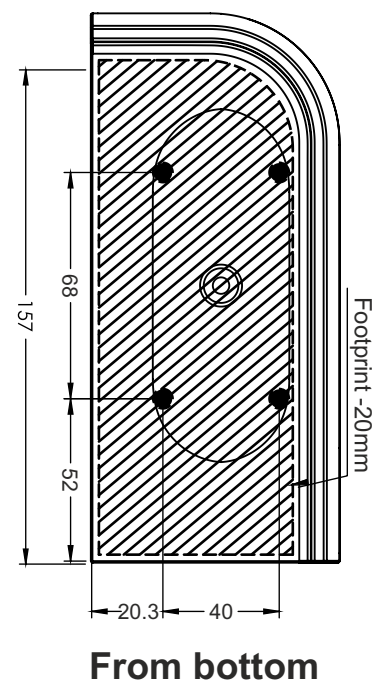

DESIRE CORNER

Desire Corner is available in glossy white or matt white acrylic. The oval-shaped bath is semi-detached and available in a left and right version. The smooth overflow opening can be used for the integrated bath filler Riho Fall; a system to fill the bath through the overflow opening that makes a separate tap unnecessary. Desire comes with frame, siphon and pop-up, which allows for quick assembly. A completely freestanding (Desire) and back-2-wall version of this model is also available.

Article nr.	L x W x H (cm)	Volume* (ltr)	Gewicht (kg)	Colour	Riho Fall	Water depth (cm)	Whirlpool	Light
B087001005 (R)	184 x 84 x 60	230	36	Glossy white	x	38	Sparkle Mood	LED
B087007005 (R)				Glossy white	Chrome			
B087001105 (R)				Matt white	x			
B087007105 (R)				Matt white	Chrome			
B088001005 (L)	184 x 84 x 60	230	36	Glossy white	x	38		
B088007005 (L)				Glossy white	Chrome			
B088001105 (L)				Matt white	x			
B088007105 (L)				Matt white	Chrome			
B156001005 (R)	170 x 77 x 60	167	35	Glossy white	x	38		
B156007005 (R)				Glossy white	Chrome			
B156001105 (R)				Matt white	x			
B156007105 (R)				Matt white	Chrome			
B157001005 (L)	170 x 77 x 60	167	35	Glossy white	x	38		
B157007005 (L)				Glossy white	Chrome			
B157001105 (L)				Matt white	x			
B157007105 (L)				Matt white	Chrome			

Black
211421

B156 Right

B157 Left

Data is subject to changes and/or errors

B087 Right

From bottom

B088 Left

From bottom