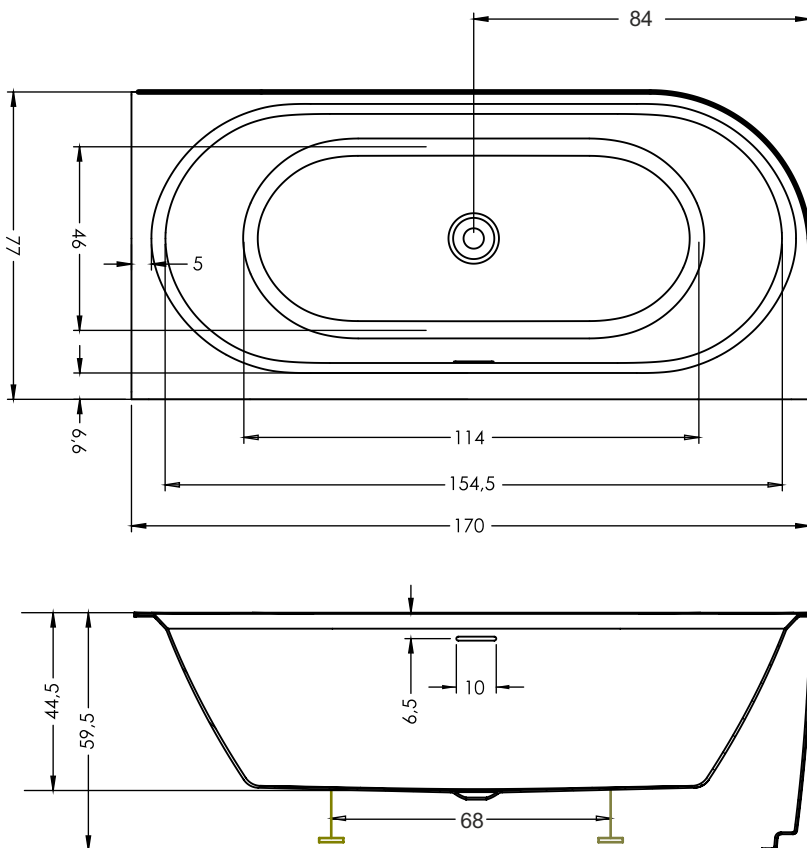

DESIRE CORNER

Desire Corner is available in glossy white or matt white acrylic. The oval-shaped bath is semi-detached and available in a left and right version. The smooth overflow opening can be used for the integrated bath filler Riho Fall; a system to fill the bath through the overflow opening that makes a separate tap unnecessary. Desire comes with frame, siphon and pop-up, which allows for quick assembly. A completely freestanding (Desire) and back-2-wall version of this model is also available.

Article nr.	L x W x H (cm)	Volume* (ltr)	Gewicht (kg)	Colour	Riho Fall	Water depth (cm)	Whirlpool	Light
B087001005 (R)	184 x 84 x 60	230	36	Glossy white	x	38	Sparkle Mood	LED
B087007005 (R)				Glossy white	Chrome			
B087001105 (R)				Matt white	x			
B087007105 (R)				Matt white	Chrome			
B088001005 (L)	184 x 84 x 60	230	36	Glossy white	x	38		
B088007005 (L)				Glossy white	Chrome			
B088001105 (L)				Matt white	x			
B088007105 (L)				Matt white	Chrome			
B156001005 (R)	170 x 77 x 60	167	35	Glossy white	x	38		
B156007005 (R)				Glossy white	Chrome			
B156001105 (R)				Matt white	x			
B156007105 (R)				Matt white	Chrome			
B157001005 (L)	170 x 77 x 60	167	35	Glossy white	x	38		
B157007005 (L)				Glossy white	Chrome			
B157001105 (L)				Matt white	x			
B157007105 (L)				Matt white	Chrome			

Black
211421

B156 Right

B157 Left

Data is subject to changes and/or errors

B087 Right

From bottom

B088 Left

From bottom