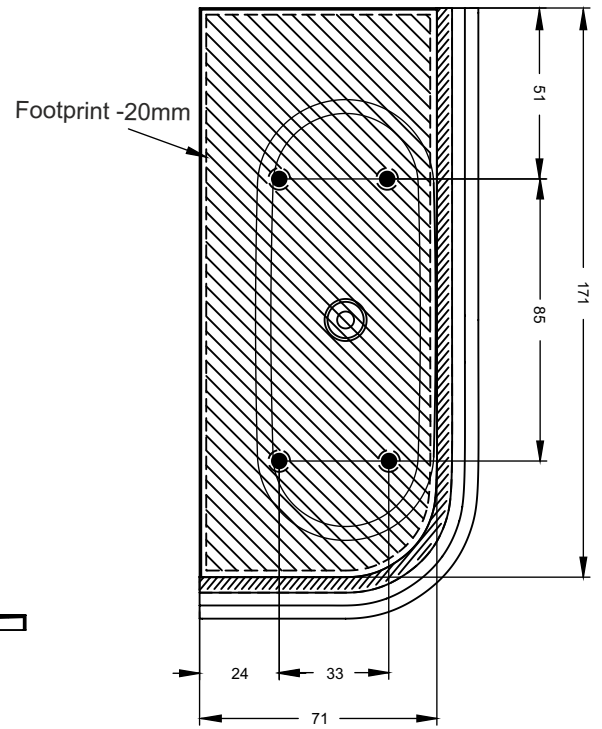

DESIRE CORNER

Desire Corner is available in glossy white or matt white acrylic. The oval-shaped bath is semi-detached and available in a left and right version. The smooth overflow opening can be used for the integrated bath filler Riho Fall; a system to fill the bath through the overflow opening that makes a separate tap unnecessary. Desire comes with frame, siphon and pop-up, which allows for quick assembly. A completely freestanding (Desire) and back-2-wall version of this model is also available.

Article nr.	L x W x H (cm)	Volume* (ltr)	Gewicht (kg)	Colour	Riho Fall	Water depth (cm)	Whirlpool	Light
B087001005 (R)	184 x 84 x 60	230	36	Glossy white	x	38	Sparkle Mood	LED
B087007005 (R)				Glossy white	Chrome			
B087001105 (R)				Matt white	x			
B087007105 (R)				Matt white	Chrome			
B088001005 (L)	184 x 84 x 60	230	36	Glossy white	x	38		
B088007005 (L)				Glossy white	Chrome			
B088001105 (L)				Matt white	x			
B088007105 (L)				Matt white	Chrome			
B156001005 (R)	170 x 77 x 60	167	35	Glossy white	x	38		
B156007005 (R)				Glossy white	Chrome			
B156001105 (R)				Matt white	x			
B156007105 (R)				Matt white	Chrome			
B157001005 (L)	170 x 77 x 60	167	35	Glossy white	x	38		
B157007005 (L)				Glossy white	Chrome			
B157001105 (L)				Matt white	x			
B157007105 (L)				Matt white	Chrome			

Black
211421

B156 Right

B157 Left

Data is subject to changes and/or errors

B087 Right

From bottom

B088 Left

From bottom