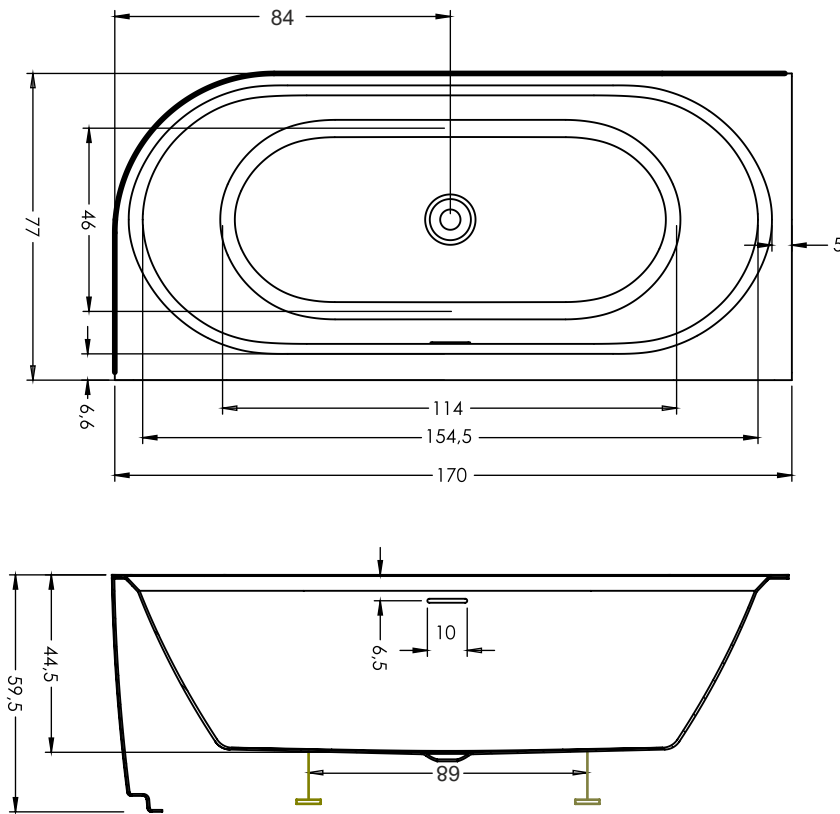

DESIRE CORNER

Desire Corner is available in glossy white or matt white acrylic. The oval-shaped bath is semi-detached and available in a left and right version. The smooth overflow opening can be used for the integrated bath filler Riho Fall; a system to fill the bath through the overflow opening that makes a separate tap unnecessary. Desire comes with frame, siphon and pop-up, which allows for quick assembly. A completely freestanding (Desire) and back-2-wall version of this model is also available.

Article nr.	L x W x H (cm)	Volume* (ltr)	Gewicht (kg)	Colour	Riho Fall	Water depth (cm)	Whirlpool	Light
B087001005 (R)	184 x 84 x 60	230	36	Glossy white	x	38	Sparkle Mood	LED
B087007005 (R)				Glossy white	Chrome			
B087001105 (R)				Matt white	x			
B087007105 (R)				Matt white	Chrome			
B088001005 (L)	184 x 84 x 60	230	36	Glossy white	x	38		
B088007005 (L)				Glossy white	Chrome			
B088001105 (L)				Matt white	x			
B088007105 (L)				Matt white	Chrome			
B156001005 (R)	170 x 77 x 60	167	35	Glossy white	x	38		
B156007005 (R)				Glossy white	Chrome			
B156001105 (R)				Matt white	x			
B156007105 (R)				Matt white	Chrome			
B157001005 (L)	170 x 77 x 60	167	35	Glossy white	x	38		
B157007005 (L)				Glossy white	Chrome			
B157001105 (L)				Matt white	x			
B157007105 (L)				Matt white	Chrome			

Stainless steel
208593

Matt black
208600

Headrest

White
207050

Anthracite
207051

Black
207052

Bamboo Shelf XL

White
207004

Black
211421

B156 Right

B157 Left

Data is subject to changes and/or errors

B087 Right

From bottom

B088 Left

From bottom