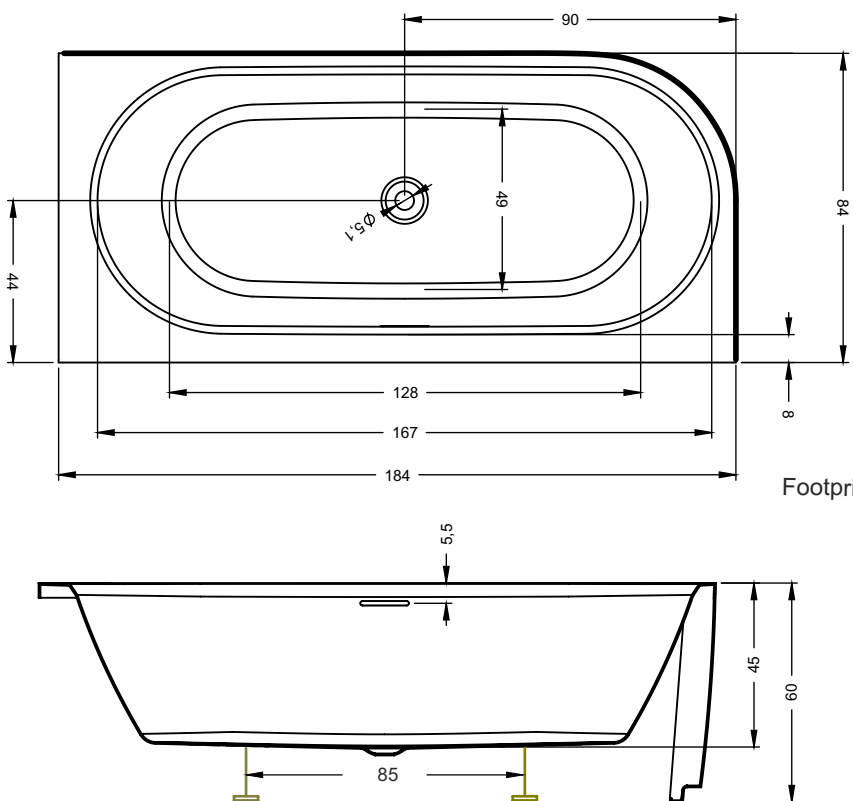

DESIRE CORNER

Desire Corner is available in glossy white or matt white acrylic. The oval-shaped bath is semi-detached and available in a left and right version. The smooth overflow opening can be used for the integrated bath filler Riho Fall; a system to fill the bath through the overflow opening that makes a separate tap unnecessary. Desire comes with frame, siphon and pop-up, which allows for quick assembly. A completely freestanding (Desire) and back-2-wall version of this model is also available.

Article nr.	L x W x H (cm)	Volume* (ltr)	Gewicht (kg)	Colour	Riho Fall	Water depth (cm)	Whirlpool	Light
B087001005 (R)	184 x 84 x 60	230	36	Glossy white	x	38	Sparkle Mood	LED
B087007005 (R)				Glossy white	Chrome			
B087001105 (R)				Matt white	x			
B087007105 (R)				Matt white	Chrome			
B088001005 (L)	184 x 84 x 60	230	36	Glossy white	x	38		
B088007005 (L)				Glossy white	Chrome			
B088001105 (L)				Matt white	x			
B088007105 (L)				Matt white	Chrome			
B156001005 (R)	170 x 77 x 60	167	35	Glossy white	x	38		
B156007005 (R)				Glossy white	Chrome			
B156001105 (R)				Matt white	x			
B156007105 (R)				Matt white	Chrome			
B157001005 (L)	170 x 77 x 60	167	35	Glossy white	x	38		
B157007005 (L)				Glossy white	Chrome			
B157001105 (L)				Matt white	x			
B157007105 (L)				Matt white	Chrome			

Black
211421

B156 Right

B157 Left

Data is subject to changes and/or errors

B087 Right

From bottom

B088 Left

From bottom