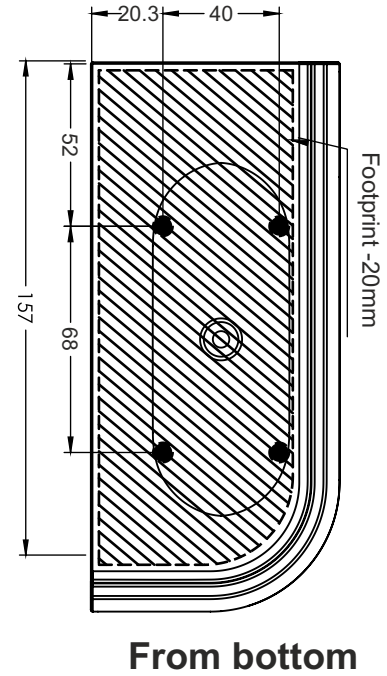

DESIRE CORNER

Desire Corner is available in glossy white or matt white acrylic. The oval-shaped bath is semi-detached and available in a left and right version. The smooth overflow opening can be used for the integrated bath filler Riho Fall; a system to fill the bath through the overflow opening that makes a separate tap unnecessary. Desire comes with frame, siphon and pop-up, which allows for quick assembly. A completely freestanding (Desire) and back-2-wall version of this model is also available.

Article nr.	L x W x H (cm)	Volume* (ltr)	Gewicht (kg)	Colour	Riho Fall	Water depth (cm)	Whirlpool	Light
B087001005 (R)	184 x 84 x 60	230	36	Glossy white	x	38	Sparkle Mood	LED
B087007005 (R)				Glossy white	Chrome			
B087001105 (R)				Matt white	x			
B087007105 (R)				Matt white	Chrome			
B088001005 (L)	184 x 84 x 60	230	36	Glossy white	x	38		
B088007005 (L)				Glossy white	Chrome			
B088001105 (L)				Matt white	x			
B088007105 (L)				Matt white	Chrome			
B156001005 (R)	170 x 77 x 60	167	35	Glossy white	x	38		
B156007005 (R)				Glossy white	Chrome			
B156001105 (R)				Matt white	x			
B156007105 (R)				Matt white	Chrome			
B157001005 (L)	170 x 77 x 60	167	35	Glossy white	x	38		
B157007005 (L)				Glossy white	Chrome			
B157001105 (L)				Matt white	x			
B157007105 (L)				Matt white	Chrome			

Black
211421

B156 Right

B157 Left

Data is subject to changes and/or errors

B087 Right

From bottom

B088 Left

From bottom