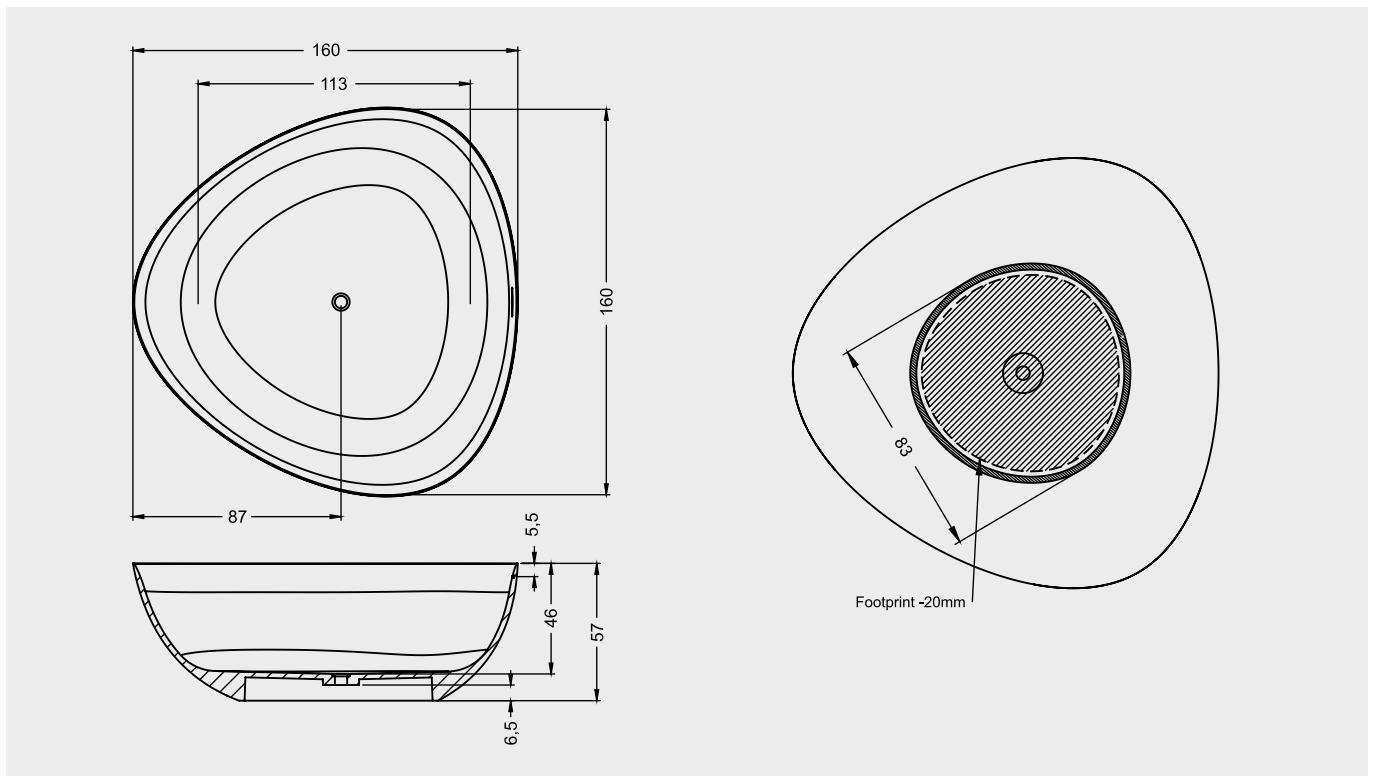

## OVIEDO

This spacious matt white freestanding solid surface bath from the FromScratch series is a triangular bath with an exciting design. The bath wall is grounded upwards to a minimum wall thickness. In the bottom is a pop-up in the same color as the bath itself. The bathtub has a lot of interior space to match the outer dimensions of the bath. The outside of the bath can be sprayed in a Sikkens or standard RAL color. A specific back / headrest has been designed for this bath, which contributes to the comfortable shape of this bathtub.

Article nr.	Volume* (ltr)	Weight (kg)
B125001105	504	200

\* The contents of the baths are measured including the (average) volume of one person.