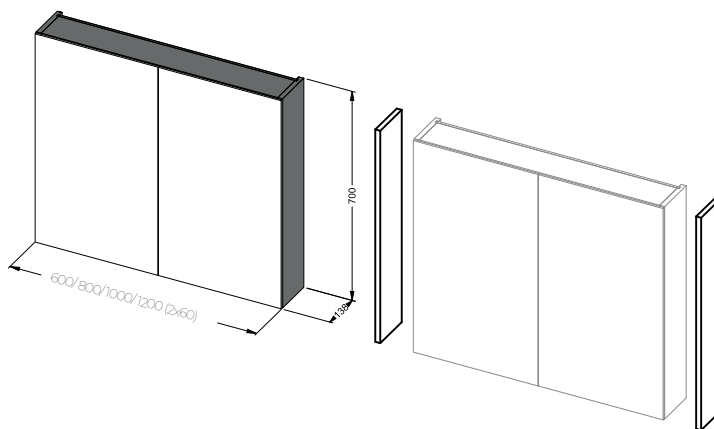

Mirror Cabinets always in Antracite
600 Art.No. F001480ANT
800 Art.No. F001481ANT
1000 Art.No. F001482ANT
1200 Art.No. F001483ANT

Mirror Side panels in Colour
Art.No. F001573***

NL + DE 202413
BE + LUX + FR + CZ 202412
CH 202411