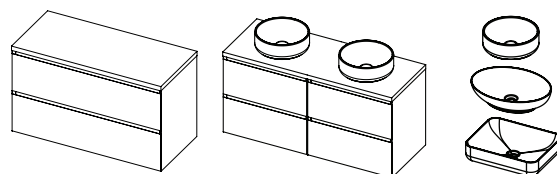

Note; fill colourcode as shown below at the *** position.

Vanity Sets ; Cabinet + Washbasin + Mirror Cabinet	Width (mm)	Depth (mm)	Drawers	Siphon Cut-outs	Article Nr. Spring Vow	Article Nr. Spring Rise	Article Nr. Spring Dew
Spring-Up 60x40 1 Tap-hole	600	400	2	1	F001558***	X	X
Spring-Up 80x40 1 Tap-hole	800	400	2	1	F001559***	X	X
Spring-Up 100x40 1 Tap-hole	1000	400	2	1	F001560***	X	X
Spring-Up 100x40 2 Tap-holes	1000	400	2	1	F001561***	X	X
Spring-Up 60x46 1 Tap-hole	600	460	2	2	F001548***	F001539***	F001544***
Spring-Up 80x46 1 Tap-hole	800	460	2	2	F001549***	F001540***	F001545***
Spring-Up 100x46 1 Tap-hole	1000	460	2	1	F001550***	F001541***	F001546***
Spring-Up 100x46 2 Tap-holes	1000	460	2	1	F001551***	F001542***	X
Spring-Up 120x46 2 Tap-holes	1200	460	2	2	F001552***	F001543***	F001547***
Spring-Up 120 (2x60) x46 2-tap-holes	1200	460	2x2	2	X	X	F001586***

Marmic Bowls
Ceramic; Marmic White/ Marmic Black
Round / Oval / Square

Vanity Sets Tablet / wash Bowl	Width (mm)	Depth (mm)	Drawers	Siphon Cut-outs	Article Nr. Tablet only	Article Nr. Tablet + Bowl (Customers Choice)
Spring-Up 60x40	600	400	2	1	F001579***	F001534*** +1 Bowl
Spring-Up 80x40	800	400	2	1	F001580***	F001535*** +1 Bowl
Spring-Up 100x40	1000	400	2	1	F001581***	F001536*** +1 Bowl
Spring-Up 60x46	600	460	2	1	F001583***	F001525*** +1 Bowl
Spring-Up 80x46	800	460	2	1	F001582***	F001526*** +1 Bowl
Spring-Up 100x46	1000	460	2	1	F001578***	F001527*** +1 Bowl
Spring-Up 120x46	1200	460	2	2	F001528***	F001569*** +2 Bowls
Spring-Up 120 (2x60) x46	1200	460	2x2	2	F001575***	F001584*** +2 Bowls