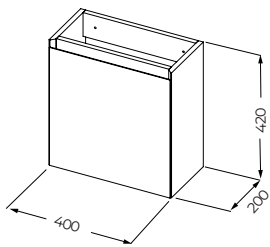

Spring-Up Base cabinets

Characteristics

- Mitered cabinets and drawers for both Wood decor & Lacquered
- European quality drawer guides and hinges
- Siphon cut-outs + Drawer divider

Under Basin Cabinets	Width (mm)	Drawers	Siphon Cut-outs	Article Nr. 400 deep	Article Nr. 460 deep
Spring-Up BC 40 x 20	400	1 (door)	NAP	F001508*** (20 Deep)	X
Spring-Up BC 60	600	2	1	F001505***	F001500***
Spring-Up BC 80	800	2	1	F001506***	F001501***
Spring-Up BC 100	1000	2	1	F001507***	F001502***
Spring-Up BC 120	1200	2	2	X	F001504***
Spring-Up BC 120 (2x60)	1200	2x2	2	2x F001505***	2x F001500***

Note; fill colourcode as shown below at the *** position.

Decor Colours Stock items;

Trend Colours Made to Order;

Data subject to change

219971