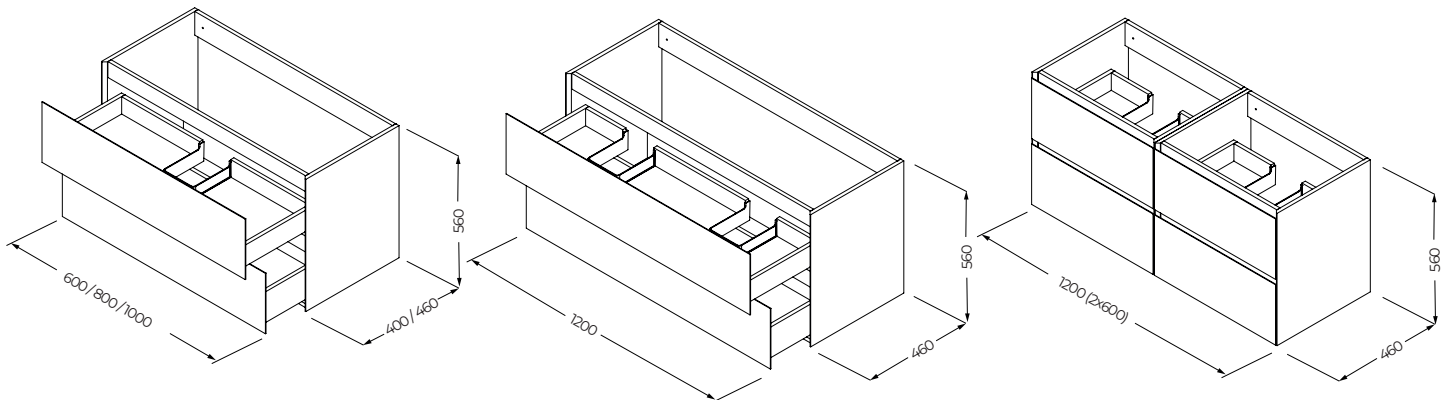

Spring-Up Base cabinets

Characteristics

- Mitered cabinets and drawers for both Wood decor & Lacquered
- European quality drawer guides and hinges
- Siphon cut-outs + Drawer divider

Under Basin Cabinets	Width (mm)	Drawers	Siphon Cut-outs	Article Nr. 400 deep	Article Nr. 460 deep
Spring-Up BC 40 x 20	400	1 (door)	NAP	F001508*** (20 Deep)	X
Spring-Up BC 60	600	2	1	F001505***	F001500***
Spring-Up BC 80	800	2	1	F001506***	F001501***
Spring-Up BC 100	1000	2	1	F001507***	F001502***
Spring-Up BC 120	1200	2	2	X	F001504***
Spring-Up BC 120 (2x60)	1200	2x2	2	2x F001505***	2x F001500***

Note; fill colourcode as shown below at the *** position.

Decor Colours Stock items;

Trend Colours Made to Order;

Data subject to change

219971

Washbasin combinations;

Spring Vow (460 + 400 deep)
Casted Marble, Matt white
Dimensions 40 / 60 / 80 / 100 / 1200

Spring Rise (460 deep)
Ceramic, High gloss white
Dimensions 40 / 60 / 80 / 100 / 1200

Spring Dew (460 deep)
Casted marble, Matt white
Dimensions 60 / 80 / 100 / 1200

Vanity Sets; Cabinet + Washbasin	Width (mm)	Depth (mm)	Drawers	Siphon Cut-outs	Article Nr. Spring Vow	Article Nr. Spring Rise	Article Nr. Spring Dew
Spring-Up 60x40 1 Tap-hole	600	400	2	1	F001529***	X	X
Spring-Up 80x40 1 Tap-hole	800	400	2	1	F001530***	X	X
Spring-Up 100x40 1 Tap-hole	1000	400	2	1	F001531***	X	X
Spring-Up 100x40 2 Tap-holes	1000	400	2	1	F001532***	X	X
Spring-Up 60x46 1 Tap-hole	600	460	2	1	F001520***	F001511***	F001516***
Spring-Up 80x46 1 Tap-hole	800	460	2	1	F001521***	F001512***	F001517***
Spring-Up 100x46 1 Tap-hole	1000	460	2	1	F001522***	F001513***	F001518***
Spring-Up 100x46 2 Tap-holes	1000	460	2	1	F001523***	F001514***	X
Spring-Up 120x46 2 Tap-holes	1200	460	2	2	F001524***	F001515***	F001519***
Spring-Up 120 (2x60) x46 2-tap-holes	1200	460	2x2	2	X	X	F001570***