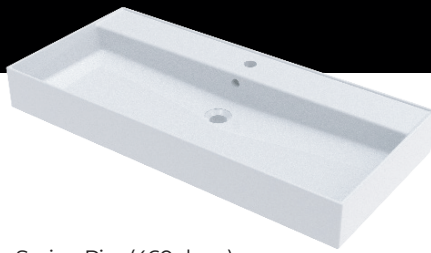

Spring-Up Base cabinets

Characteristics

- Mitered cabinets and drawers for both Wood decor & Lacquered
- European quality drawer guides and hinges
- Siphon cut-outs + Drawer divider

Under Basin Cabinets	Width (mm)	Drawers	Siphon Cut-outs	Article Nr. 400 deep	Article Nr. 460 deep
Spring-Up BC 40 x 20	400	1 (door)	NAP	F001508*** (20 Deep)	X
Spring-Up BC 60	600	2	1	F001505***	F001500***
Spring-Up BC 80	800	2	1	F001506***	F001501***
Spring-Up BC 100	1000	2	1	F001507***	F001502***
Spring-Up BC 120	1200	2	2	X	F001504***
Spring-Up BC 120 (2x60)	1200	2x2	2	2x F001505***	2x F001500***

Note; fill colourcode as shown below at the *** position.

Decor Colours Stock items;

Trend Colours Made to Order;

Data subject to change

219971

Washbasin combinations;

Spring Vow (460 + 400 deep)
Casted Marble, Matt white
Dimensions 40 / 60 / 80 / 100 / 1200

Spring Rise (460 deep)
Ceramic, High gloss white
Dimensions 40 / 60 / 80 / 100 / 1200

Spring Dew (460 deep)
Casted marble, Matt white
Dimensions 60 / 80 / 100 / 1200

Vanity Sets; Cabinet + Washbasin	Width (mm)	Depth (mm)	Drawers	Siphon Cut-outs	Article Nr. Spring Vow	Article Nr. Spring Rise	Article Nr. Spring Dew
Spring-Up 60x40 1 Tap-hole	600	400	2	1	F001529***	X	X
Spring-Up 80x40 1 Tap-hole	800	400	2	1	F001530***	X	X
Spring-Up 100x40 1 Tap-hole	1000	400	2	1	F001531***	X	X
Spring-Up 100x40 2 Tap-holes	1000	400	2	1	F001532***	X	X
Spring-Up 60x46 1 Tap-hole	600	460	2	1	F001520***	F001511***	F001516***
Spring-Up 80x46 1 Tap-hole	800	460	2	1	F001521***	F001512***	F001517***
Spring-Up 100x46 1 Tap-hole	1000	460	2	1	F001522***	F001513***	F001518***
Spring-Up 100x46 2 Tap-holes	1000	460	2	1	F001523***	F001514***	X
Spring-Up 120x46 2 Tap-holes	1200	460	2	2	F001524***	F001515***	F001519***
Spring-Up 120 (2x60) x46 2-tap-holes	1200	460	2x2	2	X	X	F001570***