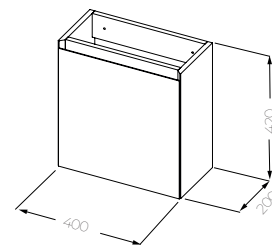

Tiny wash Vanity Sets Base Cabinet + Wash basin	Width (mm)	Depth (mm)	Drawers	Siphon Cut-outs	Article Nr. Spring Vow	Article Nr. Spring Rise	Article Nr. Spring Rise Marmic
Spring-Up 40x20	400	200	1 (door)	0	F001538*** Left = Right	F001567*** Left F001568*** Right	F001571*** Marmic white Left F001572*** Marmic white Right F001576*** Marmic black Left F001577*** Marmic black Right

Note; fill colourcode as shown below at the *** position.