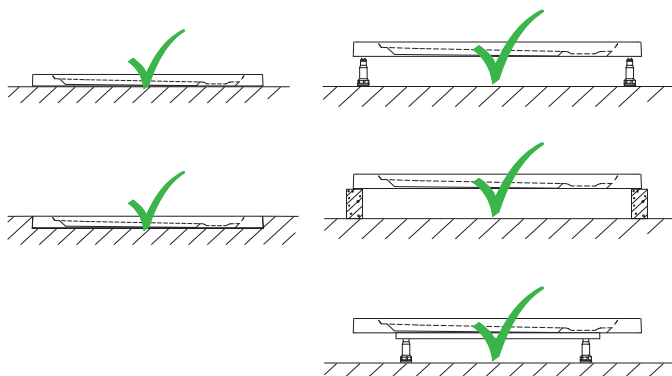

Suitable for:

Data is subject to changes and/or errors