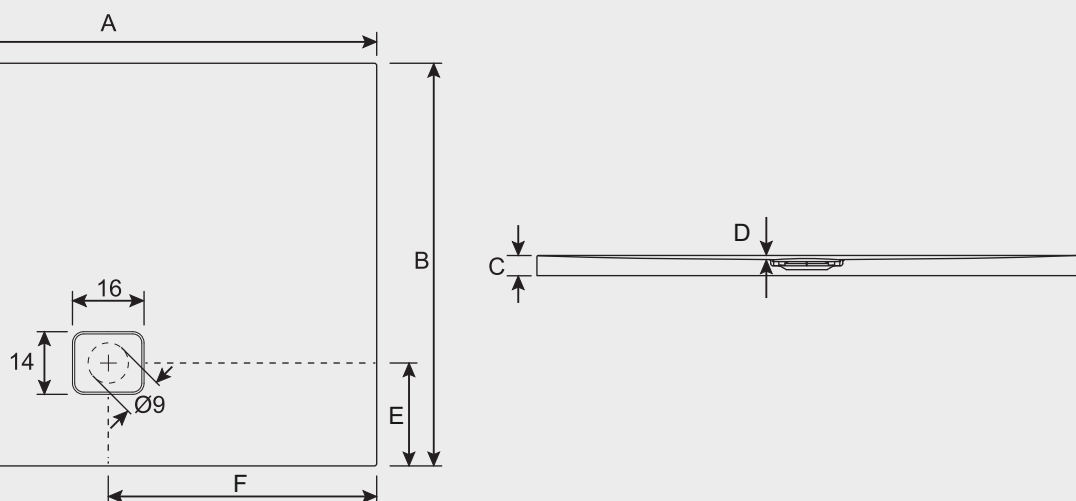

BASEL

The high-gloss white Basel series shower floors are ultra-flat with an elegant and modern design. The shower floors are made of a high-quality acrylic material and available in various sizes. Moreover, the shower floors are light and temperature resistant and stable. Basel can be used with or without a leg set. The drain is covered by a, stylishly integrated, cover into the surface.

Article number	A (cm)	B (cm)	C (cm)	D (cm)	E (cm)	F (cm)	Weight (kg)
D005032005	170	75	4,5	1,5	23	85	25,5
D005001005	90	80	4,5	0,8	23	45	15
D005004005	100	80	4,5	0,9	23	50	17
D005007005	120	80	4,5	1,2	23	60	19
D005010005	140	80	4,5	1,2	23	70	22
D005012005	160	80	4,5	1,3	23	80	25
D005014005	170	80	4,5	1,3	23	85	26
D005044005	180	80	4,5	1,5	23	95	28
D005016005	90	90	4,5	0,9	23	45	16,5
D005020005	100	90	4,5	1,0	23	50	18,5
D005023005	120	90	4,5	1,2	23	60	22
D005026005	140	90	4,5	1,3	23	70	25
D005029005	160	90	4,5	1,4	23	85	28
D005034005	100	100	4,5	1,3	23	50	20
D005038005	120	100	4,5	1,3	23	60	24
D005041005	140	100	4,5	1,3	23	70	29

Data is subject to changes and/or errors

BASEL SLATE

The matt white Basel Slate series shower trays are ultra-flat with a slate texture design. The shower trays are made of a high-quality acrylic material and available in various sizes. Moreover, the shower trays are light and temperature resistant and stable. Basel Slate can be used with or without a leg set. The drain is covered by a, stylishly integrated, cover (also with slate structure) into the surface.

Article number	A (cm)	B (cm)	C (cm)	D (cm)	E (cm)	F (cm)	Weight (kg)
D005001105	90	80	4,5	0,8	23	45	15
D005004105	100	80	4,5	0,9	23	50	17
D005007105	120	80	4,5	1,2	23	60	19
D005016105	90	90	4,5	0,9	23	45	16,5
D005020105	100	90	4,5	1,0	23	50	18,5
D005023105	120	90	4,5	1,2	23	60	22
D005026105	140	90	4,5	1,3	23	70	25
D005034105	100	100	4,5	1,3	23	50	20
D005038105	120	100	4,5	1,3	23	60	24
D005041105	140	100	4,5	1,3	23	70	29