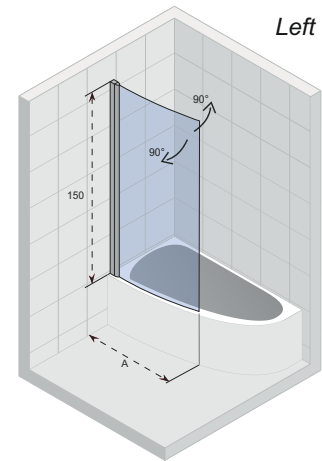

NOVIK Z108 LYRA

The bath wall with rounded top corner can be turned both inwards and outwards and can be placed both left and right. Please note that in case of whirlpools the controls can get in the way.

The Novik symmetrical shower cabins have a classic and at the same time modern appearance. The doors have an open handle and usually open outwards. The profiles are polished aluminium and the 6 mm thick glass is fitted with Riho Shield. Novik guarantees a good price/quality ratio. The cabins and walls are easy to install.

Hardened glass with Riho Shield

Parts are reversible

Thickness of the glass is 8 mm

CE approved, according to EN12150-1

The special seal profile position, the glass profile and the glass screen prevent splashing water making its way out

Door with lift mechanism

Article number	H x W (cm)	A (cm)	Glass (mm)
GZT91000891 (L)	150 x 89	88,5 - 89,9	6
GZT91000892 (R)	150 x 89	88,5 - 89,9	6

The Lyra of 153.5 has a collar, which prevents the bath wall from closing all the way to the wall.