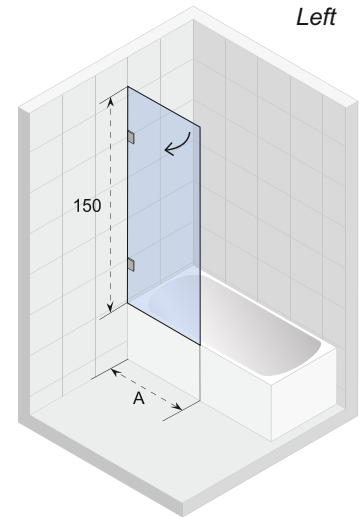

SCANDIC X107

The single outward rotating bath screen is suitable for most rectangular baths.

Scandic shower enclosures and doors are characterized by minimalist and compact rectangular brass chrome or black fixing points. The 8 mm clear glass, which is also available in a Satinato version, is equipped with Riho Shield. Because of the elevator hinges, most bath wall are available in a left and right version.

Hardened glass with Riho Shield

Satinato glass possible (not reversible)

Thickness of the glass is 8 mm

The glass profile and glass wall provide the bathroom with protection from splashing water.

Door with lift mechanism

CE approved, according to EN12150-1

Article number(L)	Article number(R)	Color	A(cm)
G001129121	G001130121	black	79,8 - 80,2
G001129120	G0011130120	chrome	79,8 - 80,2
G001131121	G001132121	black	89,8 - 90,2
G001131120	G001132120	chrome	89,8 - 90,2
G001133121	G001134121	black	99,8 - 100,2
G001133120	G001134120	chrome	99,8 - 100,2

Data is subject to changes and/or errors