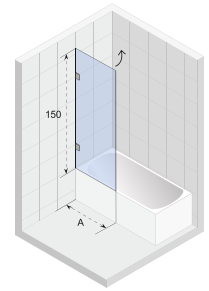

X109

X109V

X500

Data is subject to changes and/or errors

SCANDIC X101

The niche door has two hinges. The niche door can be enlarged by 1 cm using expanding profile.

Scandic shower enclosures and doors are characterized by minimalist and compact rectangular brass chrome or black hinges. The 8 mm clear glass, which is also available in a Satinato version, is equipped with Riho Shield. Because of the elevator hinges, most cabins are available in a left and right version.