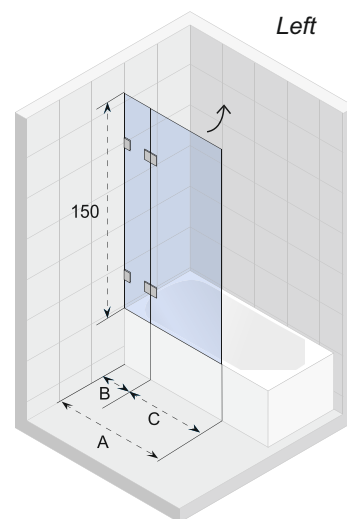

SCANDIC X109

The two-piece bath wall, of which the glass part at the wall is fixed, is suitable for most rectangular baths. For whirlpools, pay attention to the position of the controls. It is not always possible to place a wall there. Also, in the case of a bathtub with a collar, the wall cannot be turned completely inward.

Scandic shower cabine and doors are characterized by minimalist and compact rectangular brass chrome or black fixing points. The 8 mm clear glass, which is also available in a Satinato version, is equipped with Riho Shield. Because of the lift hinges, most bath wall are available in a left and right version.

Hardened glass with Riho Shield

Thickness of the glass is 8 mm

Door with lift mechanism

Satinato glass possible (not reversible)

The glass profile and glass wall provide the bathroom with protection from splashing water.

CE approved, according to EN12150-1

Article number(L)	Article number(R)	Color	A(cm)	B(cm)
G001143121	G001144121	black	84,7 - 85,3	20
G001143120	G001144120	chrome	84,7 - 85,3	20
G001145121	G001146121	black	89,7 - 90,3	20
G001145120	G001146120	chrome	89,7 - 90,3	20
G001147121	G001148121	black	94,7 - 95,3	30
G001147120	G001148120	chrome	94,7 - 95,3	30
G001149121	G001150121	black	99,7 - 100,3	30
G001149120	G001150120	chrome	99,7 - 100,3	30

Data is subject to changes and/or errors