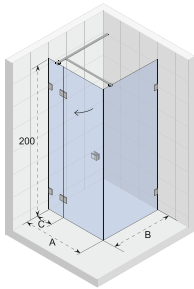

SCANDIC NXT Wall and doors

X203

Data is subject to changes and/or errors