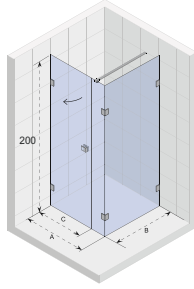

SCANDIC NXT Wall and doors

X204

Data is subject to changes and/or errors