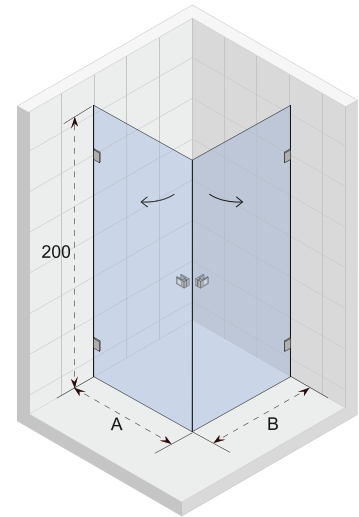

SCANDIC X209

The two doors open outwards and thus provide a wide entry angle.

Scandic shower enclosures and doors are characterized by minimalist and compact rectangular brass chrome or black hinges. The 8 mm clear glass, which is also available in a Satinato version, is equipped with Riho Shield. Because of the elevator hinges, most cabins are available in a left and right version.

Hardened glass with Riho Shield

Reversible

Thickness of the glass is 8 mm

Satinato glass possible (not reversible)

The glass profile and glass wall provide the bathroom with protection from splashing water.

CE approved, according to EN12150-1

Door with lift mechanism

Article number(L=R)	Color	A(cm)	B(cm)
G001101121	black	76,8 - 77,2	76,8 - 77,2
G001101120	chrome	76,8 - 77,2	76,8 - 77,2
G001102121	black	86,8 - 87,2	86,8 - 87,2
G001102120	chrome	86,8 - 87,2	86,8 - 87,2
G001103121	black	96,8 - 97,2	76,8 - 77,2
G001103120	chrome	96,8 - 97,2	76,8 - 77,2
G001104121	black	96,8 - 97,2	96,8 - 97,2
G001104120	chrome	96,8 - 97,2	96,8 - 97,2
G001105121	black	96,8 - 97,2	86,8 - 87,2
G001105120	chrome	96,8 - 97,2	86,8 - 87,2
G001106121	black	86,8 - 87,2	76,8 - 77,2
G001106120	chrome	86,8 - 87,2	76,8 - 77,2

Data is subject to changes and/or errors