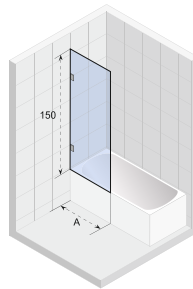

SCANDIC NXT Wall and doors

X409

Data is subject to changes and/or errors