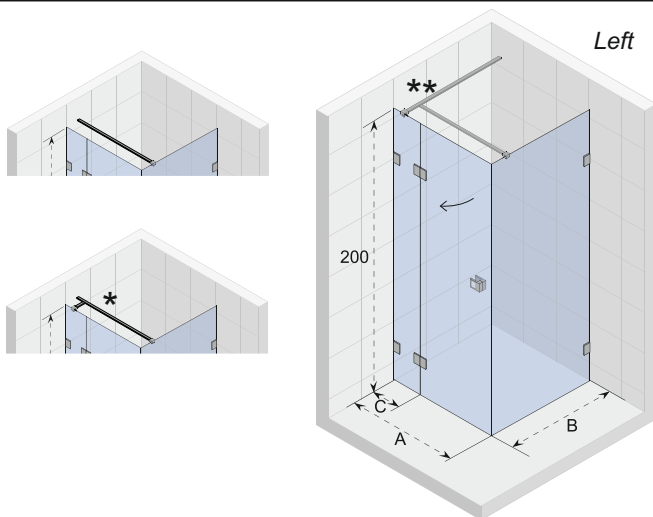

Data is subject to changes and/or errors

SCANDIC X203

The cabin consists of two fixed glass walls combined with a door that opens outward.

Scandic shower enclosures and doors are characterized by minimalist and compact rectangular brass chrome or black hinges. The 8 mm clear glass, which is also available in a Satinato version, is equipped with Riho Shield. Because of the lift hinges, most cabins are available in a left and right version.