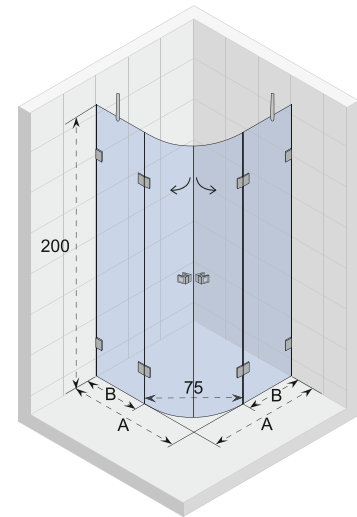

Data is subject to changes and/or errors

SCANDIC X309

The two fixed walls and the two centered curved pivot doors, create an R55 shower cabine.

Scandic shower cabine and doors are characterized by minimalist and compact rectangular brass chrome or black hinges. Because of the lift hinges, most cabins are available in a left and right version.