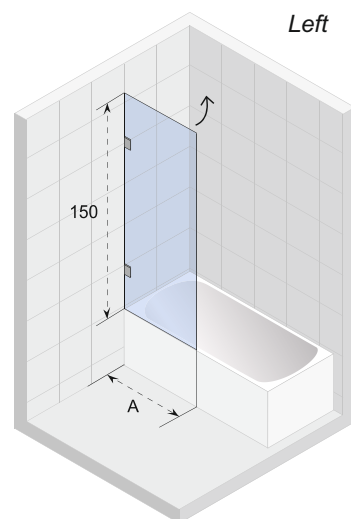

SCANDIC X108

The single inward rotating bath screen is suitable for most rectangular baths. For whirlpools, please pay attention to the position of the controls and the clean cap. It is not always possible to place a wall there. Also, in the case of a bathtub with a collar, the wall cannot be turned completely inward.

Scandic shower cabine and doors are characterized by minimalist and compact rectangular brass chrome or black fixing points. The 8 mm clear glass, which is also available in a Satinato version, is equipped with Riho Shield. Because of the lift hinges, most bath wall are available in a left and right version.

Hardened glass with Riho Shield

Thickness of the glass is 8 mm

Door with lift mechanism

Satinato glass possible (not reversible)

The glass profile and glass wall provide the bathroom with protection from splashing water.

CE approved, according to EN12150-1

Article number(L)	Article number(R)	Color	A(cm)
G001135121	G001136121	black	64,8 - 65,2
G001135120	G001136120	chrome	64,8 - 65,2
G001137121	G001138121	black	74,8 - 75,2
G001137120	G001138120	chrome	74,8 - 75,2
G001139121	G001140121	black	84,8 - 85,2
G001139120	G001140120	chrome	84,8 - 85,2
G001141121	G001142121	black	94,8 - 95,2
G001141120	G001142120	chrome	94,8 - 95,2

Data is subject to changes and/or errors