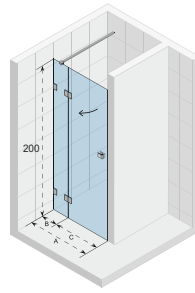

SCANDIC NXT Wall and doors

X104

Data is subject to changes and/or errors