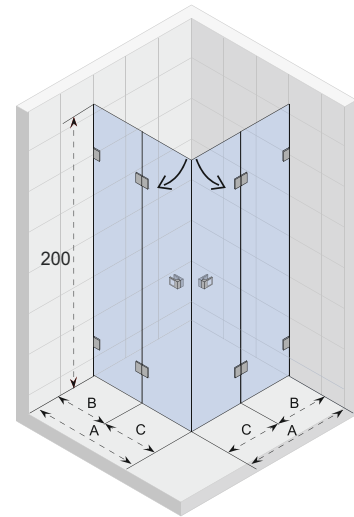

SCANDIC X207

The two doors open outwards and thus provide a wide entry angle.

Scandic shower enclosures and doors are characterized by minimalist and compact rectangular brass chrome or black hinges. The 8 mm clear glass, which is also available in a Satinato version, is equipped with Riho Shield. Because of the elevator hinges, most cabins are available in a left and right version.

Hardened glass with Riho Shield

Reversible

Thickness of the glass is 8 mm

Satinato glass possible (not reversible)

The glass profile and glass wall provide the bathroom with protection from splashing water.

CE approved, according to EN12150-1

Door with lift mechanism

Article number(L=R)	Color	A(cm)	B(cm)	C(cm)
G001099121	black	76,8 - 77,2	19,7	57,3
G001099120	chrome	76,8 - 77,2	19,7	57,3
G001100121	black	86,8 - 87,2	19,7	67,3
G001100120	chrome	86,8 - 87,2	19,7	67,3

Data is subject to changes and/or errors