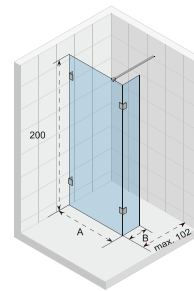

SCANDIC NXT Wall and doors

X402

Data is subject to changes and/or errors