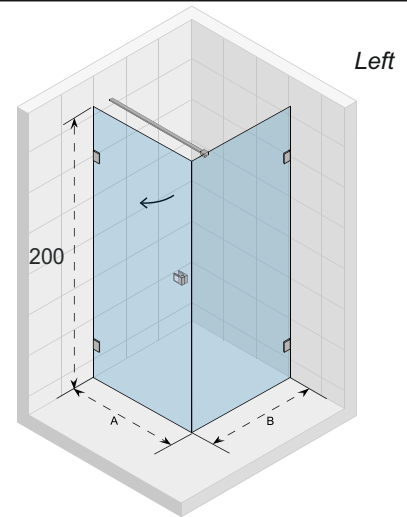

SCANDIC X201

The swing door and side wall of the shower cabine have two attachment points.

Scandic shower enclosures and doors are characterized by minimalist and compact rectangular brass chrome or black hinges. The 8 mm clear glass, which is also available in a Satinato version, is equipped with Riho Shield. Because of the elevator hinges, most cabins are available in a left and right version.

Hardened glass with Riho Shield

Thickness of the glass is 8 mm

The glass profile and glass wall provide the bathroom with protection from splashing water.

Satinato glass possible (not reversible)

Stabilization bar with towel hook rectangular