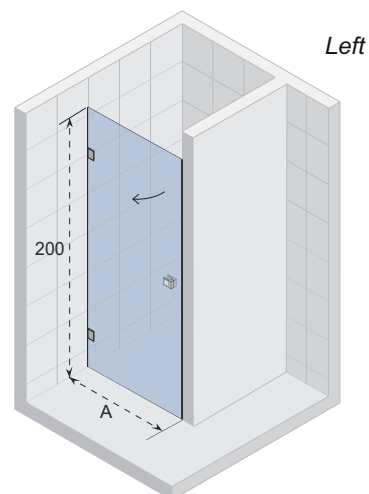

X109

X109V

X500

Data is subject to changes and/or errors

SCANDIC X101

The niche door has two hinges. The niche door can be enlarged by 1 cm using expanding profile.

Scandic shower enclosures and doors are characterized by minimalist and compact rectangular brass chrome or black hinges. The 8 mm clear glass, which is also available in a Satinato version, is equipped with Riho Shield. Because of the elevator hinges, most cabins are available in a left and right version.

Hardened glass with Riho Shield

Thickness of the glass is 8 mm

The glass profile and glass wall provide the bathroom with protection from splashing water.

Door with lift mechanism

Including wall magnetic profile