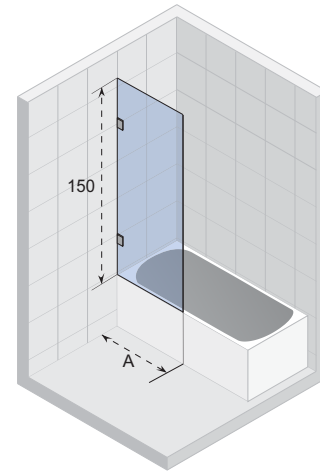

SCANDIC X409

The single fixed bath screen is suitable for most rectangular baths.

Scandic shower cabine and doors are characterized by minimalist and compact rectangular brass chrome or black fixing points. The 8 mm clear glass, which is also available in a Satinato version, is equipped with Riho Shield. Because of the lift hinges, most bath screen are available in a left and right version.

Hardened glass with Riho Shield

Thickness of the glass is 8 mm

Reversible

Satinato glass possible (not reversible)

The glass profile and glass wall provide the bathroom with protection from splashing water.

CE approved, according to EN12150-1

Article number (L=R)	Color	A (cm)
G001159121	black	60
G001159120	chrome	60
G001160121	black	70
G001160120	chrome	70
G001161121	black	80
G001161120	chrome	80
G001162121	black	90
G001162120	chrome	90

Optional

Data is subject to changes and/or errors