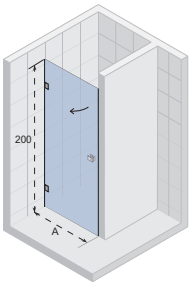

SCANDIC NXT Wall and doors

X101