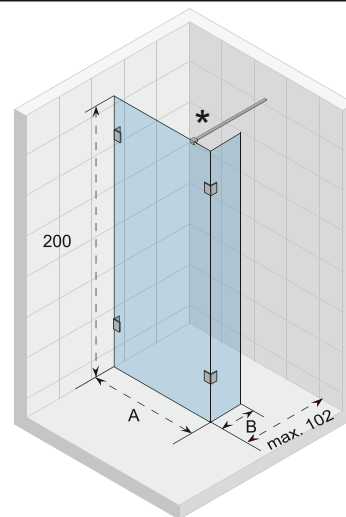

SCANDIC X402

The walk-in shower wall with a short side panel, comes with a stabilization bar.

Scandic shower enclosures and doors are characterized by minimalist and compact rectangular brass chrome or black fixing points. The 8 mm clear glass, which is also available in a Satinato version, is equipped with Riho Shield. Because of the fixed hinges, most cabins are available in a left and right version.

Hardened glass with Riho Shield

Reversible

Thickness of the glass is 8 mm

Satinato glass possible(not reversible)

Stabilization bar rectangular

CE approved, according to EN12150-1

Article number(L=R)	Color	A(cm)	B(cm)
G001124121	black	96,8 - 97,2	29,2
G001124120	chrome	96,8 - 97,2	29,2
G001125121 *	black	106,8 - 107,2	29,2
G001125120 *	chrome	106,8 - 107,2	29,2
G001126121 *	black	116,8 - 117,2	29,2
G001126120 *	chrome	116,8 - 117,2	29,2
G001127121 *	black	136,8 - 137,2	29,2
G001127120 *	chrome	136,8 - 137,2	29,2
G001128121 *	black	156,8 - 157,2	29,2
G001128120 *	chrome	156,8 - 157,2	29,2

* The included stabilization bar is 1 meter. A longer version can be ordered separately.

Optional

Stabilization bar chrome
208971 (100cm)
208972 (160cm)

Stabilization bar black
208960 (100cm)
208961 (160cm)

Data is subject to changes and/or errors