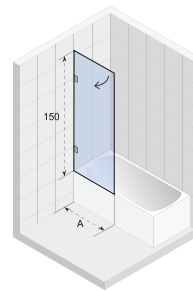

SCANDIC NXT Wall and doors

X107

Data is subject to changes and/or errors