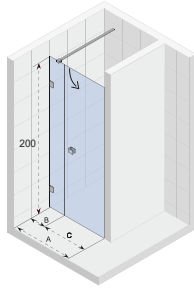

SCANDIC NXT Wall and doors

X102

Data is subject to changes and/or errors