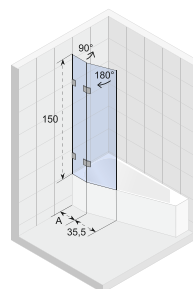

X109

X109V

X500

Data is subject to changes and/or errors

SCANDIC X101

The niche door has two hinges. The niche door can be enlarged by 1 cm using expanding profile.

Scandic shower enclosures and doors are characterized by minimalist and compact rectangular brass chrome or black hinges. The 8 mm clear glass, which is also available in a Satinato version, is equipped with Riho Shield. Because of the elevator hinges, most cabins are available in a left and right version.