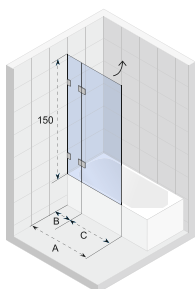

X109

X109V

X500

Data is subject to changes and/or errors

SCANDIC X101

The niche door has two hinges. The niche door can be enlarged by 1 cm using expanding profile.

Scandic shower enclosures and doors are characterized by minimalist and compact rectangular brass chrome or black hinges. The 8 mm clear glass, which is also available in a Satinato version, is equipped with Riho Shield. Because of the elevator hinges, most cabins are available in a left and right version.