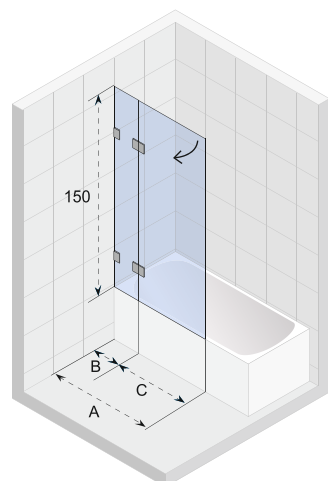

Data is subject to changes and/or errors

SCANDIC X109V

The two-piece bath wall, whose glass part at the wall is fixed, is suitable for most rectangular baths.

Scandic shower cabine and doors are characterized by minimalist and compact rectangular brass chrome or black fixing points. The 8 mm clear glass, which is also available in a Satinato version, is equipped with Riho Shield. Because of the lift hinges, most bath wall are available in a left and right version.