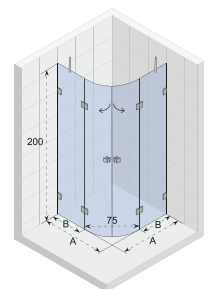

SCANDIC NXT Wall and doors

X309

Data is subject to changes and/or errors