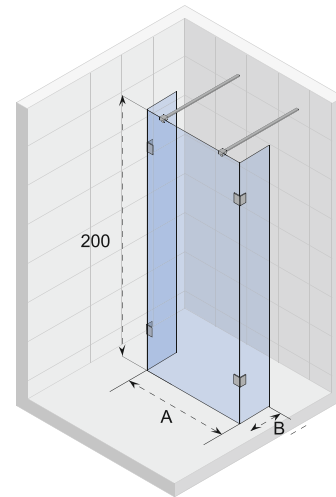

SCANDIC X202

The walk-through shower has two side walls and two stabilization bars.

Scandic shower enclosures and doors are characterized by minimalist and compact rectangular brass chrome or black hinges. The 8 mm clear glass, which is also available in a Satinato version, is equipped with Riho Shield.

Hardened glass with Riho Shield

Satinato glass possible (not reversible)

Thickness of the glass is 8 mm

Stabilization bar with towel hook rectangular

CE approved, according to EN12150-1

Article number(L=R)	Color	A(cm)	B(cm)
G001049121	black	116	27
G001049120	chrome	116	27
G001050121	black	116	37
G001050120	chrome	116	37
G001051121	black	136	37
G001051120	chrome	136	37
G001052121	black	136	37
G001052120	chrome	136	37

* 2 stabilization rods of 1 meter are included. A longer version can be ordered separately.

Optional

Stabilization bar chrome
208971 (100cm)
208972 (160cm)

Stabilization bar black
208960 (100cm)
208961 (160cm)

Data is subject to changes and/or errors