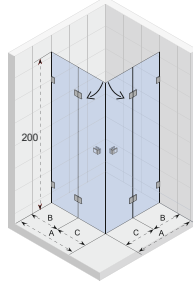

SCANDIC NXT Wall and doors

X207

Data is subject to changes and/or errors