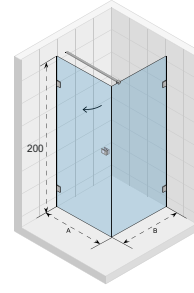

SCANDIC NXT Wall and doors

X201

Data is subject to changes and/or errors