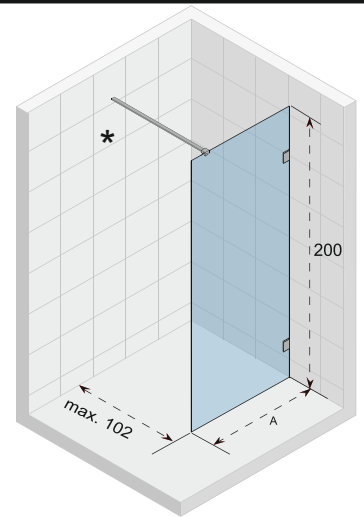

SCANDIC X400

The walk-in shower wall comes with a stabilization bar on the larger sizes.

Scandic shower enclosures and doors are characterized by minimalist and compact rectangular brass chrome or black fixing points. The 8 mm clear glass, which is also available in a Satinato version, is equipped with Riho Shield. Because of the fixed hinges, most cabins are available in a left and right version.

Hardened glass with Riho Shield

Reversible

Thickness of the glass is 8 mm

Satinato glass possible (not reversible)

Stabilization bar rectangular

CE approved, according to EN12150-1

Article number(L=R)	Color	A(cm)
G001110121	black	74,8 - 75,2
G001110120	chrome	74,8 - 75,2
G001111121	black	84,8 - 85,2
G001111120	chrome	84,8 - 85,2
G001112121*	black	114,8 - 115,2
G001112120*	chrome	114,8 - 115,2
G001113121	black	94,8 - 95,2
G001113120	chrome	94,8 - 95,2
G001114121*	black	134,8 - 135,2
G001114120*	chrome	134,8 - 135,2
G001115121*	black	154,8 - 155,2
G001115120*	chrome	154,8 - 155,2
G001116121*	black	104,8 - 105,2
G001116120*	chrome	104,8 - 105,2

* The included stabilization bar is 1 meter. A longer version can be ordered separately.

Optional

Stabilization bar chrome
208971 (100cm)
208972 (160cm)

Stabilization bar black
208960 (100cm)
208961 (160cm)

Data is subject to changes and/or errors