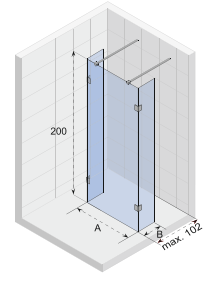

SCANDIC NXT Wall and doors

X202

Data is subject to changes and/or errors