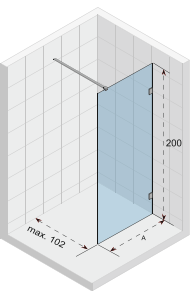

SCANDIC NXT Wall and doors

X400

Data is subject to changes and/or errors