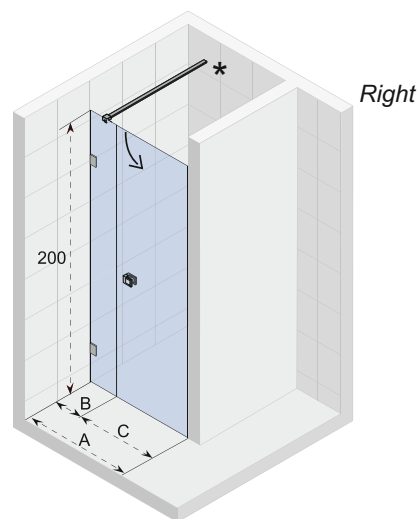

Optional

Expanding profile
Chrome
208746

Expanding profile
Black
211419

Data is subject to changes and/or errors

SCANDIC X102

The niche door is mounted on the wall. The fixed glass part is mounted on the other wall.

Scandic shower enclosures and doors are characterized by minimalist and compact rectangular brass chrome or black hinges. The 8 mm clear glass, which is also available in a Satinato version, is equipped with Riho Shield. Because of the elevator hinges, most cabins are available in a left and right version.