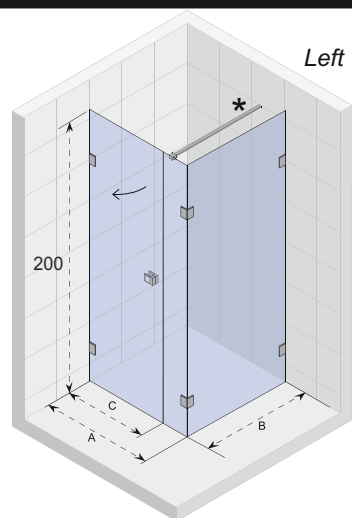

SCANDIC X204

The cabin consists of two fixed glass walls combined with a door that opens outward.

Scandic shower enclosures and doors are characterized by minimalist and compact rectangular brass chrome or black hinges. The 8 mm clear glass, which is also available in a Satinato version, is equipped with Riho Shield. Because of the elevator hinges, most cabins are available in a left and right version.

Hardened glass with Riho Shield

Thickness of the glass is 8 mm

The glass profile and glass wall provide the bathroom with protection from splashing water.

Door with lift mechanism

Satinato glass possible (not reversible)

Stabilization bar with towel hook rectangular

CE approved, according to EN12150-1

Article number(L)	Article number(R)	Color	A(cm)	B(cm)	C(cm)
G001077121	G001078121	black	76,8 - 77,2	76,8 - 77,2	56,4
G001077120	G001078120	chrome	76,8 - 77,2	76,8 - 77,2	56,4
G001079121	G001080121	black	86,8 - 87,6	86,8 - 87,6	66,4
G001079120	G001080120	chrome	86,8 - 87,6	86,8 - 87,6	66,4
G001081121	G001082121	black	96,8 - 97,2	76,8 - 77,2	66,4
G001081120	G001082120	chrome	96,8 - 97,2	76,8 - 77,2	66,4
G001083121	G001084121	black	96,8 - 97,2	86,8 - 87,6	66,4
G001083120	G001084120	chrome	96,8 - 97,2	86,8 - 87,6	66,4
G001085121*	G001086121*	black	116,8 - 117,2	86,8 - 87,2	66,4
G001085120*	G001086120*	chrome	116,8 - 117,2	86,8 - 87,2	66,4
G001087121*	G001088121*	black	136,8 - 137,2	76,8 - 77,2	66,4
G001087120*	G001088120*	chrome	136,8 - 137,2	76,8 - 77,2	66,4
G001089121*	G001090121*	black	136,8 - 137,2	86,8 - 87,2	66,4
G001089120*	G001090120*	chrome	136,8 - 137,2	86,8 - 87,2	66,4
G001091121*	G001092121*	black	96,8 - 97,2	96,8 - 97,2	66,4
G001091120*	G001092120*	chrome	96,8 - 97,2	96,8 - 97,2	66,4
G001093121*	G001094121*	black	116,8 - 117,2	96,8 - 97,2	66,4
G001093120*	G001094120*	chrome	116,8 - 117,2	96,8 - 97,2	66,4
G001095121*	G001096121*	black	116,8 - 117,2	76,8 - 77,2	66,4
G001095120*	G001096120*	chrome	116,8 - 117,2	76,8 - 77,2	66,4
G001097121*	G001098121*	black	156,8 - 157,2	86,8 - 87,2	66,4
G001097120*	G001098120*	chrome	156,8 - 157,2	86,8 - 87,2	66,4

* Includ stabilisatiestang

Optional

Data is subject to changes and/or errors