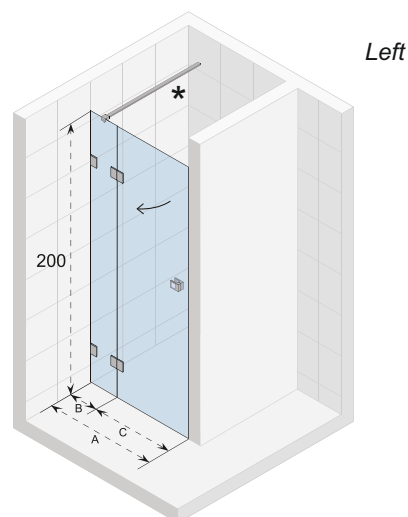

Stabilization bar chrome
208971 (100cm)
208972 (160cm)

Stabilization bar Black
208960 (100cm)
208961 (160cm)

Data is subject to changes and/or errors

SCANDIC X104

The niche door mounted to a fixed glass section has two fixing points. The niche door can be enlarged by 1 cm using an accessory.

Scandic shower enclosures and doors are characterized by minimalist and compact rectangular brass chrome or black hinges. The 8 mm clear glass, which is also available in a Satinato version, is equipped with Riho Shield. Because of the elevator hinges, most cabins are available in a left and right version.