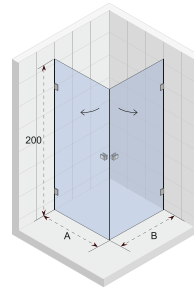

SCANDIC NXT Wall and doors

X209

Data is subject to changes and/or errors