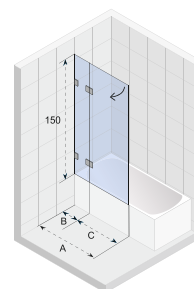

X109

X109V

X500

Data is subject to changes and/or errors

SCANDIC X101

The niche door has two hinges. The niche door can be enlarged by 1 cm using expanding profile.

Scandic shower enclosures and doors are characterized by minimalist and compact rectangular brass chrome or black hinges. The 8 mm clear glass, which is also available in a Satinato version, is equipped with Riho Shield. Because of the elevator hinges, most cabins are available in a left and right version.