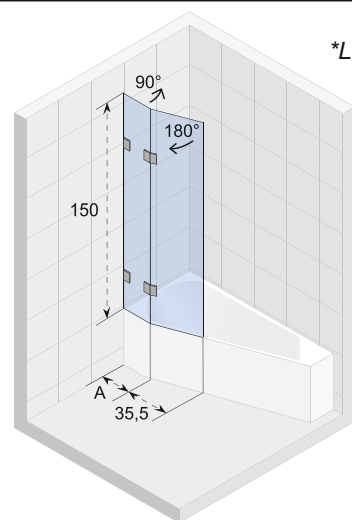

SCANDIC X500

The two-part bath wall, of which both parts can be rotated, is suitable for various specific Riho baths. For whirlpools, please pay attention to the position of the controls. It is not always possible to install a wall there.

Scandic shower cabine and doors are characterized by minimalist and compact rectangular brass chrome or black fixing points. The 8 mm clear glass, which is also available in a Satinato version, is equipped with Riho Shield. Because of the lift hinges, most bath wall are available in a left and right version.

Hardened glass with Riho Shield

Thickness of the glass is 8 mm

Door with lift mechanism

Satinato glass possible (not reversible)

The glass profile and glass wall provide the bathroom with protection from splashing water.

CE approved, according to EN12150-1

Article number(L)	Article number(R)	Colour	A(cm)	Bathtub
G001163121	G001164121	black	82	Yukon
G001163120	G001164120	chrome	82	Yukon
G001165121	G001166121	black	76	Geta 160
G001165120	G001166120	chrome	76	Geta 160
G001167121	G001168121	black	86	Geta 170
G001167120	G001168120	chrome	86	Geta 170
G001169121	G001170121	black	46	Delta 150/160
G001169120	G001170120	chrome	46	Delta 150/160
G001171121	G001172121	black	56	Rethink Space
G001171120	G001172120	chrome	56	Rethink Space

* Left-hand version bath screen belongs on a right-hand bathtub.

Data is subject to changes and/or errors