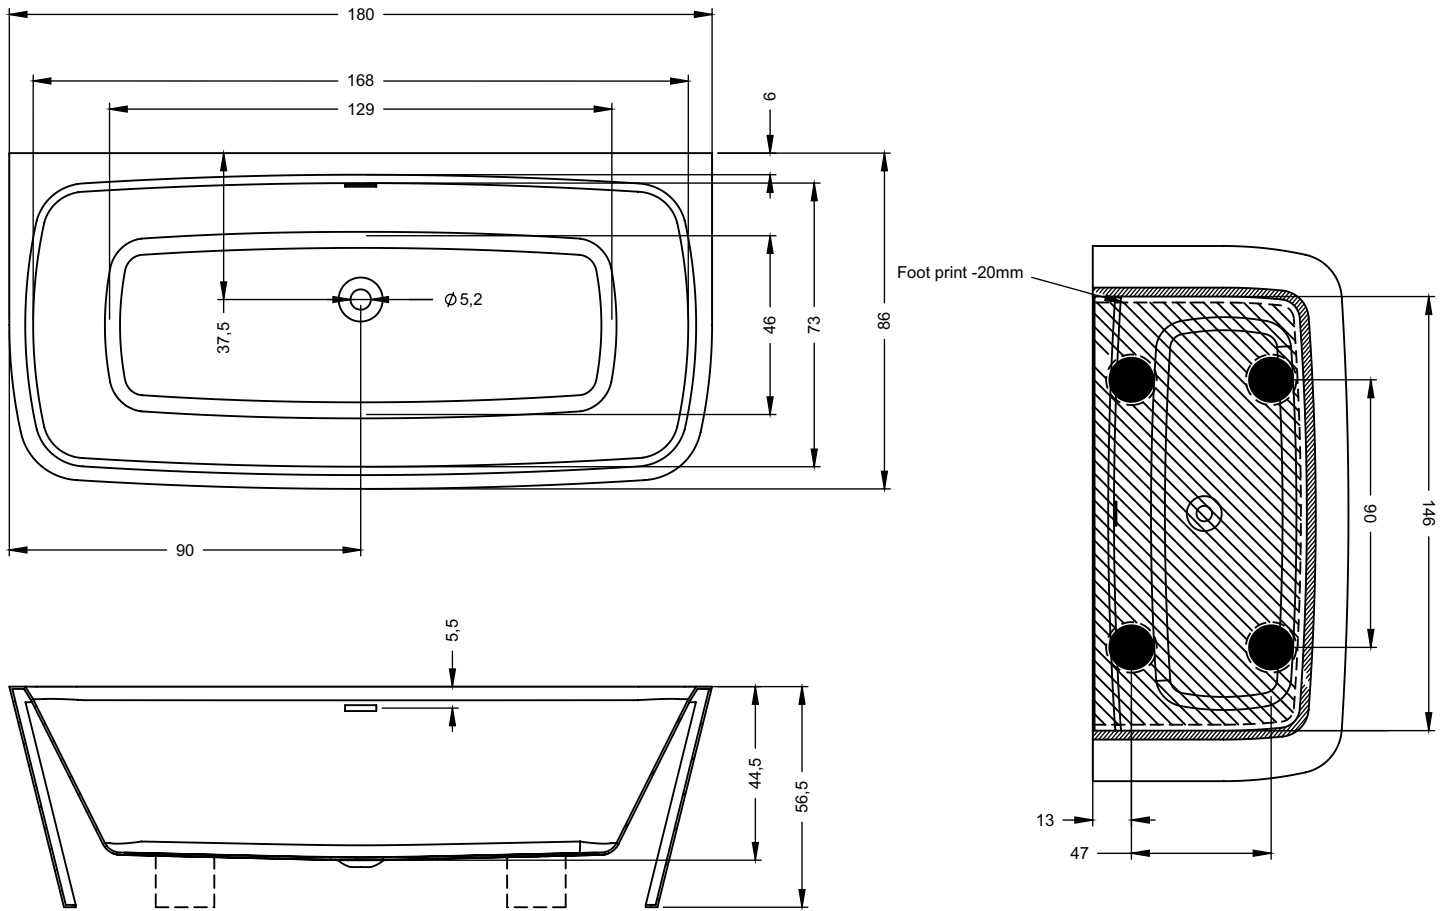

## ADORE B2W

This high-gloss white double-walled rectangular acrylic bath is semi-detached. The smooth overflow opening can be used for the integrated bath filler Riho Fall; a system to fill the bath through the overflow opening that makes a separate tap unnecessary. The bath is supplied complete with frame, siphon and pop-up, which allows for quick assembly.

Article nr.	L x W x H (cm)	Volume* (ltr)	Weight (kg)	Colour	Riho Fall	Water depth (cm)	Whirlpool
<b>B086001005</b>	180 x 86 x 57	226	46	Glossy white	x	38	x
<b>B086002005</b>					Chrome		

\* The volume of the bath is measured including the (average) volume of one person.

Drain + cover  
208708

Headrest  
207041

Bamboe planket XL  
White 207004  
Black 211421

Data is subject to changes and/or errors

Data is subject to changes and/or errors