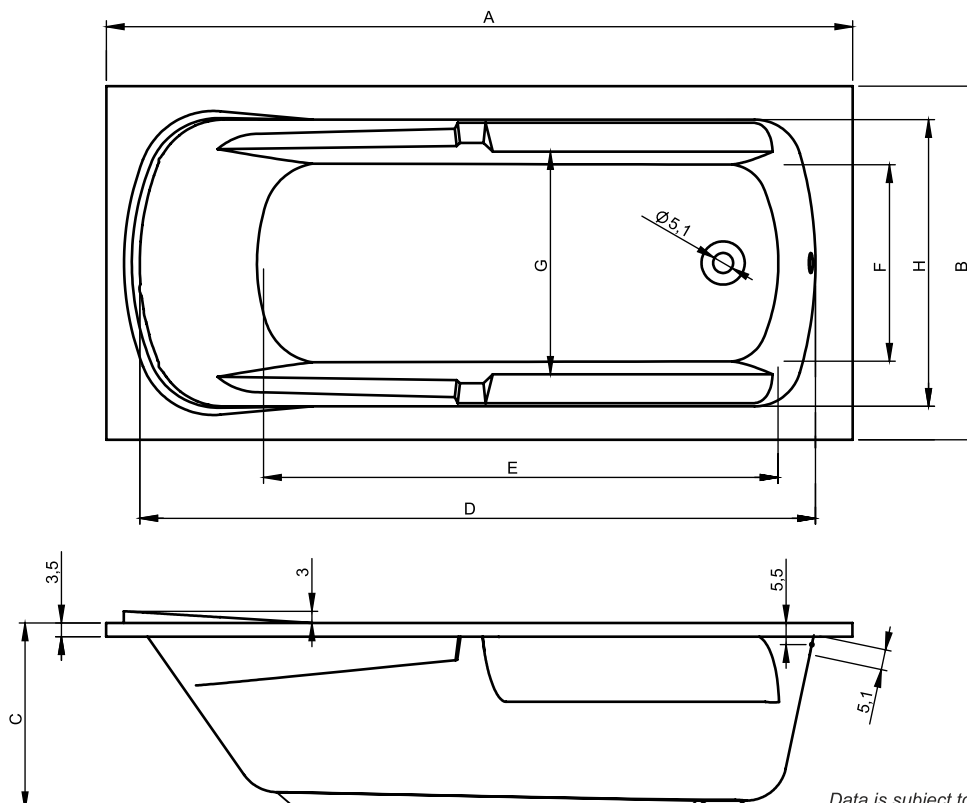

FUTURE

This high-gloss white acrylic bath features armrests that rise above the bath at the end. There they form a handle to get out of the bath easily. The drain is located at the foot end, making the bath suitable for one person.

Right type

Left type

Motor Hydro or Aero

Control panel

Service hatch

BATH	Front panel	Side panel	Height (cm)
B073001005	209301	209280	57
B074001005	209307	209281	57
B075001005	209310	209288	57

	A	B	C	D	E	F	G	H
B073001005	170	75	44,5	154	116	43,5	50,5	64
B074001005	180	80	48	162	121	45	49	63
B075001005	190	90	48	172	131	50	57	73